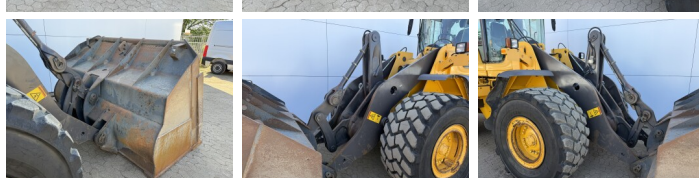

Volvo

Volvo L120F

BOSS
MACHINERY

Rok **2009**
Numer referencyjny **BM007474**
Godziny **12.439**

Algemeen

Typ **L120F**
Lokalizacja **Veldhoven, Netherlands**
Certificaat **CE**
Available at Boss Machinery! This Volvo L120F Wheel Loader from 2009 has an engine power of 179 kW and counts 12439 operational hours. The total weight of this Volvo L120F is 22000 kg and the dimensions are 8.15 x 2.69 x 3.31. Furthermore, this L120F is equipped with Airco, Climate Control, Camera, Radio, Centralne smarowanie. The Volvo Wheel Loader also has a CE marking. Do you want more information or do you want to try the Volvo L120F at our yard? Please let us know.

Maten / Gewichten

Waga **22000**
Wymiary D*S*W **8.15 x 2.69 x 3.31**

Technische informatie

Konfiguracje dysków **4x4**

Motor informatie

Marka silnika **Volvo**
Model silnika **D7E**
Cylindry **6**
Turbo
Wydajno?? w kW **179**

Banden / Rupsen

80% 80% **650/65R25**
60% 60% **650/65R25**

Opties

Airco

Climate Control

Camera

Radio

Centralne smarowanie