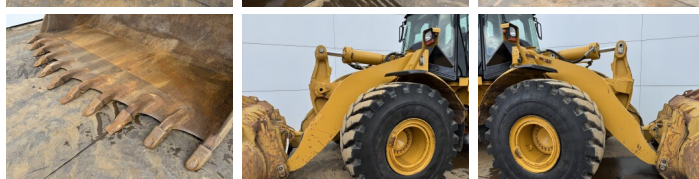

Caterpillar

Caterpillar 972H

BOSS
MACHINERY

Rok **2006**
Numer referencyjny **BM007440**
Godziny **21.315**

Algemeen

Typ 972H
Lokalizacja Veldhoven, Netherlands
Certificaat CE

Available at Boss Machinery! This Caterpillar 972H Wheel Loader from 2006 has an engine power of 214 kW and counts 21315 operational hours. The total weight of this Caterpillar 972H is 26100 kg and the dimensions are 9.73 x 3.26 x 3.58. Furthermore, this 972H is equipped with Bluetooth, Airco, Radio, Centrale smarowanie. The Caterpillar Wheel Loader also has a CE marking. Do you want more information or do you want to try the Caterpillar 972H at our yard? Please let us know.

Maten / Gewichten

Wymiary D*S*W 9.73 x 3.26 x 3.58
Waga 26100

Technische informatie

Konfiguracje dysków 4x4

Motor informatie

Marka silnika Caterpillar
Model silnika C13
Cylindry 6
Turbo
Wydajno?? w kW 214

Banden / Rupsen

90% 90% 26.5R25
10% 90% 26.5R25

Opties

Bluetooth
Airco