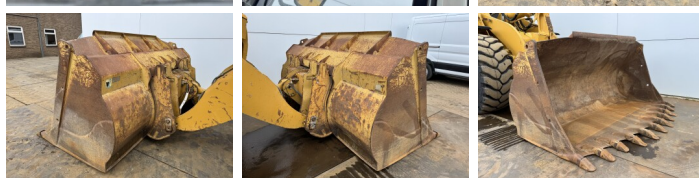

Caterpillar

Caterpillar 972H

BOSS
MACHINERY

Rok **2006**
Numer referencyjny **BM007440**
Godziny **21.315**

Algemeen

Typ 972H
Lokalizacja Veldhoven, Netherlands
Certificaat CE

Available at Boss Machinery! This Caterpillar 972H Wheel Loader from 2006 has an engine power of 214 kW and counts 21315 operational hours. The total weight of this Caterpillar 972H is 26100 kg and the dimensions are 9.73 x 3.26 x 3.58. Furthermore, this 972H is equipped with Bluetooth, Airco, Radio, Centrale smarowanie. The Caterpillar Wheel Loader also has a CE marking. Do you want more information or do you want to try the Caterpillar 972H at our yard? Please let us know.

Maten / Gewichten

Wymiary D*S*W 9.73 x 3.26 x 3.58
Waga 26100

Technische informatie

Konfiguracje dysków 4x4

Motor informatie

Marka silnika Caterpillar
Model silnika C13
Cylindry 6
Turbo
Wydajno?? w kW 214

Banden / Rupsen

90% 90% 26.5R25
10% 90% 26.5R25

Opties

Bluetooth
Airco