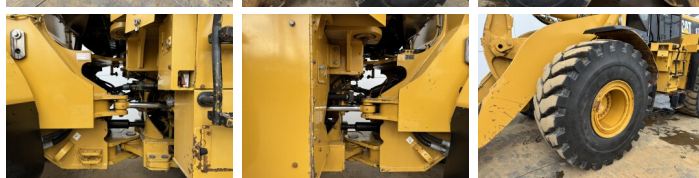

Caterpillar

Caterpillar 972H

BOSS
MACHINERY

Rok **2006**
Numer referencyjny **BM007440**
Godziny **21.315**

Algemeen

Typ 972H
Lokalizacja Veldhoven, Netherlands
Certificaat CE

Available at Boss Machinery! This Caterpillar 972H Wheel Loader from 2006 has an engine power of 214 kW and counts 21315 operational hours. The total weight of this Caterpillar 972H is 26100 kg and the dimensions are 9.73 x 3.26 x 3.58. Furthermore, this 972H is equipped with Bluetooth, Airco, Radio, Centrale smarowanie. The Caterpillar Wheel Loader also has a CE marking. Do you want more information or do you want to try the Caterpillar 972H at our yard? Please let us know.

Maten / Gewichten

Wymiary D*S*W 9.73 x 3.26 x 3.58
Waga 26100

Technische informatie

Konfiguracje dysków 4x4

Motor informatie

Marka silnika Caterpillar
Model silnika C13
Cylindry 6
Turbo
Wydajno?? w kW 214

Banden / Rupsen

90% 90% 26.5R25
10% 90% 26.5R25

Opties

Bluetooth
Airco