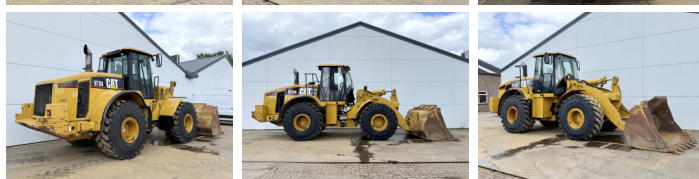

Caterpillar

Caterpillar 972H

BOSS
MACHINERY

Rok **2006**
Numer referencyjny **BM007440**
Godziny **21.315**

Algemeen

Typ 972H
Lokalizacja Veldhoven, Netherlands
Certificaat CE

Available at Boss Machinery! This Caterpillar 972H Wheel Loader from 2006 has an engine power of 214 kW and counts 21315 operational hours. The total weight of this Caterpillar 972H is 26100 kg and the dimensions are 9.73 x 3.26 x 3.58. Furthermore, this 972H is equipped with Bluetooth, Airco, Radio, Centrale smarowanie. The Caterpillar Wheel Loader also has a CE marking. Do you want more information or do you want to try the Caterpillar 972H at our yard? Please let us know.

Maten / Gewichten

Wymiary D*S*W 9.73 x 3.26 x 3.58
Waga 26100

Technische informatie

Konfiguracje dysków 4x4

Motor informatie

Marka silnika Caterpillar
Model silnika C13
Cylindry 6
Turbo
Wydajno?? w kW 214

Banden / Rupsen

90% 90% 26.5R25
10% 90% 26.5R25

Opties

Bluetooth
Airco