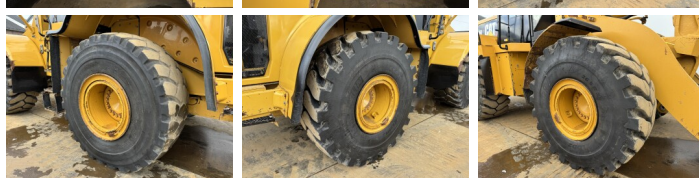

Caterpillar

Caterpillar 972H

BOSS
MACHINERY

Rok **2006**
Numer referencyjny **BM007440**
Godziny **21.315**

Algemeen

Typ 972H
Lokalizacja Veldhoven, Netherlands
Certificaat CE

Available at Boss Machinery! This Caterpillar 972H Wheel Loader from 2006 has an engine power of 214 kW and counts 21315 operational hours. The total weight of this Caterpillar 972H is 26100 kg and the dimensions are 9.73 x 3.26 x 3.58. Furthermore, this 972H is equipped with Bluetooth, Airco, Radio, Centrale smarowanie. The Caterpillar Wheel Loader also has a CE marking. Do you want more information or do you want to try the Caterpillar 972H at our yard? Please let us know.

Maten / Gewichten

Wymiary D*S*W 9.73 x 3.26 x 3.58
Waga 26100

Technische informatie

Konfiguracje dysków 4x4

Motor informatie

Marka silnika Caterpillar
Model silnika C13
Cylindry 6
Turbo
Wydajno?? w kW 214

Banden / Rupsen

90% 90% 26.5R25
10% 90% 26.5R25

Opties

Bluetooth
Airco

Radio
Centralne smarowanie