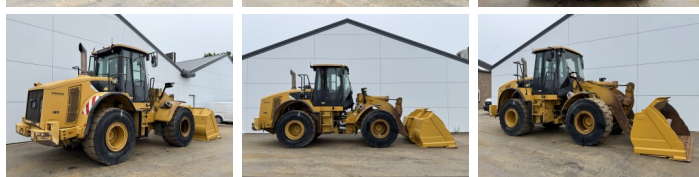

Caterpillar

Caterpillar 950H

BOSS
MACHINERY

€ 39.500 wy??czny podatek

Rok **2011**
Numer referencyjny **BM007512**
Godziny **20.604**

Algemeen

Typ **950H**
Lokalizacja **Veldhoven, Netherlands**
Certificaat **CE**

Opis

Available at Boss Machinery! This Caterpillar 950H Wheel Loader from 2011 has an engine power of 146 kW and counts 20604 operational hours. The total weight of this Caterpillar 950H is 18500 kg and the dimensions are 8.09 x 3.07 x 3.44. Furthermore, this 950H is equipped with Bluetooth, Radio, Airco, Camera, Centralne smarowanie. The Caterpillar Wheel Loader also has a CE marking. Do you want more information or do you want to try the Caterpillar 950H at our yard? Please let us know.

Maten / Gewichten

Wymiary D*S*W **8.09 x 3.07 x 3.44**
Waga **18500**

Technische informatie

Konfiguracje dysków **4x4**

Motor informatie

Marka silnika **Caterpillar**
Model silnika **C7**
Cylindry **6**
Turbo
Wydajno?? w kW **146**

Banden / Rupsen

15% 15% **23.5R25**
15% 15% **23.5R25**