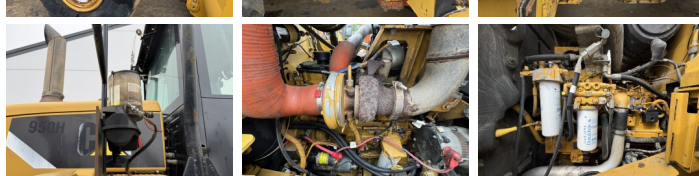

Caterpillar

Caterpillar 950H

BOSS
MACHINERY

€ 39.500 wy??czny podatek

Rok **2011**
Numer referencyjny **BM007512**
Godziny **20.604**

Algemeen

Typ **950H**
Lokalizacja **Veldhoven, Netherlands**
Certificaat **CE**

Opis

Available at Boss Machinery! This Caterpillar 950H Wheel Loader from 2011 has an engine power of 146 kW and counts 20604 operational hours. The total weight of this Caterpillar 950H is 18500 kg and the dimensions are 8.09 x 3.07 x 3.44. Furthermore, this 950H is equipped with Bluetooth, Radio, Airco, Camera, Centralne smarowanie. The Caterpillar Wheel Loader also has a CE marking. Do you want more information or do you want to try the Caterpillar 950H at our yard? Please let us know.

Banden / Rupsen

15% 15% **23.5R25**
15% 15% **23.5R25**

Opties

Bluetooth

Radio

Airco

Camera

Centrales smarowanie