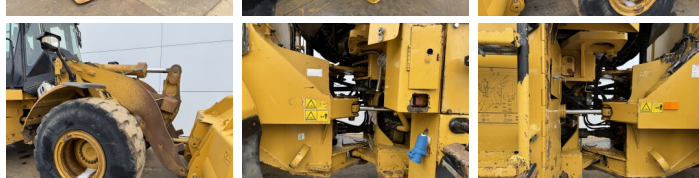

Caterpillar

Caterpillar 950H

BOSS
MACHINERY

€ 39.500 wy??czny podatek

Rok **2011**
Numer referencyjny **BM007512**
Godziny **20.604**

Algemeen

Typ **950H**
Lokalizacja **Veldhoven, Netherlands**
Certificaat **CE**

Opis

Available at Boss Machinery! This Caterpillar 950H Wheel Loader from 2011 has an engine power of 146 kW and counts 20604 operational hours. The total weight of this Caterpillar 950H is 18500 kg and the dimensions are 8.09 x 3.07 x 3.44. Furthermore, this 950H is equipped with Bluetooth, Radio, Airco, Camera, Centralne smarowanie. The Caterpillar Wheel Loader also has a CE marking. Do you want more information or do you want to try the Caterpillar 950H at our yard? Please let us know.

Maten / Gewichten

Wymiary D*S*W **8.09 x 3.07 x 3.44**
Waga **18500**

Technische informatie

Konfiguracje dysków **4x4**

Motor informatie

Marka silnika **Caterpillar**
Model silnika **C7**
Cylindry **6**
Turbo
Wydajno?? w kW **146**

Banden / Rupsen

15% 15% **23.5R25**
15% 15% **23.5R25**

Opties

Bluetooth

Radio

Airco

Camera

Centrales smarowanie