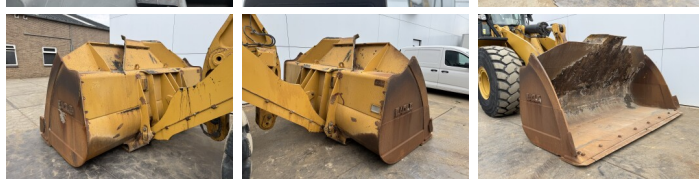

Caterpillar

Caterpillar 972M

BOSS
MACHINERY

€ 49.500 wy??czny podatek

Rok **2015**
Numer referencyjny **BM007482**
Godziny **21.641**

Algemeen

Typ **972M**
Lokalizacja **Veldhoven, Netherlands**
Certificaat **CE**

Opis

Available at Boss Machinery! This Caterpillar 972M Wheel Loader from 2015 has an engine power of 247 kW and counts 21641 operational hours. The total weight of this Caterpillar 972M is 24800 kg and the dimensions are 9.75 x 3.25 x 3.58. Furthermore, this 972M is equipped with Heated Seat, Camera, Joystick steering, Electrical Mirrors, Bluetooth, Radio, Climate Control, Airco, Centrale smarowanie. The Caterpillar Wheel Loader also has a CE marking. Do you want more information or do you want to try the Caterpillar 972M at our yard? Please let us know.

Maten / Gewichten

Waga **24800**
Wymiary D*S*W **9.75 x 3.25 x 3.58**

Technische informatie

Konfiguracje dysków **4x4**

Motor informatie

Marka silnika **Caterpillar**
Model silnika **C9.3**
Cylindry **6**
Turbo
Wydajno?? w kW **247**

Banden / Rupsen

60% 60% **26.5R25**
60% 60% **26.5R25**