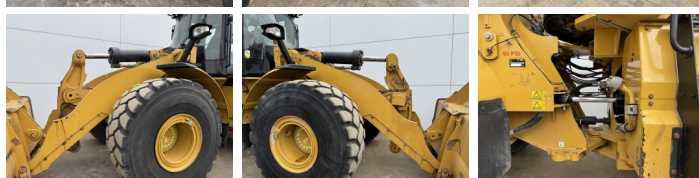

Caterpillar

Caterpillar 972M

BOSS
MACHINERY

€ 49.500 wy??czny podatek

Rok **2015**
Numer referencyjny **BM007482**
Godziny **21.641**

Algemeen

Typ **972M**
Lokalizacja **Veldhoven, Netherlands**
Certificaat **CE**

Opis

Available at Boss Machinery! This Caterpillar 972M Wheel Loader from 2015 has an engine power of 247 kW and counts 21641 operational hours. The total weight of this Caterpillar 972M is 24800 kg and the dimensions are 9.75 x 3.25 x 3.58. Furthermore, this 972M is equipped with Heated Seat, Camera, Joystick steering, Electrical Mirrors, Bluetooth, Radio, Climate Control, Airco, Centrale smarowanie. The Caterpillar Wheel Loader also has a CE marking. Do you want more information or do you want to try the Caterpillar 972M at our yard? Please let us know.

Maten / Gewichten

Waga **24800**
Wymiary D*S*W **9.75 x 3.25 x 3.58**

Technische informatie

Konfiguracje dysków **4x4**

Motor informatie

Marka silnika **Caterpillar**
Model silnika **C9.3**
Cylindry **6**
Turbo
Wydajno?? w kW **247**

Banden / Rupsen

60% 60% **26.5R25**
60% 60% **26.5R25**