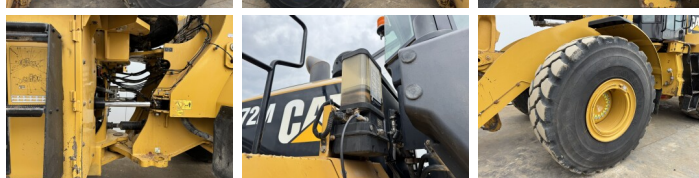

Caterpillar

Caterpillar 972M

BOSS
MACHINERY

€ 49.500 wy??czny podatek

Rok **2015**
Numer referencyjny **BM007482**
Godziny **21.641**

Algemeen

Typ **972M**
Lokalizacja **Veldhoven, Netherlands**
Certificaat **CE**

Opis

Available at Boss Machinery! This Caterpillar 972M Wheel Loader from 2015 has an engine power of 247 kW and counts 21641 operational hours. The total weight of this Caterpillar 972M is 24800 kg and the dimensions are 9.75 x 3.25 x 3.58. Furthermore, this 972M is equipped with Heated Seat, Camera, Joystick steering, Electrical Mirrors, Bluetooth, Radio, Climate Control, Airco, Centrale smarowanie. The Caterpillar Wheel Loader also has a CE marking. Do you want more information or do you want to try the Caterpillar 972M at our yard? Please let us know.

Maten / Gewichten

Waga **24800**
Wymiary D*S*W **9.75 x 3.25 x 3.58**

Technische informatie

Konfiguracje dysków **4x4**

Motor informatie

Marka silnika **Caterpillar**
Model silnika **C9.3**
Cylindry **6**
Turbo
Wydajno?? w kW **247**

Banden / Rupsen

60% 60% **26.5R25**
60% 60% **26.5R25**