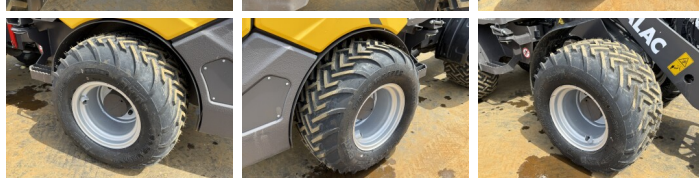

Mecalac

Mecalac MCL6

BOSS
MACHINERY

€ 39.500 wy??czny podatek

Rok **2023**
Numer referencyjny **BM007521**
Godziny **5**

Algemeen

Typ **MCL6**
Lokalizacja **Veldhoven, Netherlands**
Certificaat **CE**
Opis **Available at Boss Machinery! This Mecalac MCL6 Wheel Loader from 2023 has an engine power of 36 kW and counts 5 operational hours. The total weight of this Mecalac MCL6 is 3300 kg and the dimensions are 3.50 x 1.10 x 1.29 . Furthermore, this MCL6 is equipped with Szybkosz??cze. The Mecalac Wheel Loader also has a CE marking. Do you want more information or do you want to try the Mecalac MCL6 at our yard? Please let us know.**

Banden / Rupsen

100% 100% **31x15.50-15**
100% 100% **31x15.50-15**

Opties

Szybkoz??cze