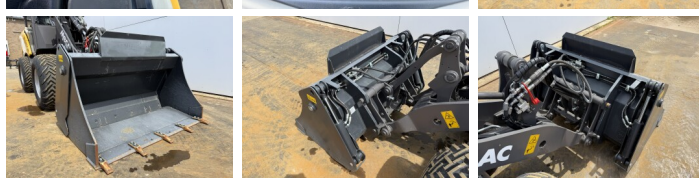

Mecalac

Mecalac MCL6

BOSS
MACHINERY

€ 39.500 wy??czny podatek

Rok **2023**
Numer referencyjny **BM007521**
Godziny **5**

Algemeen

Typ **MCL6**
Lokalizacja **Veldhoven, Netherlands**
Certificaat **CE**
Opis **Available at Boss Machinery! This Mecalac MCL6 Wheel Loader from 2023 has an engine power of 36 kW and counts 5 operational hours. The total weight of this Mecalac MCL6 is 3300 kg and the dimensions are 3.50 x 1.10 x 1.29 . Furthermore, this MCL6 is equipped with Szybkosz??cze. The Mecalac Wheel Loader also has a CE marking. Do you want more information or do you want to try the Mecalac MCL6 at our yard? Please let us know.**

Banden / Rupsen

100% 100% **31x15.50-15**
100% 100% **31x15.50-15**

Opties

Szybkoz??cze