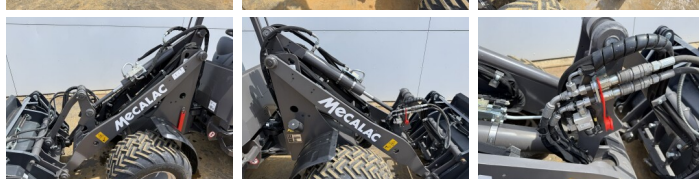

Mecalac

Mecalac MCL6

BOSS
MACHINERY

€ 39.500 wy??czny podatek

Rok **2023**
Numer referencyjny **BM007521**
Godziny **5**

Algemeen

Typ **MCL6**
Lokalizacja **Veldhoven, Netherlands**
Certificaat **CE**
Opis **Available at Boss Machinery! This Mecalac MCL6 Wheel Loader from 2023 has an engine power of 36 kW and counts 5 operational hours. The total weight of this Mecalac MCL6 is 3300 kg and the dimensions are 3.50 x 1.10 x 1.29 . Furthermore, this MCL6 is equipped with Szybkosz??cze. The Mecalac Wheel Loader also has a CE marking. Do you want more information or do you want to try the Mecalac MCL6 at our yard? Please let us know.**

Maten / Gewichten

Wymiary D*S*W **3.50 x 1.10 x 1.29**
Waga **3300**

Technische informatie

German Machine
Konfiguracje dysków **4x4**

Motor informatie

Marka silnika **Perkins**
Model silnika **TCD 1.7 L3**
Cylindry **3**
Turbo
Wydajno?? w kW **36**

Banden / Rupsen

100% 100% **31x15.50-15**
100% 100% **31x15.50-15**