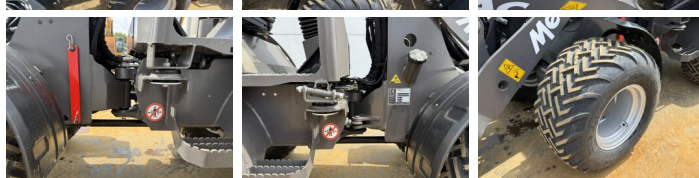

Mecalac

Mecalac MCL6

BOSS
MACHINERY

€ 39.500 wy??czny podatek

Rok **2023**
Numer referencyjny **BM007521**
Godziny **5**

Algemeen

Typ **MCL6**
Lokalizacja **Veldhoven, Netherlands**
Certificaat **CE**
Opis **Available at Boss Machinery! This Mecalac MCL6 Wheel Loader from 2023 has an engine power of 36 kW and counts 5 operational hours. The total weight of this Mecalac MCL6 is 3300 kg and the dimensions are 3.50 x 1.10 x 1.29 . Furthermore, this MCL6 is equipped with Szybkosz??cze. The Mecalac Wheel Loader also has a CE marking. Do you want more information or do you want to try the Mecalac MCL6 at our yard? Please let us know.**

Banden / Rupsen

100% 100% **31x15.50-15**
100% 100% **31x15.50-15**

Opties

Szybkoz??cze