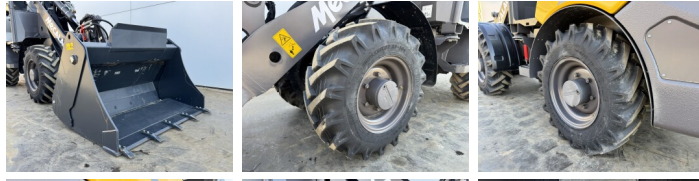

Mecalac

Mecalac MCL6

BOSS
MACHINERY

€ 39.500 wy??czny podatek

Rok **2023**
Numer referencyjny **BM007521**
Godziny **5**

Algemeen

Typ **MCL6**
Lokalizacja **Veldhoven, Netherlands**
Certificaat **CE**
Opis **Available at Boss Machinery! This Mecalac MCL6 Wheel Loader from 2023 has an engine power of 36 kW and counts 5 operational hours. The total weight of this Mecalac MCL6 is 3300 kg and the dimensions are 3.50 x 1.10 x 1.29 . Furthermore, this MCL6 is equipped with Szybkosz??cze. The Mecalac Wheel Loader also has a CE marking. Do you want more information or do you want to try the Mecalac MCL6 at our yard? Please let us know.**

Maten / Gewichten

Wymiary D*S*W **3.50 x 1.10 x 1.29**
Waga **3300**

Technische informatie

German Machine
Konfiguracje dysków **4x4**

Motor informatie

Marka silnika **Perkings**
Model silnika **TCD 1.7 L3**
Cylindry **3**
Turbo
Wydajno?? w kW **36**

Banden / Rupsen

100% 100% **10.0/75-16.3**
100% 100% **10.0/75-16.3**