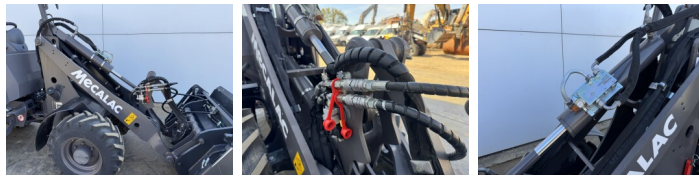

Mecalac

Mecalac MCL6

BOSS
MACHINERY

€ 39.500 wy??czny podatek

Rok **2023**
Numer referencyjny **BM007521**
Godziny **5**

Algemeen

Typ **MCL6**
Lokalizacja **Veldhoven, Netherlands**
Certificaat **CE**
Opis **Available at Boss Machinery! This Mecalac MCL6 Wheel Loader from 2023 has an engine power of 36 kW and counts 5 operational hours. The total weight of this Mecalac MCL6 is 3300 kg and the dimensions are 3.50 x 1.10 x 1.29 . Furthermore, this MCL6 is equipped with Szybkosz??cze. The Mecalac Wheel Loader also has a CE marking. Do you want more information or do you want to try the Mecalac MCL6 at our yard? Please let us know.**

Maten / Gewichten

Wymiary D*S*W **3.50 x 1.10 x 1.29**
Waga **3300**

Technische informatie

German Machine
Konfiguracje dysków **4x4**

Motor informatie

Marka silnika **Perkings**
Model silnika **TCD 1.7 L3**
Cylindry **3**
Turbo
Wydajno?? w kW **36**

Banden / Rupsen

100% 100% **10.0/75-16.3**
100% 100% **10.0/75-16.3**