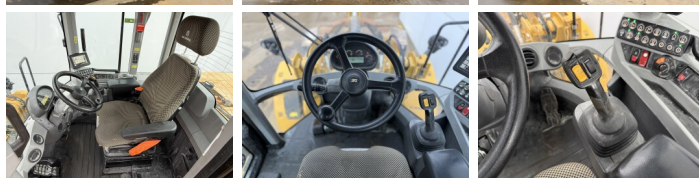

Caterpillar

Caterpillar 926M

BOSS
MACHINERY

€ 59.500 wy??czny podatek

Rok **2021**
Numer referencyjny **BM007488**
Godziny **7.473**

Algemeen

Typ **926M**
Lokalizacja **Veldhoven, Netherlands**
Certificaat **CE**

Opis

Available at Boss Machinery! This Caterpillar 926M Wheel Loader from 2021 has an engine power of 125 kW and counts 7473 operational hours. The total weight of this Caterpillar 926M is 13400 kg and the dimensions are 7.13 x 2.5 x 3.40. Furthermore, this 926M is equipped with Climate Control, Radio, Camera, Heated Seat, Centralne smarowanie. The Caterpillar Wheel Loader also has a CE marking. Do you want more information or do you want to try the Caterpillar 926M at our yard? Please let us know.

Maten / Gewichten

Wymiary D*S*W **7.13 x 2.5 x 3.40**
Waga **13400**

Technische informatie

Konfiguracje dysków **4x4**

Motor informatie

Marka silnika **Caterpillar**
Model silnika **C7.1**
Cylindry **6**
Turbo
Wydajno?? w kW **125**

Banden / Rupsen

30% 30% **20.5R25**
30% 40% **20.5R25**