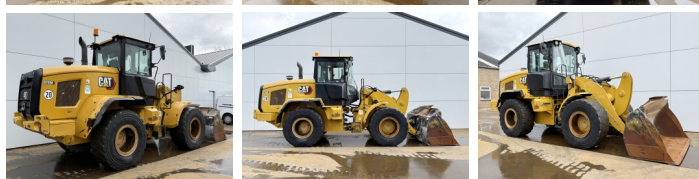

Caterpillar

Caterpillar 926M

BOSS
MACHINERY

€ 59.500 wy??czny podatek

Rok **2021**
Numer referencyjny **BM007488**
Godziny **7.473**

Algemeen

Typ **926M**
Lokalizacja **Veldhoven, Netherlands**
Certificaat **CE**

Opis

Available at Boss Machinery! This Caterpillar 926M Wheel Loader from 2021 has an engine power of 125 kW and counts 7473 operational hours. The total weight of this Caterpillar 926M is 13400 kg and the dimensions are 7.13 x 2.5 x 3.40. Furthermore, this 926M is equipped with Climate Control, Radio, Camera, Heated Seat, Centralne smarowanie. The Caterpillar Wheel Loader also has a CE marking. Do you want more information or do you want to try the Caterpillar 926M at our yard? Please let us know.

Maten / Gewichten

Wymiary D*S*W **7.13 x 2.5 x 3.40**
Waga **13400**

Technische informatie

Konfiguracje dysków **4x4**

Motor informatie

Marka silnika **Caterpillar**
Model silnika **C7.1**
Cylindry **6**
Turbo
Wydajno?? w kW **125**

Banden / Rupsen

30% 30% **20.5R25**
30% 40% **20.5R25**