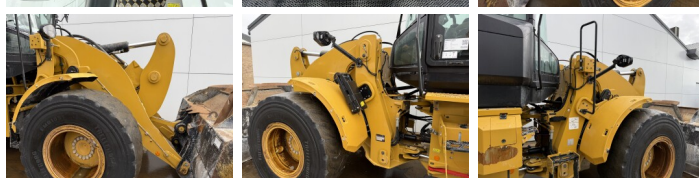

Caterpillar

Caterpillar 926M

BOSS
MACHINERY

€ 59.500 wy??czny podatek

Rok **2021**
Numer referencyjny **BM007488**
Godziny **7.473**

Algemeen

Typ **926M**
Lokalizacja **Veldhoven, Netherlands**
Certificaat **CE**

Opis

Available at Boss Machinery! This Caterpillar 926M Wheel Loader from 2021 has an engine power of 125 kW and counts 7473 operational hours. The total weight of this Caterpillar 926M is 13400 kg and the dimensions are 7.13 x 2.5 x 3.40. Furthermore, this 926M is equipped with Climate Control, Radio, Camera, Heated Seat, Centralne smarowanie. The Caterpillar Wheel Loader also has a CE marking. Do you want more information or do you want to try the Caterpillar 926M at our yard? Please let us know.

Maten / Gewichten

Wymiary D*S*W **7.13 x 2.5 x 3.40**
Waga **13400**

Technische informatie

Konfiguracje dysków **4x4**

Motor informatie

Marka silnika **Caterpillar**
Model silnika **C7.1**
Cylindry **6**
Turbo
Wydajno?? w kW **125**

Banden / Rupsen

30% 30% **20.5R25**
30% 40% **20.5R25**