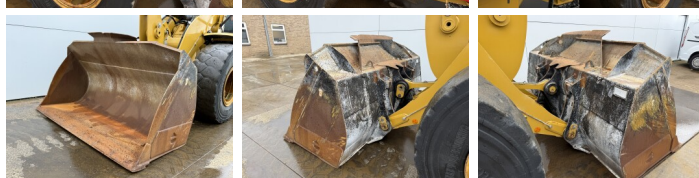

Caterpillar

Caterpillar 926M

BOSS
MACHINERY

€ 59.500 wy??czny podatek

Rok **2021**
Numer referencyjny **BM007488**
Godziny **7.473**

Algemeen

Typ **926M**
Lokalizacja **Veldhoven, Netherlands**
Certificaat **CE**

Opis

Available at Boss Machinery! This Caterpillar 926M Wheel Loader from 2021 has an engine power of 125 kW and counts 7473 operational hours. The total weight of this Caterpillar 926M is 13400 kg and the dimensions are 7.13 x 2.5 x 3.40. Furthermore, this 926M is equipped with Climate Control, Radio, Camera, Heated Seat, Centralne smarowanie. The Caterpillar Wheel Loader also has a CE marking. Do you want more information or do you want to try the Caterpillar 926M at our yard? Please let us know.

Maten / Gewichten

Wymiary D*S*W **7.13 x 2.5 x 3.40**
Waga **13400**

Technische informatie

Konfiguracje dysków **4x4**

Motor informatie

Marka silnika **Caterpillar**
Model silnika **C7.1**
Cylindry **6**
Turbo
Wydajno?? w kW **125**

Banden / Rupsen

30% 30% **20.5R25**
30% 40% **20.5R25**