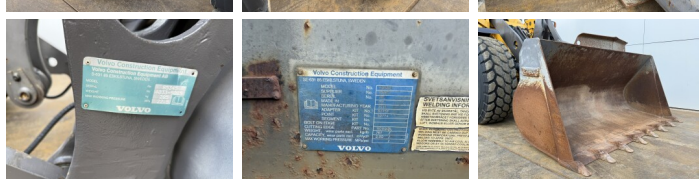

Available at Boss Machinery! This Volvo L60G Wheel Loader from 2014 has an engine power of 120 kW and counts 506 operational hours. The total weight of this Volvo L60G is 13600 kg and the dimensions are 7.53 x 2.50 x 3.28. Furthermore, this L60G is equipped with Camera, Electrical Mirrors, Bluetooth, Radio, Climate Control, Airco, Szybkoz??cze. The Volvo Wheel Loader also has a CE marking. Do you want more information or do you want to try the Volvo L60G at our yard? Please let us know.

Maten / Gewichten

Wymiary D*S*W **7.53 x 2.50 x 3.28**
Waga **13600**

Technische informatie

German Machine
Konfiguracje dysków **4x4**

Motor informatie

Marka silnika **Volvo**
Model silnika **D6H**
Cylindry **6**
Turbo
Wydajno?? w kW **120**

Banden / Rupsen

80% 80% **20.5R25**
80% 80% **20.5R25**

Opties

Camera

Electrical Mirrors

Bluetooth

Radio

Climate Control