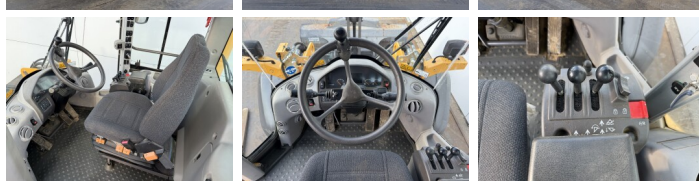

Available at Boss Machinery! This Volvo L60G Wheel Loader from 2014 has an engine power of 120 kW and counts 506 operational hours. The total weight of this Volvo L60G is 13600 kg and the dimensions are 7.53 x 2.50 x 3.28. Furthermore, this L60G is equipped with Camera, Electrical Mirrors, Bluetooth, Radio, Climate Control, Airco, Szybkoz??cze. The Volvo Wheel Loader also has a CE marking. Do you want more information or do you want to try the Volvo L60G at our yard? Please let us know.

Maten / Gewichten

Wymiary D*S*W **7.53 x 2.50 x 3.28**
Waga **13600**

Technische informatie

German Machine
Konfiguracje dysków **4x4**

Motor informatie

Marka silnika **Volvo**
Model silnika **D6H**
Cylindry **6**
Turbo
Wydajno?? w kW **120**

Banden / Rupsen

80% 80% **20.5R25**
80% 80% **20.5R25**

Opties

Camera

Electrical Mirrors

Bluetooth

Radio

Climate Control