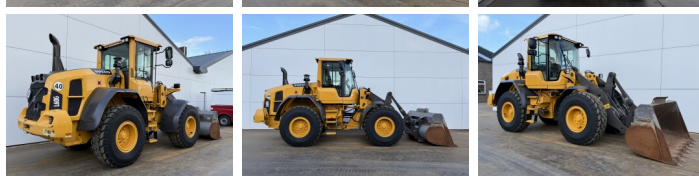

Volvo

Volvo L60G

BOSS
MACHINERY

€ 119.000 wy?czyny podatek

Rok **2014**
Numer referencyjny **BM007403**
Godziny **506**

Algemeen

Typ **L60G**
Lokalizacja **Veldhoven, Netherlands**
Certificaat **CE**

Opis

Available at Boss Machinery! This Volvo L60G Wheel Loader from 2014 has an engine power of 120 kW and counts 506 operational hours. The total weight of this Volvo L60G is 13600 kg and the dimensions are 7.53 x 2.50 x 3.28. Furthermore, this L60G is equipped with Camera, Electrical Mirrors, Bluetooth, Radio, Climate Control, Airco, Szybkoz??cze. The Volvo Wheel Loader also has a CE marking. Do you want more information or do you want to try the Volvo L60G at our yard? Please let us know.

Maten / Gewichten

Wymiary D*S*W **7.53 x 2.50 x 3.28**
Waga **13600**

Technische informatie

German Machine
Konfiguracje dysków **4x4**

Motor informatie

Marka silnika **Volvo**
Model silnika **D6H**
Cylindry **6**
Turbo
Wydajno?? w kW **120**

Banden / Rupsen

80% 80% **20.5R25**
80% 80% **20.5R25**

Opties

Camera

Electrical Mirrors

Bluetooth

Radio

Climate Control