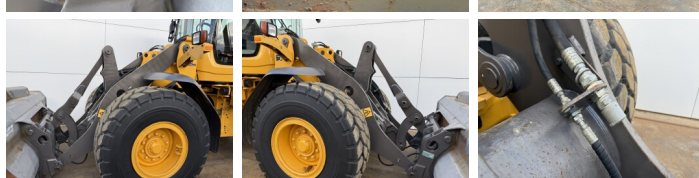

Available at Boss Machinery! This Volvo L60G Wheel Loader from 2014 has an engine power of 120 kW and counts 506 operational hours. The total weight of this Volvo L60G is 13600 kg and the dimensions are 7.53 x 2.50 x 3.28. Furthermore, this L60G is equipped with Camera, Electrical Mirrors, Bluetooth, Radio, Climate Control, Airco, Szybkoz??cze. The Volvo Wheel Loader also has a CE marking. Do you want more information or do you want to try the Volvo L60G at our yard? Please let us know.

Banden / Rupsen

80% 80% **20.5R25**
80% 80% **20.5R25**

Opties

Camera

Electrical Mirrors

Bluetooth

Radio

Climate Control