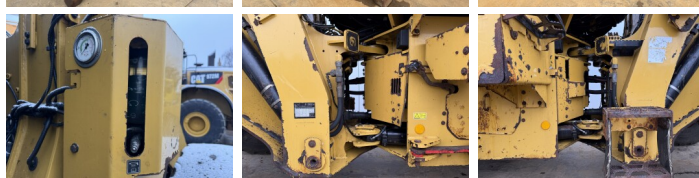

Caterpillar

Caterpillar 926M

BOSS
MACHINERY

€ 36.000 wy??czny podatek

Rok **2019**
Numer referencyjny **BM007219**
Godziny **14.991**

Algemeen

Typ **926M**
Lokalizacja **Veldhoven, Netherlands**
Dutch vehicle
Certificaat **CE + EPA**

Opis

Available at Boss Machinery! This Caterpillar 926M Wheel Loader from 2019 has an engine power of 126 kW and counts 14991 operational hours. Always worked in The Netherlands. The total weight of this Caterpillar 926M is 13400 kg and the dimensions are 7.13 x 2.5 x 3.40. Furthermore, this 926M is equipped with Climate Control, Pressurised Cabin, Airco, Ventilated Seat, Heated Seat, Camera, Radio, Electrical Mirrors, Bluetooth, Weighing system, Szybkosz??cze, Centralne smarowanie. The Caterpillar Wheel Loader also has a CE + EPA marking. Do you want more information or do you want to try the Caterpillar 926M at our yard? Please let us know.

Maten / Gewichten

Wymiary D*S*W **7.13 x 2.5 x 3.40**
Waga **13400**

Technische informatie

Konfiguracje dysków **4x4**

Motor informatie

Marka silnika **Caterpillar**
Model silnika **C7.1**
Cylindry **6**
Turbo
Wydajno?? w kW **126**