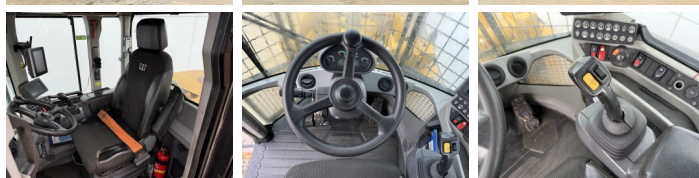

Caterpillar

Caterpillar 926M

BOSS
MACHINERY

€ 36.000 wy??czny podatek

Rok **2019**
Numer referencyjny **BM007219**
Godziny **14.991**

Algemeen

Typ **926M**
Lokalizacja **Veldhoven, Netherlands**
Dutch vehicle
Certificaat **CE + EPA**

Opis

Available at Boss Machinery! This Caterpillar 926M Wheel Loader from 2019 has an engine power of 126 kW and counts 14991 operational hours. Always worked in The Netherlands. The total weight of this Caterpillar 926M is 13400 kg and the dimensions are 7.13 x 2.5 x 3.40. Furthermore, this 926M is equipped with Climate Control, Pressurised Cabin, Airco, Ventilated Seat, Heated Seat, Camera, Radio, Electrical Mirrors, Bluetooth, Weighing system, Szybkosz??cze, Centralne smarowanie. The Caterpillar Wheel Loader also has a CE + EPA marking. Do you want more information or do you want to try the Caterpillar 926M at our yard? Please let us know.

Maten / Gewichten

Wymiary D*S*W **7.13 x 2.5 x 3.40**
Waga **13400**

Technische informatie

Konfiguracje dysków **4x4**

Motor informatie

Marka silnika **Caterpillar**
Model silnika **C7.1**
Cylindry **6**
Turbo
Wydajno?? w kW **126**