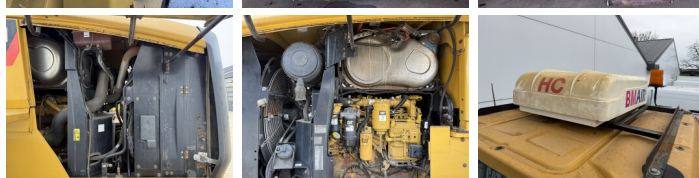

Caterpillar

Caterpillar 926M

BOSS
MACHINERY

€ 36.000 wy??czny podatek

Rok **2019**
Numer referencyjny **BM007219**
Godziny **14.991**

Algemeen

Typ **926M**
Lokalizacja **Veldhoven, Netherlands**
Dutch vehicle
Certificaat **CE + EPA**

Opis

Available at Boss Machinery! This Caterpillar 926M Wheel Loader from 2019 has an engine power of 126 kW and counts 14991 operational hours. Always worked in The Netherlands. The total weight of this Caterpillar 926M is 13400 kg and the dimensions are 7.13 x 2.5 x 3.40. Furthermore, this 926M is equipped with Climate Control, Pressurised Cabin, Airco, Ventilated Seat, Heated Seat, Camera, Radio, Electrical Mirrors, Bluetooth, Weighing system, Szybkosz??cze, Centralne smarowanie. The Caterpillar Wheel Loader also has a CE + EPA marking. Do you want more information or do you want to try the Caterpillar 926M at our yard? Please let us know.

Maten / Gewichten

Wymiary D*S*W **7.13 x 2.5 x 3.40**
Waga **13400**

Technische informatie

Konfiguracje dysków **4x4**

Motor informatie

Marka silnika **Caterpillar**
Model silnika **C7.1**
Cylindry **6**
Turbo
Wydajno?? w kW **126**