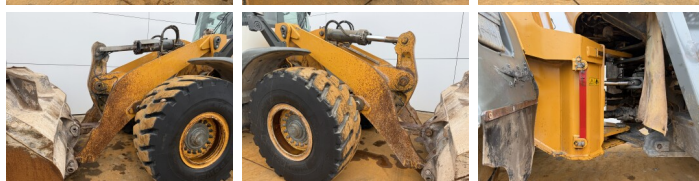

Liebherr

Liebherr L550

BOSS
MACHINERY

€ 39.500 wy??czny podatek

Rok **2015**
Numer referencyjny **BM007250**
Godziny **12.729**

Algemeen

Typ **L550**
Lokalizacja **Veldhoven, Netherlands**
Certificaat **CE + EPA**
Opis **Available at Boss Machinery! This Liebherr L550 Wheel Loader from 2015 has an engine power of 140 kW and counts 12729 operational hours. The total weight of this Liebherr L550 is 20500 kg and the dimensions are -. Furthermore, this L550 is equipped with Bluetooth, Heated Seat, Airco, Camera, Radio, Centralne smarowanie. The Liebherr Wheel Loader also has a CE + EPA marking. Do you want more information or do you want to try the Liebherr L550 at our yard? Please let us know.**

Maten / Gewichten

Waga **20500**

Technische informatie

Konfiguracje dysków **4x4**

Motor informatie

Marka silnika **Liebherr**
Model silnika **D934 A7**
Cylindry **6**
Turbo
Wydajno?? w kW **140**

Banden / Rupsen

70% 70% **20.5R25**
60% 60% **20.5R25**

Opties

Bluetooth

Heated Seat

Airco

Camera

Radio

Centrale smarowanie