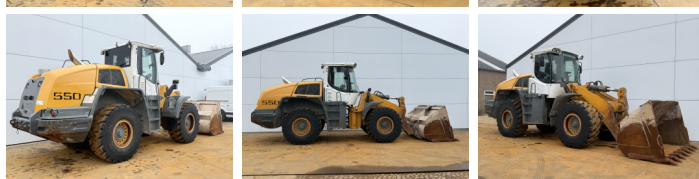

Liebherr

Liebherr L550

BOSS
MACHINERY

€ 39.500 wy??czny podatek

Rok **2015**
Numer referencyjny **BM007250**
Godziny **12.729**

Algemeen

Typ **L550**
Lokalizacja **Veldhoven, Netherlands**
Certificaat **CE + EPA**
Opis **Available at Boss Machinery! This Liebherr L550 Wheel Loader from 2015 has an engine power of 140 kW and counts 12729 operational hours. The total weight of this Liebherr L550 is 20500 kg and the dimensions are -. Furthermore, this L550 is equipped with Bluetooth, Heated Seat, Airco, Camera, Radio, Centralne smarowanie. The Liebherr Wheel Loader also has a CE + EPA marking. Do you want more information or do you want to try the Liebherr L550 at our yard? Please let us know.**

Maten / Gewichten

Waga **20500**

Technische informatie

Konfiguracje dysków **4x4**

Motor informatie

Marka silnika **Liebherr**
Model silnika **D934 A7**
Cylindry **6**
Turbo
Wydajno?? w kW **140**

Banden / Rupsen

70% 70% **20.5R25**
60% 60% **20.5R25**