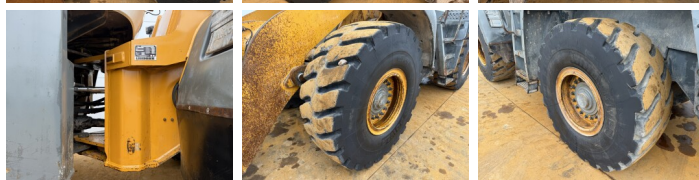

Liebherr

Liebherr L550

BOSS
MACHINERY

€ 39.500 wy??czny podatek

Rok **2015**
Numer referencyjny **BM007250**
Godziny **12.729**

Algemeen

Typ **L550**
Lokalizacja **Veldhoven, Netherlands**
Certificaat **CE + EPA**
Opis **Available at Boss Machinery! This Liebherr L550 Wheel Loader from 2015 has an engine power of 140 kW and counts 12729 operational hours. The total weight of this Liebherr L550 is 20500 kg and the dimensions are -. Furthermore, this L550 is equipped with Bluetooth, Heated Seat, Airco, Camera, Radio, Centralne smarowanie. The Liebherr Wheel Loader also has a CE + EPA marking. Do you want more information or do you want to try the Liebherr L550 at our yard? Please let us know.**

Maten / Gewichten

Waga **20500**

Technische informatie

Konfiguracje dysków **4x4**

Motor informatie

Marka silnika **Liebherr**
Model silnika **D934 A7**
Cylindry **6**
Turbo
Wydajno?? w kW **140**

Banden / Rupsen

70% 70% **20.5R25**
60% 60% **20.5R25**

Opties

Bluetooth

Heated Seat

Airco

Camera

Radio

Centrale smarowanie