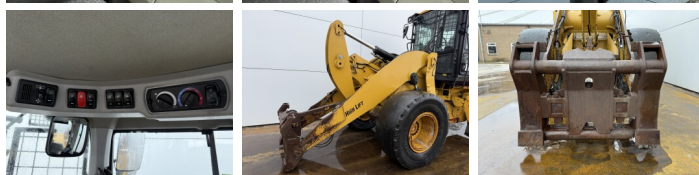

Caterpillar

Caterpillar 926M

BOSS
MACHINERY

€ 34.500 wy??czny podatek

Rok **2019**
Numer referencyjny **BM007220**
Godziny **17.460**

Algemeen

Typ **926M**
Lokalizacja **Veldhoven, Netherlands**
Dutch vehicle
Certificaat **CE + EPA**

Opis

Available at Boss Machinery! This Caterpillar 926M Wheel Loader from 2019 has an engine power of 114 kW and counts 17460 operational hours. Always worked in The Netherlands. The total weight of this Caterpillar 926M is 13400 kg and the dimensions are 7.13 x 2.50 x 3.40. Furthermore, this 926M is equipped with Radio, Electrical Mirrors, Bluetooth, Weighing system, Szybkoz??cze, Climate Control, Airco, Ventilated Seat, Heated Seat, Camera, Centralne smarowanie. The Caterpillar Wheel Loader also has a CE + EPA marking. Do you want more information or do you want to try the Caterpillar 926M at our yard? Please let us know.

Maten / Gewichten

Waga **13400**
Wymiary D*S*W **7.13 x 2.50 x 3.40**

Technische informatie

Konfiguracje dysków **4x4**

Motor informatie

Marka silnika **Caterpillar**
Model silnika **C7.1**
Cylindry **6**
Turbo
Wydajno?? w kW **114**