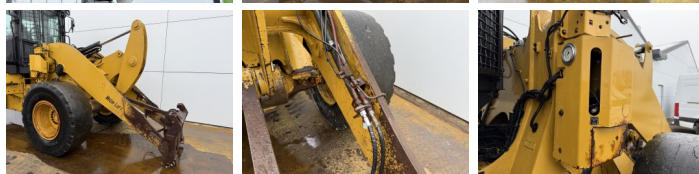

Opis

Available at Boss Machinery! This Caterpillar 926M Wheel Loader from 2019 has an engine power of 114 kW and counts 17460 operational hours. Always worked in The Netherlands. The total weight of this Caterpillar 926M is 13400 kg and the dimensions are 7.13 x 2.50 x 3.40. Furthermore, this 926M is equipped with Radio, Electrical Mirrors, Bluetooth, Weighing system, Szybkoz??cze, Climate Control, Airco, Ventilated Seat, Heated Seat, Camera, Centralne smarowanie. The Caterpillar Wheel Loader also has a CE + EPA marking. Do you want more information or do you want to try the Caterpillar 926M at our yard? Please let us know.

Maten / Gewichten

Waga **13400**
Wymiary D*S*W **7.13 x 2.50 x 3.40**

Technische informatie

Konfiguracje dysków **4x4**

Motor informatie

Marka silnika **Caterpillar**
Model silnika **C7.1**
Cylindry **6**
Turbo
Wydajno?? w kW **114**