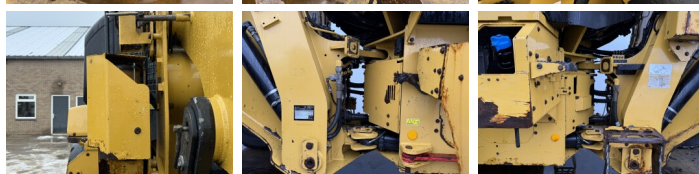

Caterpillar

Caterpillar 926M

BOSS
MACHINERY

€ 34.500 wy??czny podatek

Rok **2019**
Numer referencyjny **BM007220**
Godziny **17.460**

Algemeen

Typ **926M**
Lokalizacja **Veldhoven, Netherlands**
Dutch vehicle
Certificaat **CE + EPA**

Opis

Available at Boss Machinery! This Caterpillar 926M Wheel Loader from 2019 has an engine power of 114 kW and counts 17460 operational hours. Always worked in The Netherlands. The total weight of this Caterpillar 926M is 13400 kg and the dimensions are 7.13 x 2.50 x 3.40. Furthermore, this 926M is equipped with Radio, Electrical Mirrors, Bluetooth, Weighing system, Szybkoz??cze, Climate Control, Airco, Ventilated Seat, Heated Seat, Camera, Centralne smarowanie. The Caterpillar Wheel Loader also has a CE + EPA marking. Do you want more information or do you want to try the Caterpillar 926M at our yard? Please let us know.

Maten / Gewichten

Waga **13400**
Wymiary D*S*W **7.13 x 2.50 x 3.40**

Technische informatie

Konfiguracje dysków **4x4**

Motor informatie

Marka silnika **Caterpillar**
Model silnika **C7.1**
Cylindry **6**
Turbo
Wydajno?? w kW **114**