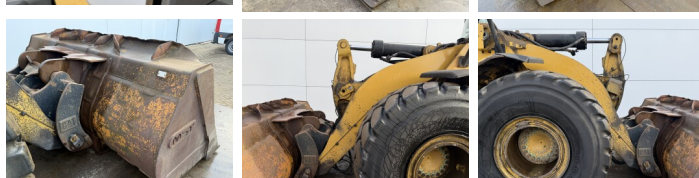

Caterpillar

Caterpillar 966K

BOSS
MACHINERY

€ 45.000 wy??czny podatek

Rok 2012
Numer referencyjny BM007208

Algemeen

Typ 966K
Lokalizacja Veldhoven, Netherlands
Certificaat CE

Opis

Available at Boss Machinery! This Caterpillar 966K Wheel Loader from 2012 has an engine power of 219 kW and counts 0 operational hours. The total weight of this Caterpillar 966K is 24000 kg and the dimensions are 8.57 x 3.08 x 3.59 . Furthermore, this 966K is equipped with Joystick steering, Aircro, Radio, Camera, 3rd Function , Szybkoz??cze, Bluetooth, Backup alarm, Climate Control, Centralne smarowanie. The Caterpillar Wheel Loader also has a CE marking. Do you want more information or do you want to try the Caterpillar 966K at our yard? Please let us know.

Maten / Gewichten

Waga 24000
Wymiary D*S*W 8.57 x 3.08 x 3.59

Technische informatie

Konfiguracje dysków 4x4

Motor informatie

Marka silnika Caterpillar
Model silnika C9.3 ACERT
Cylindry 6
Turbo
Wydajno?? w kW 219

Banden / Rupsen

70% 70% 26.5R25
70% 70% 26.5R25