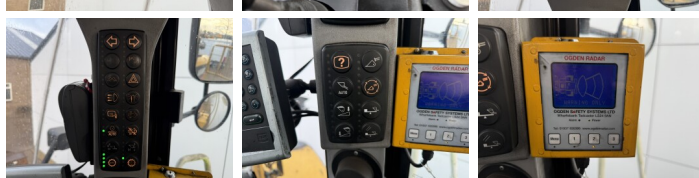

Caterpillar

Caterpillar 966K

BOSS
MACHINERY

€ 45.000 wy??czny podatek

Rok 2012
Numer referencyjny BM007208

Algemeen

Typ 966K
Lokalizacja Veldhoven, Netherlands
Certificaat CE

Opis

Available at Boss Machinery! This Caterpillar 966K Wheel Loader from 2012 has an engine power of 219 kW and counts 0 operational hours. The total weight of this Caterpillar 966K is 24000 kg and the dimensions are 8.57 x 3.08 x 3.59 . Furthermore, this 966K is equipped with Joystick steering, Aircro, Radio, Camera, 3rd Function , Szybkoz??cze, Bluetooth, Backup alarm, Climate Control, Centralne smarowanie. The Caterpillar Wheel Loader also has a CE marking. Do you want more information or do you want to try the Caterpillar 966K at our yard? Please let us know.

Maten / Gewichten

Waga 24000
Wymiary D*S*W 8.57 x 3.08 x 3.59

Technische informatie

Konfiguracje dysków 4x4

Motor informatie

Marka silnika Caterpillar
Model silnika C9.3 ACERT
Cylindry 6
Turbo
Wydajno?? w kW 219

Banden / Rupsen

70% 70% 26.5R25
70% 70% 26.5R25