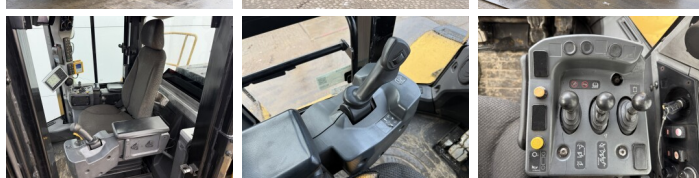

Caterpillar

Caterpillar 966K

BOSS
MACHINERY

€ 45.000 wy??czny podatek

Rok 2012
Numer referencyjny BM007208

Algemeen

Typ 966K
Lokalizacja Veldhoven, Netherlands
Certificaat CE

Opis

Available at Boss Machinery! This Caterpillar 966K Wheel Loader from 2012 has an engine power of 219 kW and counts 0 operational hours. The total weight of this Caterpillar 966K is 24000 kg and the dimensions are 8.57 x 3.08 x 3.59 . Furthermore, this 966K is equipped with Joystick steering, Aircro, Radio, Camera, 3rd Function , Szybkoz??cze, Bluetooth, Backup alarm, Climate Control, Centralne smarowanie. The Caterpillar Wheel Loader also has a CE marking. Do you want more information or do you want to try the Caterpillar 966K at our yard? Please let us know.

Maten / Gewichten

Waga 24000
Wymiary D*S*W 8.57 x 3.08 x 3.59

Technische informatie

Konfiguracje dysków 4x4

Motor informatie

Marka silnika Caterpillar
Model silnika C9.3 ACERT
Cylindry 6
Turbo
Wydajno?? w kW 219

Banden / Rupsen

70% 70% 26.5R25
70% 70% 26.5R25