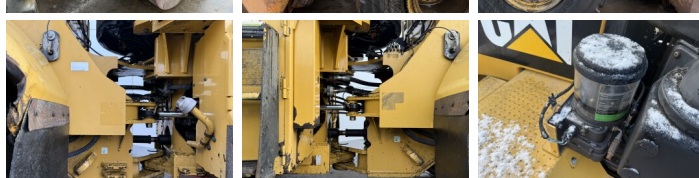

Caterpillar

Caterpillar 966K

BOSS
MACHINERY

€ 45.000 wy??czny podatek

Rok 2012
Numer referencyjny BM007208

Algemeen

Typ 966K
Lokalizacja Veldhoven, Netherlands
Certificaat CE

Opis

Available at Boss Machinery! This Caterpillar 966K Wheel Loader from 2012 has an engine power of 219 kW and counts 0 operational hours. The total weight of this Caterpillar 966K is 24000 kg and the dimensions are 8.57 x 3.08 x 3.59 . Furthermore, this 966K is equipped with Joystick steering, Aircro, Radio, Camera, 3rd Function , Szybkoz??cze, Bluetooth, Backup alarm, Climate Control, Centralne smarowanie. The Caterpillar Wheel Loader also has a CE marking. Do you want more information or do you want to try the Caterpillar 966K at our yard? Please let us know.

Maten / Gewichten

Waga 24000
Wymiary D*S*W 8.57 x 3.08 x 3.59

Technische informatie

Konfiguracje dysków 4x4

Motor informatie

Marka silnika Caterpillar
Model silnika C9.3 ACERT
Cylindry 6
Turbo
Wydajno?? w kW 219

Banden / Rupsen

70% 70% 26.5R25
70% 70% 26.5R25