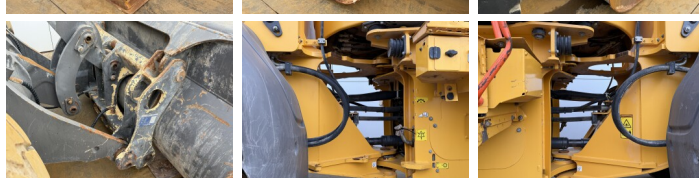

Volvo

Volvo L60H

BOSS
MACHINERY

€ 69.500 wy?czny podatek

Rok **2021**
Numer referencyjny **BM007063**
Godziny **10.582**

Algemeen

Typ **L60H**
Lokalizacja **Veldhoven, Netherlands**
Certificaat **EPA**
Available at Boss Machinery! This Volvo L60H Wheel Loader from 2021 has an engine power of 122 kW and counts 10582 operational hours. The total weight of this Volvo L60H is 13600 kg and the dimensions are 7.96 x 2.44 x 3.26. Furthermore, this L60H is equipped with Bluetooth, Szybkoz??cze, Climate Control, Airco, Heated Seat, Camera, Radio, Electrical Mirrors. The Volvo Wheel Loader also has a EPA marking. Do you want more information or do you want to try the Volvo L60H at our yard? Please let us know.

Banden / Rupsen

60% 30% **20.5R25**
30% 30% **20.5R25**

Opties

Bluetooth

Szybkoz??cze

Climate Control

Airco

Heated Seat