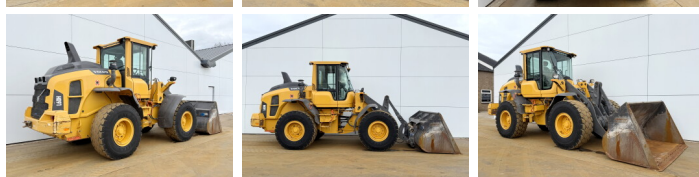

Volvo

Volvo L60H

BOSS
MACHINERY

€ 69.500 wy?czny podatek

Rok **2021**
Numer referencyjny **BM007063**
Godziny **10.582**

Algemeen

Typ **L60H**
Lokalizacja **Veldhoven, Netherlands**
Certificaat **EPA**
Available at Boss Machinery! This Volvo L60H Wheel Loader from 2021 has an engine power of 122 kW and counts 10582 operational hours. The total weight of this Volvo L60H is 13600 kg and the dimensions are 7.96 x 2.44 x 3.26. Furthermore, this L60H is equipped with Bluetooth, Szybkoz??cze, Climate Control, Airco, Heated Seat, Camera, Radio, Electrical Mirrors. The Volvo Wheel Loader also has a EPA marking. Do you want more information or do you want to try the Volvo L60H at our yard? Please let us know.

Maten / Gewichten

Wymiary D*S*W **7.96 x 2.44 x 3.26**
Waga **13600**

Technische informatie

Konfiguracje dysków **4x4**

Motor informatie

Marka silnika **Volvo**
Model silnika **D6J**
Cylindry **6**
Turbo
Wydajno?? w kW **122**

Banden / Rupsen

60% 30% **20.5R25**
30% 30% **20.5R25**

Opties

Bluetooth

Szybkoz??cze

Climate Control

Airco

Heated Seat