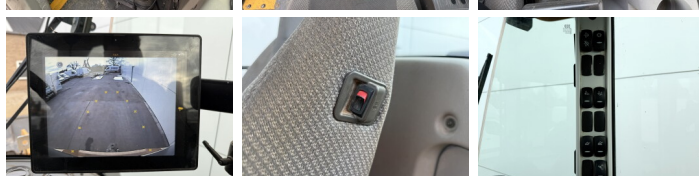

Volvo

Volvo L60H

BOSS
MACHINERY

€ 69.500 wy?czny podatek

Rok **2021**
Numer referencyjny **BM007063**
Godziny **10.582**

Algemeen

Typ **L60H**
Lokalizacja **Veldhoven, Netherlands**
Certificaat **EPA**
Available at Boss Machinery! This Volvo L60H Wheel Loader from 2021 has an engine power of 122 kW and counts 10582 operational hours. The total weight of this Volvo L60H is 13600 kg and the dimensions are 7.96 x 2.44 x 3.26. Furthermore, this L60H is equipped with Bluetooth, Szybkoz??cze, Climate Control, Airco, Heated Seat, Camera, Radio, Electrical Mirrors. The Volvo Wheel Loader also has a EPA marking. Do you want more information or do you want to try the Volvo L60H at our yard? Please let us know.

Banden / Rupsen

60% 30% **20.5R25**
30% 30% **20.5R25**

Opties

Bluetooth

Szybkoz??cze

Climate Control

Airco

Heated Seat