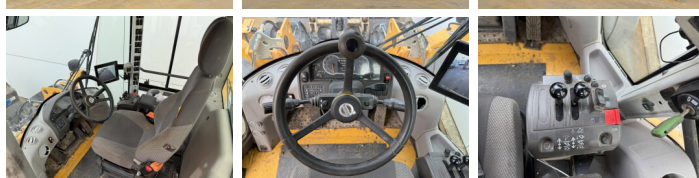

Volvo

Volvo L60H

BOSS
MACHINERY

€ 69.500 wy?czny podatek

Rok **2021**
Numer referencyjny **BM007063**
Godziny **10.582**

Algemeen

Typ **L60H**
Lokalizacja **Veldhoven, Netherlands**
Certificaat **EPA**
Available at Boss Machinery! This Volvo L60H Wheel Loader from 2021 has an engine power of 122 kW and counts 10582 operational hours. The total weight of this Volvo L60H is 13600 kg and the dimensions are 7.96 x 2.44 x 3.26. Furthermore, this L60H is equipped with Bluetooth, Szybkoz??cze, Climate Control, Airco, Heated Seat, Camera, Radio, Electrical Mirrors. The Volvo Wheel Loader also has a EPA marking. Do you want more information or do you want to try the Volvo L60H at our yard? Please let us know.

Banden / Rupsen

60% 30% **20.5R25**
30% 30% **20.5R25**

Opties

Bluetooth

Szybkoz??cze

Climate Control

Airco

Heated Seat