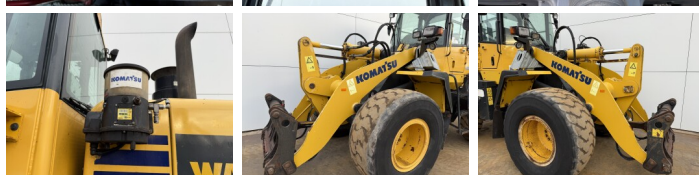

Komatsu

Komatsu WA250-5

BOSS
MACHINERY

€ 22.500 wy??czny podatek

Rok **2008**
Numer referencyjny **BM007109**
Godziny **10.422**

Algemeen

Typ **WA250-5**
Lokalizacja **Veldhoven, Netherlands**
Dutch vehicle
Certificaat **CE**

Opis
Available at Boss Machinery! This Komatsu WA250-5 Wheel Loader from 2008 has an engine power of 101 kW and counts 10422 operational hours. Always worked in The Netherlands. The total weight of this Komatsu WA250-5 is 13500 kg and the dimensions are 6.14 x 2.58 x 3.19. Furthermore, this WA250-5 is equipped with Climate Control, Radio, Airco, Szybkoz??cze, Centralne smarowanie. The Komatsu Wheel Loader also has a CE marking. Do you want more information or do you want to try the Komatsu WA250-5 at our yard? Please let us know.

Maten / Gewichten

Waga **13500**
Wymiary D*S*W **6.14 x 2.58 x 3.19**

Technische informatie

Konfiguracje dysków **4x4**

Motor informatie

Marka silnika **Komatsu**
Model silnika **SAA6D102E??**
Cylindry **6**
Turbo
Wydajno?? w kW **101**

Banden / Rupsen

5% 5% **600/65R25**

10% 10%

600/65R25

Opties

Climate Control

Radio

Airco