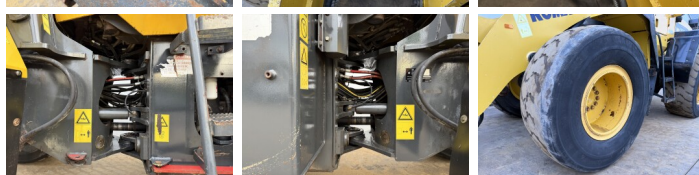

Opis
Available at Boss Machinery! This Komatsu WA250-5 Wheel Loader from 2008 has an engine power of 101 kW and counts 10422 operational hours. Always worked in The Netherlands. The total weight of this Komatsu WA250-5 is 13500 kg and the dimensions are 6.14 x 2.58 x 3.19. Furthermore, this WA250-5 is equipped with Climate Control, Radio, Airco, Szybkoz??cze, Centralne smarowanie. The Komatsu Wheel Loader also has a CE marking. Do you want more information or do you want to try the Komatsu WA250-5 at our yard? Please let us know.

Banden / Rupsen

5% 5% **600/65R25**

10% 10%

600/65R25

Opties

Climate Control

Radio

Airco