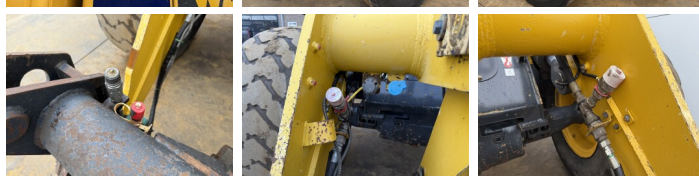

Opis
Available at Boss Machinery! This Komatsu WA250-5 Wheel Loader from 2008 has an engine power of 101 kW and counts 10422 operational hours. Always worked in The Netherlands. The total weight of this Komatsu WA250-5 is 13500 kg and the dimensions are 6.14 x 2.58 x 3.19. Furthermore, this WA250-5 is equipped with Climate Control, Radio, Airco, Szybkoz??cze, Centralne smarowanie. The Komatsu Wheel Loader also has a CE marking. Do you want more information or do you want to try the Komatsu WA250-5 at our yard? Please let us know.

Banden / Rupsen

5% 5% **600/65R25**

10% 10%

600/65R25

Opties

Climate Control

Radio

Airco