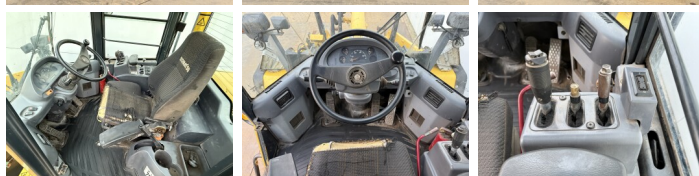

Komatsu

Komatsu WA250-5

BOSS
MACHINERY

€ 22.500 wy??czny podatek

Rok **2008**
Numer referencyjny **BM007109**
Godziny **10.422**

Algemeen

Typ **WA250-5**
Lokalizacja **Veldhoven, Netherlands**
Dutch vehicle
Certificaat **CE**

Opis
Available at Boss Machinery! This Komatsu WA250-5 Wheel Loader from 2008 has an engine power of 101 kW and counts 10422 operational hours. Always worked in The Netherlands. The total weight of this Komatsu WA250-5 is 13500 kg and the dimensions are 6.14 x 2.58 x 3.19. Furthermore, this WA250-5 is equipped with Climate Control, Radio, Airco, Szybkoz??cze, Centralne smarowanie. The Komatsu Wheel Loader also has a CE marking. Do you want more information or do you want to try the Komatsu WA250-5 at our yard? Please let us know.

Maten / Gewichten

Waga **13500**
Wymiary D*S*W **6.14 x 2.58 x 3.19**

Technische informatie

Konfiguracje dysków **4x4**

Motor informatie

Marka silnika **Komatsu**
Model silnika **SAA6D102E??**
Cylindry **6**
Turbo
Wydajno?? w kW **101**

Banden / Rupsen

5% 5% **600/65R25**