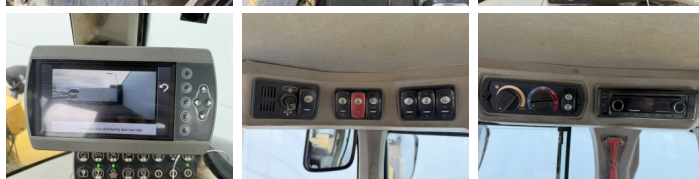

Caterpillar

Caterpillar 938K

BOSS
MACHINERY

Rok **2013**
Numer referencyjny **BM006976**
Godziny **16.182**

Algemeen

Typ **938K**
Lokalizacja **Veldhoven, Netherlands**
Certificaat **CE + EPA**
Available at Boss Machinery! This Caterpillar 938K Wheel Loader from 2013 has an engine power of 129 kW and counts 16182 operational hours. The total weight of this Caterpillar 938K is 15800 kg and the dimensions are 7.68 x 2.82 x 3.36. Furthermore, this 938K is equipped with AdBlue, Camera, Airco, Centralne smarowanie. The Caterpillar Wheel Loader also has a CE + EPA marking. Do you want more information or do you want to try the Caterpillar 938K at our yard? Please let us know.

Banden / Rupsen

80% 80% **20.5R25**
80% 80% **20.5R25**

Opties

AdBlue

Camera

Airco

Centralne smarowanie