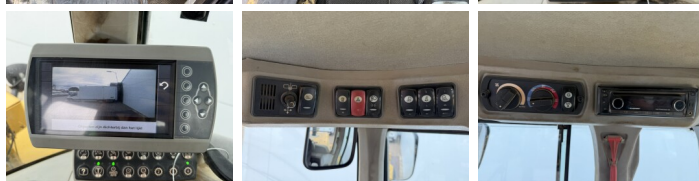

Caterpillar

Caterpillar 938K

BOSS
MACHINERY

Rok **2013**
Numer referencyjny **BM006976**
Godziny **16.182**

Algemeen

Typ **938K**
Lokalizacja **Veldhoven, Netherlands**
Certificaat **CE + EPA**
Available at Boss Machinery! This Caterpillar 938K Wheel Loader from 2013 has an engine power of 129 kW and counts 16182 operational hours. The total weight of this Caterpillar 938K is 15800 kg and the dimensions are 7.68 x 2.82 x 3.36. Furthermore, this 938K is equipped with Camera, Airco, AdBlue, Centralne smarowanie. The Caterpillar Wheel Loader also has a CE + EPA marking. Do you want more information or do you want to try the Caterpillar 938K at our yard? Please let us know.

Maten / Gewichten

Wymiary D*S*W **7.68 x 2.82 x 3.36**
Waga **15800**

Technische informatie

Konfiguracje dysków **4x4**

Motor informatie

Marka silnika **Caterpillar**
Model silnika **C6.6**
Cylindry **6**
Turbo
Wydajno?? w kW **129**

Banden / Rupsen

80% 80% **20.5R25**
80% 80% **20.5R25**

Opties

Camera

Airco
AdBlue
Centralne smarowanie