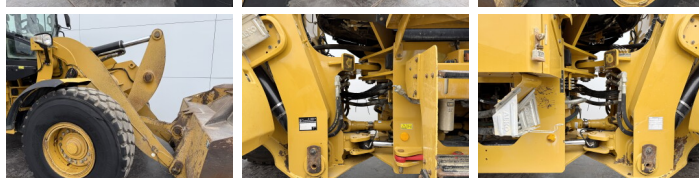

Caterpillar

Caterpillar 938K

BOSS
MACHINERY

Rok **2013**
Numer referencyjny **BM006976**
Godziny **16.182**

Algemeen

Typ **938K**
Lokalizacja **Veldhoven, Netherlands**
Certificaat **CE + EPA**
Available at Boss Machinery! This Caterpillar 938K Wheel Loader from 2013 has an engine power of 129 kW and counts 16182 operational hours. The total weight of this Caterpillar 938K is 15800 kg and the dimensions are 7.68 x 2.82 x 3.36. Furthermore, this 938K is equipped with AdBlue, Camera, Airco, Centralne smarowanie. The Caterpillar Wheel Loader also has a CE + EPA marking. Do you want more information or do you want to try the Caterpillar 938K at our yard? Please let us know.

Maten / Gewichten

Wymiary D*S*W **7.68 x 2.82 x 3.36**
Waga **15800**

Technische informatie

Konfiguracje dysków **4x4**

Motor informatie

Marka silnika **Caterpillar**
Model silnika **C6.6**
Cylindry **6**
Turbo
Wydajno?? w kW **129**

Banden / Rupsen

80% 80% **20.5R25**
80% 80% **20.5R25**

Opties

AdBlue

Camera

Airco

Centralne smarowanie