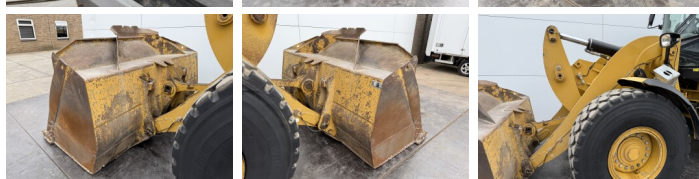

Caterpillar

Caterpillar 938K

BOSS
MACHINERY

Rok **2013**
Numer referencyjny **BM006976**
Godziny **16.182**

Algemeen

Typ **938K**
Lokalizacja **Veldhoven, Netherlands**
Certificaat **CE + EPA**
Available at Boss Machinery! This Caterpillar 938K Wheel Loader from 2013 has an engine power of 129 kW and counts 16182 operational hours. The total weight of this Caterpillar 938K is 15800 kg and the dimensions are 7.68 x 2.82 x 3.36. Furthermore, this 938K is equipped with AdBlue, Camera, Airco, Centralne smarowanie. The Caterpillar Wheel Loader also has a CE + EPA marking. Do you want more information or do you want to try the Caterpillar 938K at our yard? Please let us know.

Maten / Gewichten

Wymiary D*S*W **7.68 x 2.82 x 3.36**
Waga **15800**

Technische informatie

Konfiguracje dysków **4x4**

Motor informatie

Marka silnika **Caterpillar**
Model silnika **C6.6**
Cylindry **6**
Turbo
Wydajno?? w kW **129**

Banden / Rupsen

80% 80% **20.5R25**
80% 80% **20.5R25**

Opties

AdBlue

Camera

Airco

Centralne smarowanie