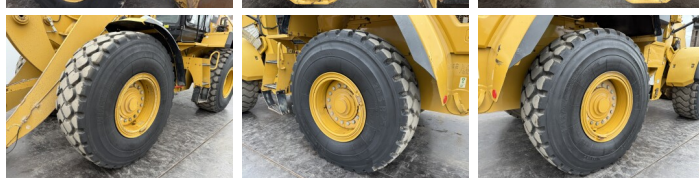

Caterpillar

Caterpillar 938K

BOSS
MACHINERY

Rok **2013**
Numer referencyjny **BM006976**
Godziny **16.182**

Algemeen

Typ **938K**
Lokalizacja **Veldhoven, Netherlands**
Certificaat **CE + EPA**
Available at Boss Machinery! This Caterpillar 938K Wheel Loader from 2013 has an engine power of 129 kW and counts 16182 operational hours. The total weight of this Caterpillar 938K is 15800 kg and the dimensions are 7.68 x 2.82 x 3.36. Furthermore, this 938K is equipped with AdBlue, Camera, Airco, Centralne smarowanie. The Caterpillar Wheel Loader also has a CE + EPA marking. Do you want more information or do you want to try the Caterpillar 938K at our yard? Please let us know.

Maten / Gewichten

Wymiary D*S*W **7.68 x 2.82 x 3.36**
Waga **15800**

Technische informatie

Konfiguracje dysków **4x4**

Motor informatie

Marka silnika **Caterpillar**
Model silnika **C6.6**
Cylindry **6**
Turbo
Wydajno?? w kW **129**

Banden / Rupsen

80% 80% **20.5R25**
80% 80% **20.5R25**

Opties

AdBlue

Camera

Airco

Centralne smarowanie