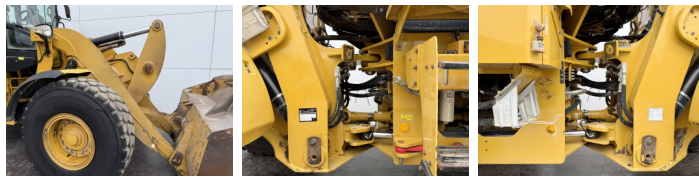

Caterpillar

Caterpillar 938K

BOSS
MACHINERY

Rok **2013**
Numer referencyjny **BM006976**
Godziny **16.182**

Algemeen

Typ **938K**
Lokalizacja **Veldhoven, Netherlands**
Certificaat **CE + EPA**
Available at Boss Machinery! This Caterpillar 938K Wheel Loader from 2013 has an engine power of 129 kW and counts 16182 operational hours. The total weight of this Caterpillar 938K is 15800 kg and the dimensions are 7.68 x 2.82 x 3.36. Furthermore, this 938K is equipped with Camera, Airco, AdBlue, Centralne smarowanie. The Caterpillar Wheel Loader also has a CE + EPA marking. Do you want more information or do you want to try the Caterpillar 938K at our yard? Please let us know.

Maten / Gewichten

Wymiary D*S*W **7.68 x 2.82 x 3.36**
Waga **15800**

Technische informatie

Konfiguracje dysków **4x4**

Motor informatie

Marka silnika **Caterpillar**
Model silnika **C6.6**
Cylindry **6**
Turbo
Wydajno?? w kW **129**

Banden / Rupsen

80% 80% **20.5R25**
80% 80% **20.5R25**

Opties

Camera

Airco
AdBlue
Centralne smarowanie