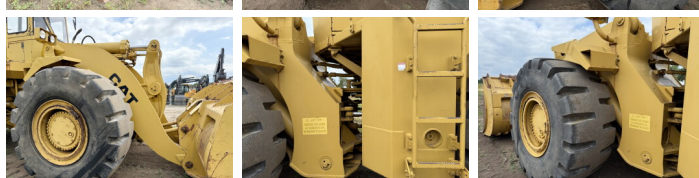

Caterpillar

Caterpillar 988B

BOSS
MACHINERY

€ 59.500 wy??czny podatek

Rok **1990**
Numer referencyjny **BC000278**
Godziny **7.624**

Algemeen

Typ **988B**
Lokalizacja **Veldhoven, Netherlands**
Certificaat **CE**
Chassis nummer **50W10067**

Opis

Available at Boss Machinery! This Caterpillar 988B Wheel Loader from 1990 has an engine power of 280 kW and counts 7624 operational hours. The total weight of this Caterpillar 988B is 45580 kg and the dimensions are 10.39 x 3.55 x 4.14. Furthermore, this 988B is equipped with Air Suspension Seat. The Caterpillar Wheel Loader also has a CE marking. Do you want more information or do you want to try the Caterpillar 988B at our yard? Please let us know.

Maten / Gewichten

Wymiary D*S*W **10.39 x 3.55 x 4.14**
Waga **45580**

Technische informatie

Konfiguracje dysków **4x4**

Motor informatie

Marka silnika **Caterpillar**
Model silnika **3408**
Cylindry **8**
Turbo
Wydajno?? w kW **280**

Banden / Rupsen

90% 90% **35/65-33**
90% 90% **35/65-33**