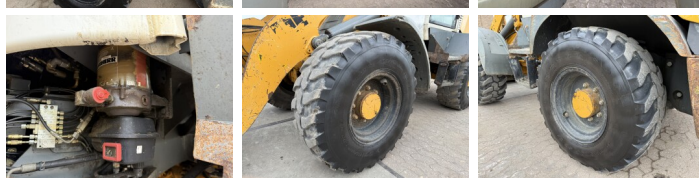

Liebherr

Liebherr L509 Stereo

BOSS
MACHINERY

€ 21.000 wy??czny podatek

Rok **2012**
Numer referencyjny **BM006678**
Godziny **6.180**

Algemeen

Typ **L509 Stereo**
Lokalizacja **Veldhoven, Netherlands**
Certificaat **CE**

Opis

Available at Boss Machinery! This Liebherr L509 Stereo Wheel Loader from 2012 has an engine power of 61 kW and counts 6180 operational hours. The total weight of this Liebherr L509 Stereo is 8560 kg and the dimensions are 5.55 x 1.95 x 2.78. Furthermore, this L509 Stereo is equipped with Radio, Szybkoz??cze, Centralne smarowanie. The Liebherr Wheel Loader also has a CE marking. Do you want more information or do you want to try the Liebherr L509 Stereo at our yard? Please let us know.

Maten / Gewichten

Waga **8560**
Wymiary D*S*W **5.55 x 1.95 x 2.78**

Technische informatie

Konfiguracje dysków **4x4 (4 Wheel Steering)**

Motor informatie

Marka silnika **Deutz**
Model silnika **TD 2011 L4 W**
Cylindry **4**
Wydajno?? w kW **61**

Banden / Rupsen

20% 20% **405/70R20 Dunlop**
20% 20% **405/70R20 Dunlop**

Opties