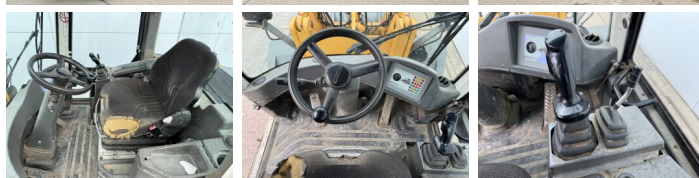

Liebherr

Liebherr L509 Stereo

BOSS
MACHINERY

€ 21.000 wy??czny podatek

Rok **2012**
Numer referencyjny **BM006678**
Godziny **6.180**

Algemeen

Typ **L509 Stereo**
Lokalizacja **Veldhoven, Netherlands**
Certificaat **CE**

Opis

Available at Boss Machinery! This Liebherr L509 Stereo Wheel Loader from 2012 has an engine power of 61 kW and counts 6180 operational hours. The total weight of this Liebherr L509 Stereo is 8560 kg and the dimensions are 5.55 x 1.95 x 2.78. Furthermore, this L509 Stereo is equipped with Radio, Szybkoz??cze, Centralne smarowanie. The Liebherr Wheel Loader also has a CE marking. Do you want more information or do you want to try the Liebherr L509 Stereo at our yard? Please let us know.

Maten / Gewichten

Waga **8560**
Wymiary D*S*W **5.55 x 1.95 x 2.78**

Technische informatie

Konfiguracje dysków **4x4 (4 Wheel Steering)**

Motor informatie

Marka silnika **Deutz**
Model silnika **TD 2011 L4 W**
Cylindry **4**
Wydajno?? w kW **61**

Banden / Rupsen

20% 20% **405/70R20 Dunlop**
20% 20% **405/70R20 Dunlop**

Opties