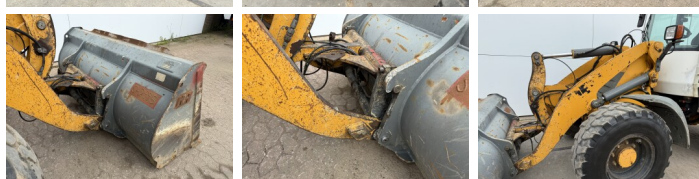

Liebherr

Liebherr L509 Stereo

BOSS
MACHINERY

€ 21.000 wy??czny podatek

Rok **2012**
Numer referencyjny **BM006678**
Godziny **6.180**

Algemeen

Typ **L509 Stereo**
Lokalizacja **Veldhoven, Netherlands**
Certificaat **CE**

Opis

Available at Boss Machinery! This Liebherr L509 Stereo Wheel Loader from 2012 has an engine power of 61 kW and counts 6180 operational hours. The total weight of this Liebherr L509 Stereo is 8560 kg and the dimensions are 5.55 x 1.95 x 2.78. Furthermore, this L509 Stereo is equipped with Radio, Szybkoz??cze, Centralne smarowanie. The Liebherr Wheel Loader also has a CE marking. Do you want more information or do you want to try the Liebherr L509 Stereo at our yard? Please let us know.

Maten / Gewichten

Waga **8560**
Wymiary D*S*W **5.55 x 1.95 x 2.78**

Technische informatie

Konfiguracje dysków **4x4 (4 Wheel Steering)**

Motor informatie

Marka silnika **Deutz**
Model silnika **TD 2011 L4 W**
Cylindry **4**
Wydajno?? w kW **61**

Banden / Rupsen

20% 20% **405/70R20 Dunlop**
20% 20% **405/70R20 Dunlop**

Opties