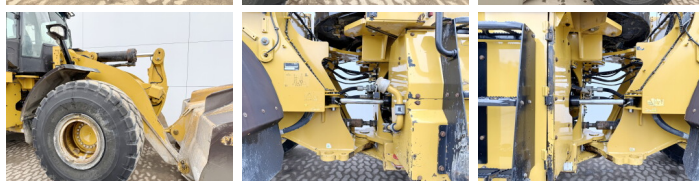

Caterpillar

Caterpillar 966M

BOSS
MACHINERY

Rok **2016**
Numer referencyjny **BM006613**
Godziny **13.129**

Algemeen

Typ **966M**
Lokalizacja **Veldhoven, Netherlands**
Dutch vehicle
Certificaat **CE**

Opis

Available at Boss Machinery! This Caterpillar 966M Wheel Loader from 2016 has an engine power of 229 kW and counts 13129 operational hours. Always worked in The Netherlands. The total weight of this Caterpillar 966M is 24000 kg and the dimensions are 9.02 x 3.21 x 3.60. Furthermore, this 966M is equipped with AdBlue, Heated Mirrors, Camera, Weighing system, 3rd Function , Joystick steering, Heated Seat, Bluetooth, Airco, Electrical Mirrors, Climate Control, Backup alarm, Radio, Centralne smarowanie. The Caterpillar Wheel Loader also has a CE marking. Do you want more information or do you want to try the Caterpillar 966M at our yard? Please let us know.

Maten / Gewichten

Wymiary D*S*W **9.02 x 3.21 x 3.60**
Waga **24000**

Technische informatie

Konfiguracje dysków **4x4**

Motor informatie

Marka silnika **Caterpillar**
Model silnika **C9.3**
Cylindry **6**
Turbo
Wydajno?? w kW **229**

Banden / Rupsen