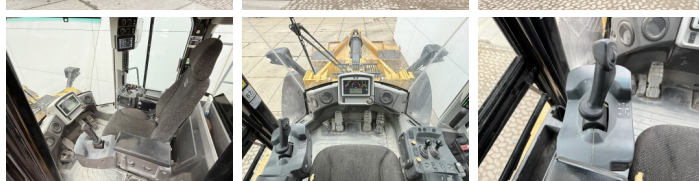

Caterpillar

Caterpillar 966M

BOSS
MACHINERY

Rok **2016**
Numer referencyjny **BM006613**
Godziny **13.129**

Algemeen

Typ **966M**
Lokalizacja **Veldhoven, Netherlands**
Dutch vehicle
Certificaat **CE**

Opis

Available at Boss Machinery! This Caterpillar 966M Wheel Loader from 2016 has an engine power of 229 kW and counts 13129 operational hours. Always worked in The Netherlands. The total weight of this Caterpillar 966M is 24000 kg and the dimensions are 9.02 x 3.21 x 3.60. Furthermore, this 966M is equipped with AdBlue, Heated Mirrors, Camera, Weighing system, 3rd Function , Joystick steering, Heated Seat, Bluetooth, Airco, Electrical Mirrors, Climate Control, Backup alarm, Radio, Centralne smarowanie. The Caterpillar Wheel Loader also has a CE marking. Do you want more information or do you want to try the Caterpillar 966M at our yard? Please let us know.

Maten / Gewichten

Wymiary D*S*W **9.02 x 3.21 x 3.60**
Waga **24000**

Technische informatie

Konfiguracje dysków **4x4**

Motor informatie

Marka silnika **Caterpillar**
Model silnika **C9.3**
Cylindry **6**
Turbo
Wydajno?? w kW **229**

Banden / Rupsen