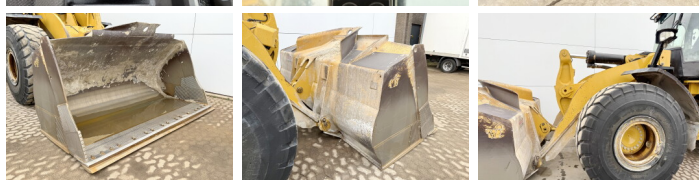

Caterpillar

Caterpillar 966M

BOSS
MACHINERY

Rok **2016**
Numer referencyjny **BM006613**
Godziny **13.129**

Algemeen

Typ **966M**
Lokalizacja **Veldhoven, Netherlands**
Dutch vehicle
Certificaat **CE**

Opis

Available at Boss Machinery! This Caterpillar 966M Wheel Loader from 2016 has an engine power of 229 kW and counts 13129 operational hours. Always worked in The Netherlands. The total weight of this Caterpillar 966M is 24000 kg and the dimensions are 9.02 x 3.21 x 3.60. Furthermore, this 966M is equipped with AdBlue, Heated Mirrors, Camera, Weighing system, 3rd Function , Joystick steering, Heated Seat, Bluetooth, Airco, Electrical Mirrors, Climate Control, Backup alarm, Radio, Centralne smarowanie. The Caterpillar Wheel Loader also has a CE marking. Do you want more information or do you want to try the Caterpillar 966M at our yard? Please let us know.

Maten / Gewichten

Wymiary D*S*W **9.02 x 3.21 x 3.60**
Waga **24000**

Technische informatie

Konfiguracje dysków **4x4**

Motor informatie

Marka silnika **Caterpillar**
Model silnika **C9.3**
Cylindry **6**
Turbo
Wydajno?? w kW **229**

Banden / Rupsen