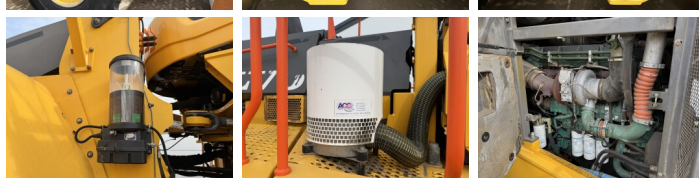

Volvo

Volvo L350H

BOSS
MACHINERY

€ 195.000 wy??czny podatek

Rok **2018**
Numer referencyjny **BM006499**
Godziny **11.216**

Algemeen

Typ **L350H**
Lokalizacja **Veldhoven, Netherlands**
Dutch vehicle
Certificaat **CE**
Chassis nummer **VCEL350HT00001090**

Opis

Available at Boss Machinery! This Volvo L350H Wheel Loader from 2018 has an engine power of 395 kW and counts 11216 operational hours. Always worked in The Netherlands. The total weight of this Volvo L350H is 56300 kg and the dimensions are 11.48 x 3.90 x 4.10. Furthermore, this L350H is equipped with Heated Seat, Bluetooth, CDC Steering, Radio, AdBlue, Beacon, Pressurised Cabin, Camera, Centralne smarowanie. The Volvo Wheel Loader also has a CE marking. Do you want more information or do you want to try the Volvo L350H at our yard? Please let us know.

Maten / Gewichten

Wymiary D*S*W **11.48 x 3.90 x 4.10**
Waga **56300**

Technische informatie

Konfiguracje dysków **4x4**

Motor informatie

Marka silnika **Volvo**
Model silnika **D16J**
Cylindry **6**
Turbo
Wydajno?? w kW **395**

Banden / Rupsen