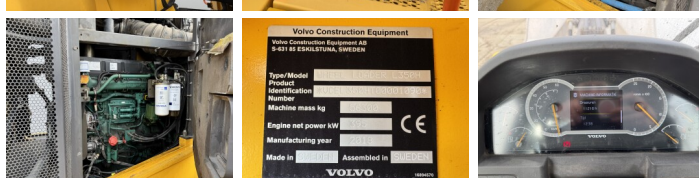

Volvo

Volvo L350H

BOSS
MACHINERY

€ 195.000 wy??czny podatek

Rok **2018**
Numer referencyjny **BM006499**
Godziny **11.216**

Algemeen

Typ **L350H**
Lokalizacja **Veldhoven, Netherlands**
Dutch vehicle
Certificaat **CE**
Chassis nummer **VCEL350HT00001090**

Opis

Available at Boss Machinery! This Volvo L350H Wheel Loader from 2018 has an engine power of 395 kW and counts 11216 operational hours. Always worked in The Netherlands. The total weight of this Volvo L350H is 56300 kg and the dimensions are 11.48 x 3.90 x 4.10. Furthermore, this L350H is equipped with Heated Seat, Bluetooth, CDC Steering, Radio, AdBlue, Beacon, Pressurised Cabin, Camera, Centralne smarowanie. The Volvo Wheel Loader also has a CE marking. Do you want more information or do you want to try the Volvo L350H at our yard? Please let us know.

Maten / Gewichten

Wymiary D*S*W **11.48 x 3.90 x 4.10**
Waga **56300**

Technische informatie

Konfiguracje dysków **4x4**

Motor informatie

Marka silnika **Volvo**
Model silnika **D16J**
Cylindry **6**
Turbo
Wydajno?? w kW **395**

Banden / Rupsen