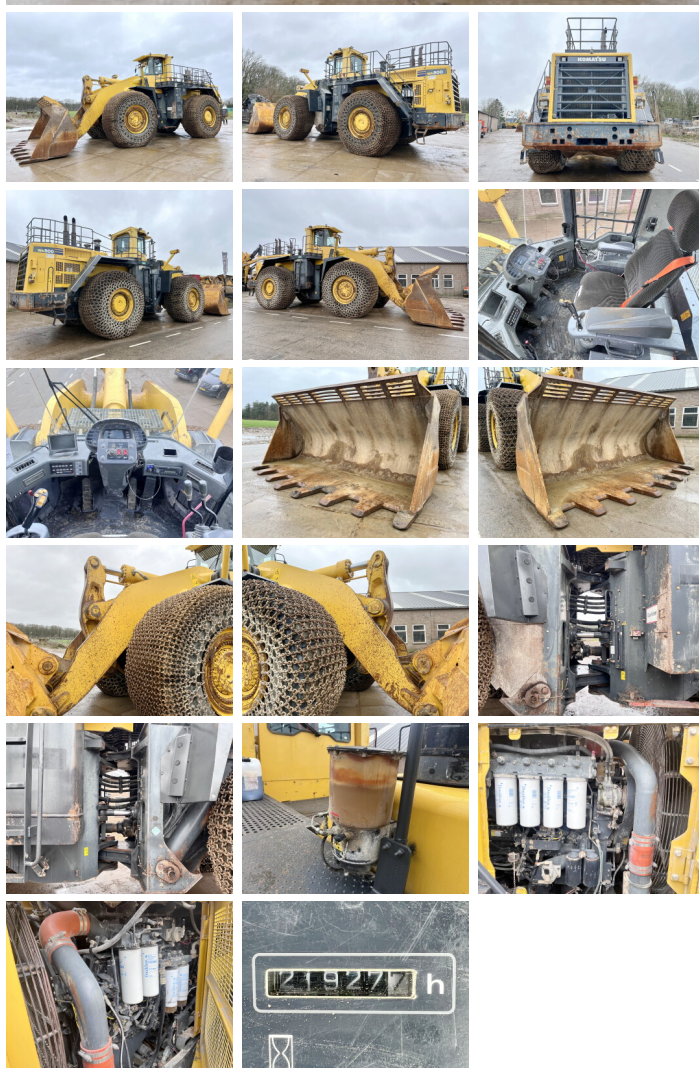

Komatsu

Komatsu WA800-3E0

BOSS
MACHINERY

Rok **2007**
Numer referencyjny **BM005517**
Godziny **21.923**

Algemeen

Typ **WA800-3E0**
Lokalizacja **Veldhoven, Netherlands**
Certificaat **CE**

Opis

Available at Boss Machinery! This Komatsu WA800-3E0 Wheel Loader from 2007 has an engine power of 636 kW and counts 21923 operational hours. The total weight of this Komatsu WA800-3E0 is 104500 kg and the dimensions are 12.10 x 4.80 x 5.3. Furthermore, this WA800-3E0 is equipped with Backup alarm, Camera, Airco, Radio, Centrale smarowanie. The Komatsu Wheel Loader also has a CE marking. Do you want more information or do you want to try the Komatsu WA800-3E0 at our yard? Please let us know.

Maten / Gewichten

Waga **104500**
Wymiary D*S*W **12.10 x 4.80 x 5.3**

Technische informatie

Konfiguracje dysków **4x4**

Motor informatie

Marka silnika **Komatsu**
Model silnika **SAA12V140E-3**
Cylindry **12**
Turbo
Wydajno?? w kW **636**