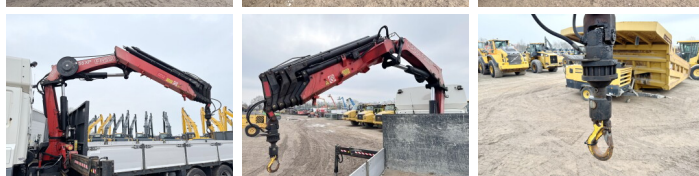

DAF

DAF CF85.410 + Fassi F215A Crane + Trailer

BOSS
MACHINERY

€ 35.000wy??czny podatek

Rok **2011**
Numer referencyjny **BC000272**
Przebieg **1.430.104**

Algemeen

Typ CF85.410 + 21ton/m Crane + Trailer euro 5
Lokalizacja Veldhoven, Netherlands
Dutch vehicle
Total seats 2
Chassis number XLRAS85MCOE896105

Opis Available at Boss Machinery! This DAF CF85.410 + 21ton/m Crane + Trailer euro 5 Truck from 2011 has an engine power of 300 kW and has 1430104 kilometres on the clock. Always worked in The Netherlands. The total weight of this DAF CF85.410 + 21ton/m Crane + Trailer euro 5 is 20850 kg and the dimensions are -. Furthermore, this CF85.410 + 21ton/m Crane + Trailer euro 5 is equipped with Tachograaf, Air Brakes, Radio, Bluetooth, Bed, Heated Mirrors, Airco, Power Steering, AdBlue, Cruise Control. Do you want more information or do you want to try the DAF CF85.410 + 21ton/m Crane + Trailer euro 5 at our yard? Please let us know.

Maten / Gewichten

Waga 20850
Maksymalna ?adowno?? 44000
GCW 64850

Technische informatie

Skrzynia biegów Manual
Axle 6x2 lift axle

Motor informatie

Cylindry	6
Wydajno?? w kW	300
Euro standard	Euro 5

Banden / Rupsen