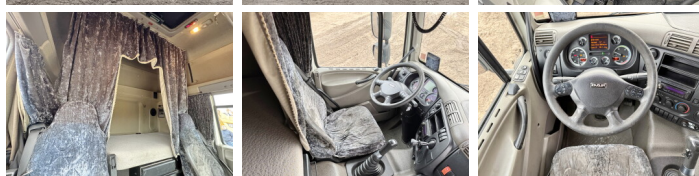

DAF

DAF CF85.410 + Fassi F215A Crane + Trailer

BOSS
MACHINERY

€ 35.000wy??czny podatek

Rok **2011**
Numer referencyjny **BC000272**
Przebieg **1.430.104**

Algemeen

Typ CF85.410 + 21ton/m Crane + Trailer euro 5
Lokalizacja Veldhoven, Netherlands
Dutch vehicle
Total seats 2
Chassis number XLRAS85MCOE896105

Opis Available at Boss Machinery! This DAF CF85.410 + 21ton/m Crane + Trailer euro 5 Truck from 2011 has an engine power of 300 kW and has 1430104 kilometres on the clock. Always worked in The Netherlands. The total weight of this DAF CF85.410 + 21ton/m Crane + Trailer euro 5 is 20850 kg and the dimensions are -. Furthermore, this CF85.410 + 21ton/m Crane + Trailer euro 5 is equipped with Tachograaf, Air Brakes, Radio, Bluetooth, Bed, Heated Mirrors, Airco, Power Steering, AdBlue, Cruise Control. Do you want more information or do you want to try the DAF CF85.410 + 21ton/m Crane + Trailer euro 5 at our yard? Please let us know.

Maten / Gewichten

Waga 20850
Maksymalna ?adowno?? 44000
GCW 64850

Technische informatie

Skrzynia biegów Manual
Axle 6x2 lift axle

Motor informatie