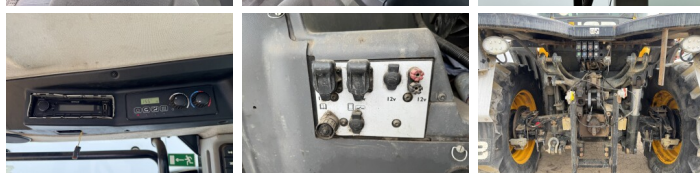

JCB

JCB Fastrac 4160

BOSS
MACHINERY

€ 54.500 wy??czny podatek

Rok **2019**
Numer referencyjny **BM007776**
Godziny **11.604**
Przebieg **91.226**

Algemeen

Typ Fastrac 4160
Lokalizacja Veldhoven, Netherlands
Certificaat CE

Available at Boss Machinery! This JCB Fastrac 4160 Tractor from 2019 has an engine power of 118 kW and counts 11604 operational hours. The total weight of this JCB Fastrac 4160 is 7575 kg and the dimensions are 5.19 x 2.53 x 3.02. Furthermore, this Fastrac 4160 is equipped with Bluetooth, Radio, Airco, Dodatkowy naped (pto), Climate Control. The JCB Tractor also has a CE marking. Do you want more information or do you want to try the JCB Fastrac 4160 at our yard? Please let us know.

Maten / Gewichten

Wymiary D*S*W 5.19 x 2.53 x 3.02
Waga 7575

Technische informatie

German Machine
Konfiguracje dysków 4x4x4

Motor informatie

Turbo
Wydajno?? w kW 118

Banden / Rupsen

40% 30% 540/65R30
20% 20% 540/65R30

Opties