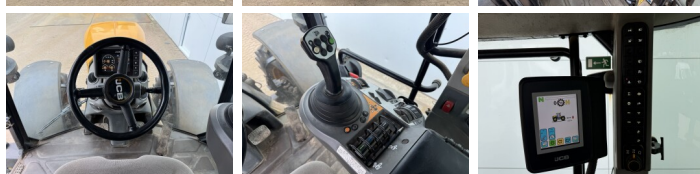

JCB

JCB Fastrac 4160

BOSS
MACHINERY

€ 54.500 wy??czny podatek

Rok **2019**
Numer referencyjny **BM007776**
Godziny **11.604**
Przebieg **91.226**

Algemeen

Typ Fastrac 4160
Lokalizacja Veldhoven, Netherlands
Certificaat CE

Available at Boss Machinery! This JCB Fastrac 4160 Tractor from 2019 has an engine power of 118 kW and counts 11604 operational hours. The total weight of this JCB Fastrac 4160 is 7575 kg and the dimensions are 5.19 x 2.53 x 3.02. Furthermore, this Fastrac 4160 is equipped with Bluetooth, Radio, Airco, Dodatkowy naped (pto), Climate Control. The JCB Tractor also has a CE marking. Do you want more information or do you want to try the JCB Fastrac 4160 at our yard? Please let us know.

Maten / Gewichten

Wymiary D*S*W 5.19 x 2.53 x 3.02
Waga 7575

Technische informatie

German Machine
Konfiguracje dysków 4x4x4

Motor informatie

Turbo
Wydajno?? w kW 118

Banden / Rupsen

40% 30% 540/65R30
20% 20% 540/65R30

Opties