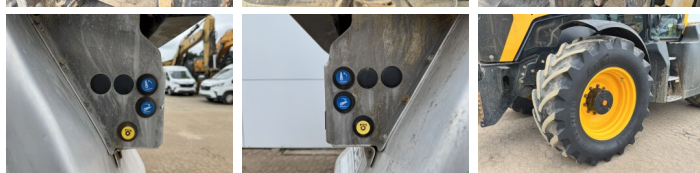

JCB

JCB Fastrac 4160

BOSS
MACHINERY

€ 54.500 wy??czny podatek

Rok **2019**
Numer referencyjny **BM007776**
Godziny **11.604**
Przebieg **91.226**

Algemeen

Typ Fastrac 4160
Lokalizacja Veldhoven, Netherlands
Certificaat CE

Available at Boss Machinery! This JCB Fastrac 4160 Tractor from 2019 has an engine power of 118 kW and counts 11604 operational hours. The total weight of this JCB Fastrac 4160 is 7575 kg and the dimensions are 5.19 x 2.53 x 3.02. Furthermore, this Fastrac 4160 is equipped with Bluetooth, Radio, Airco, Dodatkowy naped (pto), Climate Control. The JCB Tractor also has a CE marking. Do you want more information or do you want to try the JCB Fastrac 4160 at our yard? Please let us know.

Maten / Gewichten

Wymiary D*S*W 5.19 x 2.53 x 3.02
Waga 7575

Technische informatie

German Machine
Konfiguracje dysków 4x4x4

Motor informatie

Turbo
Wydajno?? w kW 118

Banden / Rupsen

40% 30% 540/65R30
20% 20% 540/65R30

Opties