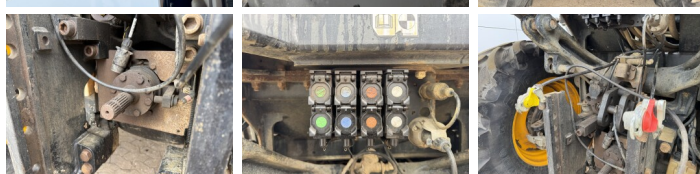

JCB

JCB Fastrac 4160

BOSS
MACHINERY

€ 54.500 wy??czny podatek

Rok **2019**
Numer referencyjny **BM007776**
Godziny **11.604**
Przebieg **91.226**

Algemeen

Typ Fastrac 4160
Lokalizacja Veldhoven, Netherlands
Certificaat CE

Available at Boss Machinery! This JCB Fastrac 4160 Tractor from 2019 has an engine power of 118 kW and counts 11604 operational hours. The total weight of this JCB Fastrac 4160 is 7575 kg and the dimensions are 5.19 x 2.53 x 3.02. Furthermore, this Fastrac 4160 is equipped with Bluetooth, Radio, Airco, Dodatkowy naped (pto), Climate Control. The JCB Tractor also has a CE marking. Do you want more information or do you want to try the JCB Fastrac 4160 at our yard? Please let us know.

Maten / Gewichten

Wymiary D*S*W 5.19 x 2.53 x 3.02
Waga 7575

Technische informatie

German Machine
Konfiguracje dysków 4x4x4

Motor informatie

Turbo
Wydajno?? w kW 118

Banden / Rupsen

40% 30% 540/65R30
20% 20% 540/65R30

Opties