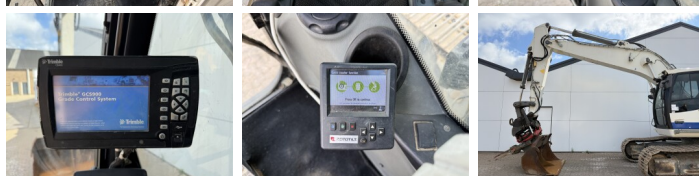

Liebherr

Liebeherr R924WLC

BOSS
MACHINERY

Rok **2016**
Numer referencyjny **BM007685**
Godziny **10.936**

Algemeen

Typ **R924WLC**
Lokalizacja **Veldhoven, Netherlands**
Overig **BRAND NEW CHAIN & SPROCKET**
Certificaat **CE + EPA**
Opis **Available at Boss Machinery! This Liebherr R924WLC Excavators from 2016 has an engine power of 120 kW and counts 10936 operational hours. The total weight of this Liebherr R924WLC is 26600 kg and the dimensions are 9.60 x 3.34 x 3.19. Furthermore, this R924WLC is equipped with Heated Seat, Szybkoz??cze, Camera, Radio, Dodatkowa funkcja hydrauliczna, Funkcja m?ota, Centralne smarowanie. The Liebherr Excavators also has a CE + EPA marking. Do you want more information or do you want to try the Liebherr R924WLC at our yard? Please let us know.**

Maten / Gewichten

Wymiary D*S*W **9.60 x 3.34 x 3.19**
Waga **26600**

Motor informatie

Marka silnika **Liebherr**
Model silnika **D934 A7**
Cylindry **4**
Turbo
Wydajno?? w kW **120**

Banden / Rupsen

P?yta % **60**
Sprocket% **100**
?a?cuch% **100**
Szeroko?? p?yty **75 cm**