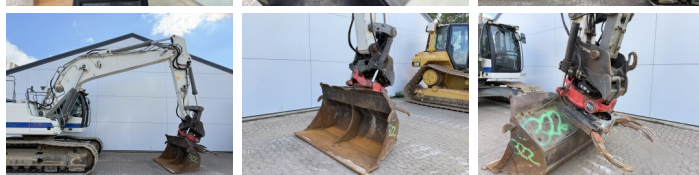

Liebherr

Liebeherr R924WLC

BOSS
MACHINERY

Rok **2016**
Numer referencyjny **BM007685**
Godziny **10.936**

Algemeen

Typ **R924WLC**
Lokalizacja **Veldhoven, Netherlands**
Overig **BRAND NEW CHAIN & SPROCKET**
Certificaat **CE + EPA**
Opis **Available at Boss Machinery! This Liebherr R924WLC Excavators from 2016 has an engine power of 120 kW and counts 10936 operational hours. The total weight of this Liebherr R924WLC is 26600 kg and the dimensions are 9.60 x 3.34 x 3.19. Furthermore, this R924WLC is equipped with Heated Seat, Szybkoz??cze, Camera, Radio, Dodatkowa funkcja hydrauliczna, Funkcja m?ota, Centralne smarowanie. The Liebherr Excavators also has a CE + EPA marking. Do you want more information or do you want to try the Liebherr R924WLC at our yard? Please let us know.**

Maten / Gewichten

Wymiary D*S*W **9.60 x 3.34 x 3.19**
Waga **26600**

Motor informatie

Marka silnika **Liebherr**
Model silnika **D934 A7**
Cylindry **4**
Turbo
Wydajno?? w kW **120**

Banden / Rupsen

P?yta % **60**
Sprocket% **100**
?a?cuch% **100**
Szeroko?? p?yty **75 cm**