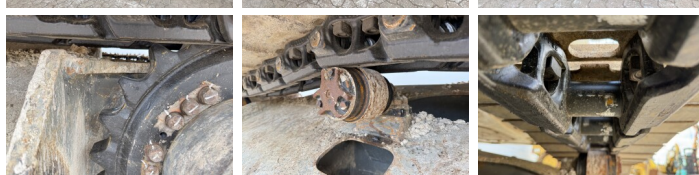

Liebherr

Liebeherr R924WLC

BOSS
MACHINERY

Rok **2016**
Numer referencyjny **BM007685**
Godziny **10.936**

Algemeen

Typ **R924WLC**
Lokalizacja **Veldhoven, Netherlands**
Overig **BRAND NEW CHAIN & SPROCKET**
Certificaat **CE + EPA**
Opis **Available at Boss Machinery! This Liebherr R924WLC Excavators from 2016 has an engine power of 120 kW and counts 10936 operational hours. The total weight of this Liebherr R924WLC is 26600 kg and the dimensions are 9.60 x 3.34 x 3.19. Furthermore, this R924WLC is equipped with Heated Seat, Szybkoz??cze, Camera, Radio, Dodatkowa funkcja hydrauliczna, Funkcja m?ota, Centralne smarowanie. The Liebherr Excavators also has a CE + EPA marking. Do you want more information or do you want to try the Liebherr R924WLC at our yard? Please let us know.**

Maten / Gewichten

Wymiary D*S*W **9.60 x 3.34 x 3.19**
Waga **26600**

Motor informatie

Marka silnika **Liebherr**
Model silnika **D934 A7**
Cylindry **4**
Turbo
Wydajno?? w kW **120**

Banden / Rupsen

P?yta % **60**
Sprocket% **100**
?a?cuch% **100**
Szeroko?? p?yty **75 cm**