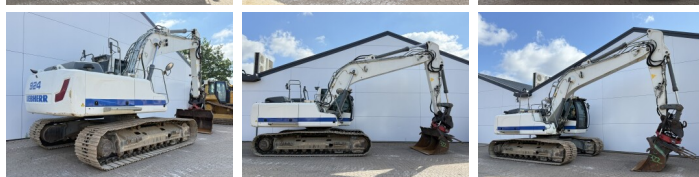

Liebherr

Liebeherr R924WLC

BOSS
MACHINERY

Rok **2016**
Numer referencyjny **BM007685**
Godziny **10.936**

Algemeen

Typ **R924WLC**
Lokalizacja **Veldhoven, Netherlands**
Overig **BRAND NEW CHAIN & SPROCKET**
Certificaat **CE + EPA**
Opis **Available at Boss Machinery! This Liebherr R924WLC Excavators from 2016 has an engine power of 120 kW and counts 10936 operational hours. The total weight of this Liebherr R924WLC is 26600 kg and the dimensions are 9.60 x 3.34 x 3.19. Furthermore, this R924WLC is equipped with Heated Seat, Szybkoz??cze, Camera, Radio, Dodatkowa funkcja hydrauliczna, Funkcja m?ota, Centralne smarowanie. The Liebherr Excavators also has a CE + EPA marking. Do you want more information or do you want to try the Liebherr R924WLC at our yard? Please let us know.**

Maten / Gewichten

Wymiary D*S*W **9.60 x 3.34 x 3.19**
Waga **26600**

Motor informatie

Marka silnika **Liebherr**
Model silnika **D934 A7**
Cylindry **4**
Turbo
Wydajno?? w kW **120**

Banden / Rupsen

P?yta % **60**
Sprocket% **100**
?a?cuch% **100**
Szeroko?? p?yty **75 cm**