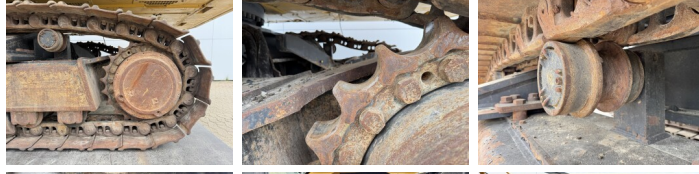

Caterpillar

Caterpillar 374FL

BOSS
MACHINERY

€ 139.000 wy?czny podatek

Rok **2021**
Numer referencyjny **BM007684**
Godziny **18.717**

Algemeen

Typ **374FL**
Lokalizacja **Veldhoven, Netherlands**
Dutch vehicle

Overig **NO PINS INCLUDED FOR THE BUCKET**

Certificaat **CE + EPA**

Opis
Available at Boss Machinery! This Caterpillar 374FL Excavators from 2021 has an engine power of 362 kW and counts 18717 operational hours. Always worked in The Netherlands. The total weight of this Caterpillar 374FL is 73100 kg and the dimensions are 12.56 x 3.50 x 4.55. Furthermore, this 374FL is equipped with Radio, Camera, Dodatkowa funkcja hydrauliczna, Funkcja m?ota, Centralne smarowanie. The Caterpillar Excavators also has a CE + EPA marking. Do you want more information or do you want to try the Caterpillar 374FL at our yard? Please let us know.

Maten / Gewichten

Wymiary D*S*W **12.56 x 3.50 x 4.55**
Waga **73100**

Motor informatie

Marka silnika **Caterpillar**
Model silnika **C15**
Cylindry **6**
Turbo
Wydajno?? w kW **362**

Banden / Rupsen

Sprocket% **70**
?a?cuch% **70**
P?yta % **40**