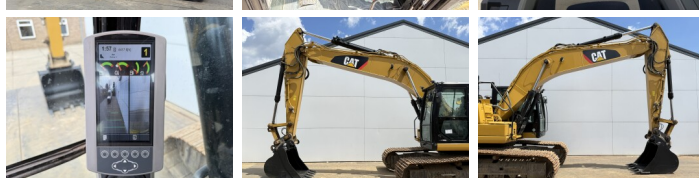

Caterpillar

Caterpillar 320FL

BOSS
MACHINERY

€ 66.000 wy??czny podatek

Rok **2017**
Numer referencyjny **BM007609**
Godziny **4.650**

Algemeen

Typ **320FL**
Lokalizacja **Veldhoven, Netherlands**
Certificaat **CE + EPA**
Opis **Available at Boss Machinery! This Caterpillar 320FL Excavators from 2017 has an engine power of 122 kW and counts 4650 operational hours. The total weight of this Caterpillar 320FL is 21400 kg and the dimensions are 9.56 x 3.18 x 3.04. Furthermore, this 320FL is equipped with Radio, Camera, Szybkoz??cze, Funkcja m?ota, Centralne smarowanie. The Caterpillar Excavators also has a CE + EPA marking. Do you want more information or do you want to try the Caterpillar 320FL at our yard? Please let us know.**

Maten / Gewichten

Waga **21400**
Wymiary D*S*W **9.56 x 3.18 x 3.04**

Motor informatie

Marka silnika **Caterpillar**
Model silnika **C4.4**
Cylindry **4**
Wydajno?? w kW **122**

Banden / Rupsen

P?yta % **90**
Sprocket% **90**
?a?cuch% **90**
Szeroko?? p?yty **80 cm**

Opties