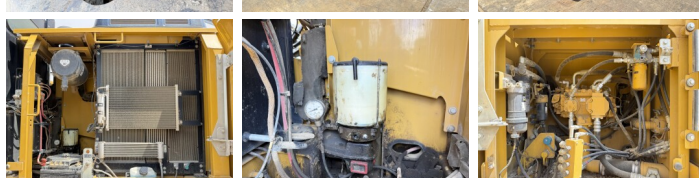

Caterpillar

Caterpillar 320FL

BOSS
MACHINERY

€ 66.000 wy??czny podatek

Rok **2017**
Numer referencyjny **BM007609**
Godziny **4.650**

Algemeen

Typ **320FL**
Lokalizacja **Veldhoven, Netherlands**
Certificaat **CE + EPA**
Opis **Available at Boss Machinery! This Caterpillar 320FL Excavators from 2017 has an engine power of 122 kW and counts 4650 operational hours. The total weight of this Caterpillar 320FL is 21400 kg and the dimensions are 9.56 x 3.18 x 3.04. Furthermore, this 320FL is equipped with Radio, Camera, Szybkoz??cze, Funkcja m?ota, Centralne smarowanie. The Caterpillar Excavators also has a CE + EPA marking. Do you want more information or do you want to try the Caterpillar 320FL at our yard? Please let us know.**

Maten / Gewichten

Waga **21400**
Wymiary D*S*W **9.56 x 3.18 x 3.04**

Motor informatie

Marka silnika **Caterpillar**
Model silnika **C4.4**
Cylindry **4**
Wydajno?? w kW **122**

Banden / Rupsen

P?yta % **90**
Sprocket% **90**
?a?cuch% **90**
Szeroko?? p?yty **80 cm**

Opties