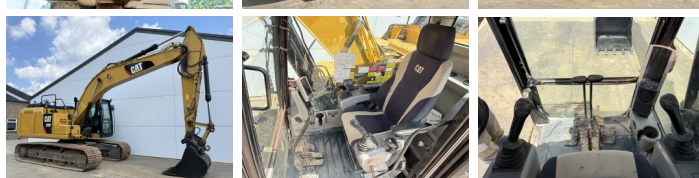

Caterpillar

Caterpillar 320FL

BOSS
MACHINERY

€ 66.000 wy??czny podatek

Rok **2017**
Numer referencyjny **BM007609**
Godziny **4.650**

Algemeen

Typ **320FL**
Lokalizacja **Veldhoven, Netherlands**
Certificaat **CE + EPA**
Opis **Available at Boss Machinery! This Caterpillar 320FL Excavators from 2017 has an engine power of 122 kW and counts 4650 operational hours. The total weight of this Caterpillar 320FL is 21400 kg and the dimensions are 9.56 x 3.18 x 3.04. Furthermore, this 320FL is equipped with Radio, Camera, Szybkoz??cze, Funkcja m?ota, Centralne smarowanie. The Caterpillar Excavators also has a CE + EPA marking. Do you want more information or do you want to try the Caterpillar 320FL at our yard? Please let us know.**

Maten / Gewichten

Waga **21400**
Wymiary D*S*W **9.56 x 3.18 x 3.04**

Motor informatie

Marka silnika **Caterpillar**
Model silnika **C4.4**
Cylindry **4**
Wydajno?? w kW **122**

Banden / Rupsen

P?yta % **90**
Sprocket% **90**
?a?cuch% **90**
Szeroko?? p?yty **80 cm**

Opties