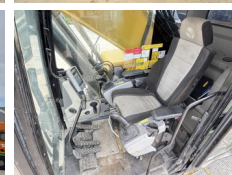

Caterpillar

Caterpillar 352F UHD

BOSS
MACHINERY

Rok **2016**
Numer referencyjny **BM007385**
Godziny **14.225**

Algemeen

Typ **352F**
Lokalizacja **Veldhoven, Netherlands**
Certificaat **CE**
Available at Boss Machinery! This Caterpillar 352F Excavators from 2016 has an engine power of 317 kW and counts 14225 operational hours. The total weight of this Caterpillar 352F is 51700 kg and the dimensions are -. Furthermore, this 352F is equipped with Camera, Radio, Heated Seat, Dodatkowa funkcja hydrauliczna, Funkcja m?ota, Centralne smarowanie. The Caterpillar Excavators also has a CE marking. Do you want more information or do you want to try the Caterpillar 352F at our yard? Please let us know.

Maten / Gewichten

Waga **51700**

Motor informatie

Marka silnika **Caterpillar**
Model silnika **C13**
Cylindry **6**
Wydajno?? w kW **317**

Banden / Rupsen

?a?cuch% **70**
Sprocket% **70**
P?yta % **60**

Opties

Camera
Radio
Heated Seat
Dodatkowa funkcja hydrauliczna