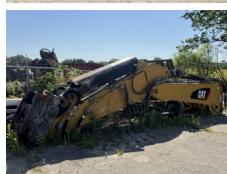

Caterpillar

Caterpillar 352F UHD

BOSS
MACHINERY

Rok **2016**
Numer referencyjny **BM007385**
Godziny **14.225**

Algemeen

Typ **352F**
Lokalizacja **Veldhoven, Netherlands**
Certificaat **CE**
Available at Boss Machinery! This Caterpillar 352F Excavators from 2016 has an engine power of 317 kW and counts 14225 operational hours. The total weight of this Caterpillar 352F is 51700 kg and the dimensions are -. Furthermore, this 352F is equipped with Camera, Radio, Heated Seat, Dodatkowa funkcja hydrauliczna, Funkcja m?ota, Centralne smarowanie. The Caterpillar Excavators also has a CE marking. Do you want more information or do you want to try the Caterpillar 352F at our yard? Please let us know.

Maten / Gewichten

Waga **51700**

Motor informatie

Marka silnika **Caterpillar**
Model silnika **C13**
Cylindry **6**
Wydajno?? w kW **317**

Banden / Rupsen

?a?cuch% **70**
Sprocket% **70**
P?yta % **60**

Opties

Camera
Radio
Heated Seat
Dodatkowa funkcja hydrauliczna