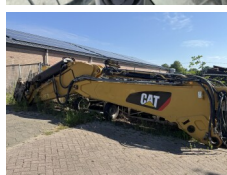

Caterpillar

Caterpillar 352F UHD

BOSS
MACHINERY

Rok **2016**
Numer referencyjny **BM007385**
Godziny **14.225**

Algemeen

Typ **352F**
Lokalizacja **Veldhoven, Netherlands**
Certificaat **CE**
Available at Boss Machinery! This Caterpillar 352F Excavators from 2016 has an engine power of 317 kW and counts 14225 operational hours. The total weight of this Caterpillar 352F is 51700 kg and the dimensions are -. Furthermore, this 352F is equipped with Camera, Radio, Heated Seat, Dodatkowa funkcja hydrauliczna, Funkcja m?ota, Centralne smarowanie. The Caterpillar Excavators also has a CE marking. Do you want more information or do you want to try the Caterpillar 352F at our yard? Please let us know.

Maten / Gewichten

Waga **51700**

Motor informatie

Marka silnika **Caterpillar**
Model silnika **C13**
Cylindry **6**
Wydajno?? w kW **317**

Banden / Rupsen

?a?cuch% **70**
Sprocket% **70**
P?yta % **60**

Opties

Camera
Radio
Heated Seat
Dodatkowa funkcja hydrauliczna