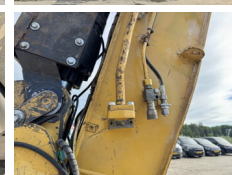

Caterpillar

Caterpillar 352F UHD

BOSS
MACHINERY

Rok **2016**
Numer referencyjny **BM007385**
Godziny **14.225**

Algemeen

Typ **352F**
Lokalizacja **Veldhoven, Netherlands**
Certificaat **CE**
Available at Boss Machinery! This Caterpillar 352F Excavators from 2016 has an engine power of 317 kW and counts 14225 operational hours. The total weight of this Caterpillar 352F is 51700 kg and the dimensions are -. Furthermore, this 352F is equipped with Camera, Radio, Heated Seat, Dodatkowa funkcja hydrauliczna, Funkcja m?ota, Centralne smarowanie. The Caterpillar Excavators also has a CE marking. Do you want more information or do you want to try the Caterpillar 352F at our yard? Please let us know.

Maten / Gewichten

Waga **51700**

Motor informatie

Marka silnika **Caterpillar**
Model silnika **C13**
Cylindry **6**
Wydajno?? w kW **317**

Banden / Rupsen

?a?cuch% **70**
Sprocket% **70**
P?yta % **60**

Opties

Camera
Radio
Heated Seat
Dodatkowa funkcja hydrauliczna