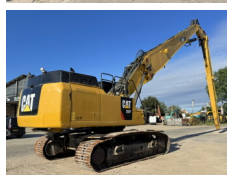

Caterpillar

Caterpillar 352F UHD

BOSS
MACHINERY

Rok **2016**
Numer referencyjny **BM007385**
Godziny **14.225**

Algemeen

Typ **352F**
Lokalizacja **Veldhoven, Netherlands**
Certificaat **CE**
Available at Boss Machinery! This Caterpillar 352F Excavators from 2016 has an engine power of 317 kW and counts 14225 operational hours. The total weight of this Caterpillar 352F is 51700 kg and the dimensions are -. Furthermore, this 352F is equipped with Camera, Radio, Heated Seat, Dodatkowa funkcja hydrauliczna, Funkcja m?ota, Centralne smarowanie. The Caterpillar Excavators also has a CE marking. Do you want more information or do you want to try the Caterpillar 352F at our yard? Please let us know.

Maten / Gewichten

Waga **51700**

Motor informatie

Marka silnika **Caterpillar**
Model silnika **C13**
Cylindry **6**
Wydajno?? w kW **317**

Banden / Rupsen

?a?cuch% **70**
Sprocket% **70**
P?yta % **60**

Opties

Camera
Radio
Heated Seat
Dodatkowa funkcja hydrauliczna