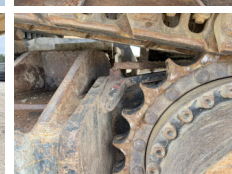

Caterpillar

Caterpillar 352F UHD

BOSS
MACHINERY

Rok **2016**
Numer referencyjny **BM007385**
Godziny **14.225**

Algemeen

Typ **352F**
Lokalizacja **Veldhoven, Netherlands**
Certificaat **CE**
Available at Boss Machinery! This Caterpillar 352F Excavators from 2016 has an engine power of 317 kW and counts 14225 operational hours. The total weight of this Caterpillar 352F is 51700 kg and the dimensions are -. Furthermore, this 352F is equipped with Camera, Radio, Heated Seat, Dodatkowa funkcja hydrauliczna, Funkcja m?ota, Centralne smarowanie. The Caterpillar Excavators also has a CE marking. Do you want more information or do you want to try the Caterpillar 352F at our yard? Please let us know.

Maten / Gewichten

Waga **51700**

Motor informatie

Marka silnika **Caterpillar**
Model silnika **C13**
Cylindry **6**
Wydajno?? w kW **317**

Banden / Rupsen

?a?cuch% **70**
Sprocket% **70**
P?yta % **60**

Opties

Camera
Radio
Heated Seat
Dodatkowa funkcja hydrauliczna