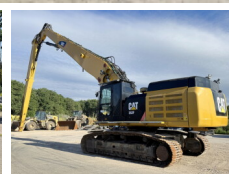

Caterpillar

Caterpillar 352F UHD

BOSS
MACHINERY

Rok **2016**
Numer referencyjny **BM007385**
Godziny **14.225**

Algemeen

Typ **352F**
Lokalizacja **Veldhoven, Netherlands**
Certificaat **CE**
Available at Boss Machinery! This Caterpillar 352F Excavators from 2016 has an engine power of 317 kW and counts 14225 operational hours. The total weight of this Caterpillar 352F is 51700 kg and the dimensions are -. Furthermore, this 352F is equipped with Camera, Radio, Heated Seat, Dodatkowa funkcja hydrauliczna, Funkcja m?ota, Centralne smarowanie. The Caterpillar Excavators also has a CE marking. Do you want more information or do you want to try the Caterpillar 352F at our yard? Please let us know.

Maten / Gewichten

Waga **51700**

Motor informatie

Marka silnika **Caterpillar**
Model silnika **C13**
Cylindry **6**
Wydajno?? w kW **317**

Banden / Rupsen

?a?cuch% **70**
Sprocket% **70**
P?yta % **60**

Opties

Camera
Radio
Heated Seat
Dodatkowa funkcja hydrauliczna