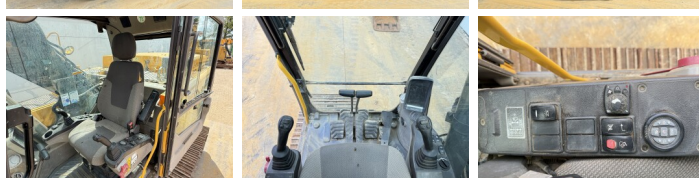

Volvo

Volvo EC250DL

BOSS
MACHINERY

Rok **2013**
Numer referencyjny **BM007770**
Godziny **102.634**

Algemeen

Typ **EC250DL**
Lokalizacja **Veldhoven, Netherlands**
Certificaat **CE**

Opis

Available at Boss Machinery! This Volvo EC250DL Excavators from 2013 has an engine power of 152 kW and counts 102634 operational hours. The total weight of this Volvo EC250DL is 27400 kg and the dimensions are 10.50 x 3.38 x 3.01. Furthermore, this EC250DL is equipped with Szybkoz??cze, Radio, Camera, Funkcja m?ota, Centralne smarowanie. The Volvo Excavators also has a CE marking. Do you want more information or do you want to try the Volvo EC250DL at our yard? Please let us know.

Maten / Gewichten

Wymiary D*S*W **10.50 x 3.38 x 3.01**
Waga **27400**

Technische informatie

German Machine

Motor informatie

Marka silnika **Volvo**
Model silnika **D8H**
Cylindry **6**
Wydajno?? w kW **152**

Banden / Rupsen

P?yta % **80**
Sprocket% **80**
?a?cuch% **80**
Szeroko?? p?yty **80 cm**

Opties