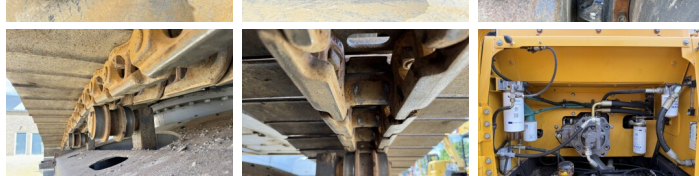

Volvo

Volvo EC250DL

BOSS
MACHINERY

Rok **2013**
Numer referencyjny **BM007770**
Godziny **102.634**

Algemeen

Typ **EC250DL**
Lokalizacja **Veldhoven, Netherlands**
Certificaat **CE**

Opis

Available at Boss Machinery! This Volvo EC250DL Excavators from 2013 has an engine power of 152 kW and counts 102634 operational hours. The total weight of this Volvo EC250DL is 27400 kg and the dimensions are 10.50 x 3.38 x 3.01. Furthermore, this EC250DL is equipped with Szybkoz??cze, Radio, Camera, Funkcja m?ota, Centralne smarowanie. The Volvo Excavators also has a CE marking. Do you want more information or do you want to try the Volvo EC250DL at our yard? Please let us know.

Maten / Gewichten

Wymiary D*S*W **10.50 x 3.38 x 3.01**
Waga **27400**

Technische informatie

German Machine

Motor informatie

Marka silnika **Volvo**
Model silnika **D8H**
Cylindry **6**
Wydajno?? w kW **152**

Banden / Rupsen

P?yta % **80**
Sprocket% **80**
?a?cuch% **80**
Szeroko?? p?yty **80 cm**

Opties