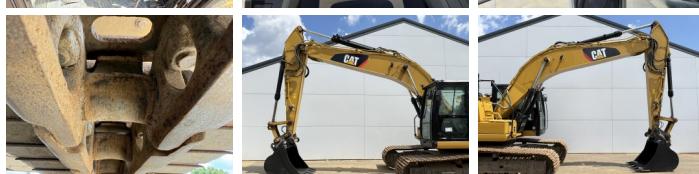

Caterpillar

Caterpillar 320FL

BOSS
MACHINERY

€ 66.500 wy?czny podatek

Rok **2017**
Numer referencyjny **BM007609**
Godziny **4.417**

Algemeen

Typ **320FL**
Lokalizacja **Veldhoven, Netherlands**
Certificaat **CE**

Opis

Available at Boss Machinery! This Caterpillar 320FL Excavators from 2017 has an engine power of 122 kW and counts 4417 operational hours. The total weight of this Caterpillar 320FL is 21400 kg and the dimensions are 9.56 x 3.18 x 3.04. Furthermore, this 320FL is equipped with Heated Seat, Szybkoz??cze, Camera, Radio, Dodatkowa funkcja hydrauliczna, Funkcja m?ota, Centralne smarowanie. The Caterpillar Excavators also has a CE marking. Do you want more information or do you want to try the Caterpillar 320FL at our yard? Please let us know.

Maten / Gewichten

Wymiary D*S*W **9.56 x 3.18 x 3.04**
Waga **21400**

Motor informatie

Marka silnika **Caterpillar**
Model silnika **C4.4**
Cylindry **4**
Turbo
Wydajno?? w kW **122**

Banden / Rupsen

P?yta % **60**
Sprocket% **10**
?a?cuch% **10**
Szeroko?? p?yty **80 cm**