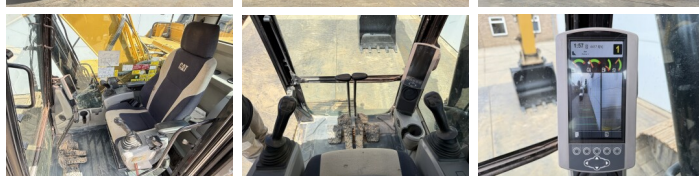

Caterpillar

Caterpillar 320FL

BOSS
MACHINERY

€ 66.500 wy?czny podatek

Rok **2017**
Numer referencyjny **BM007609**
Godziny **4.417**

Algemeen

Typ **320FL**
Lokalizacja **Veldhoven, Netherlands**
Certificaat **CE**

Opis

Available at Boss Machinery! This Caterpillar 320FL Excavators from 2017 has an engine power of 122 kW and counts 4417 operational hours. The total weight of this Caterpillar 320FL is 21400 kg and the dimensions are 9.56 x 3.18 x 3.04. Furthermore, this 320FL is equipped with Heated Seat, Szybkoz??cze, Camera, Radio, Dodatkowa funkcja hydrauliczna, Funkcja m?ota, Centralne smarowanie. The Caterpillar Excavators also has a CE marking. Do you want more information or do you want to try the Caterpillar 320FL at our yard? Please let us know.

Maten / Gewichten

Wymiary D*S*W **9.56 x 3.18 x 3.04**
Waga **21400**

Motor informatie

Marka silnika **Caterpillar**
Model silnika **C4.4**
Cylindry **4**
Turbo
Wydajno?? w kW **122**

Banden / Rupsen

P?yta % **60**
Sprocket% **10**
?a?cuch% **10**
Szeroko?? p?yty **80 cm**