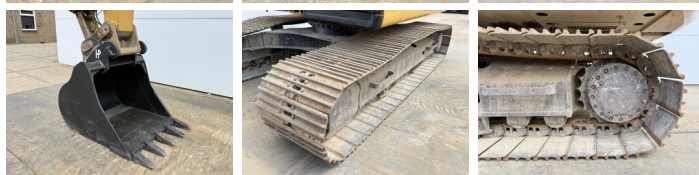

Caterpillar

Caterpillar 320FL

BOSS
MACHINERY

€ 64.500 wy?czny podatek

Rok **2017**
Numer referencyjny **BM007604**
Godziny **5.529**

Algemeen

Typ **320FL**
Lokalizacja **Veldhoven, Netherlands**
Certificaat **CE**

Available at Boss Machinery! This Caterpillar 320FL Excavators from 2017 has an engine power of 122 kW and counts 5529 operational hours. The total weight of this Caterpillar 320FL is 21400 kg and the dimensions are 9.56 x 3.18 x 3.04. Furthermore, this 320FL is equipped with Camera, Radio, Heated Seat, Szybkoz??cze, Dodatkowa funkcja hydrauliczna, Funkcja m?ota, Centralne smarowanie. The Caterpillar Excavators also has a CE marking. Do you want more information or do you want to try the Caterpillar 320FL at our yard? Please let us know.

Maten / Gewichten

Waga **21400**
Wymiary D*S*W **9.56 x 3.18 x 3.04**

Motor informatie

Marka silnika **Caterpillar**
Model silnika **C4.4**
Cylindry **4**
Turbo
Wydajno?? w kW **122**

Banden / Rupsen

P?yta % **60**
Sprocket% **10**
?a?cuch% **10**
Szeroko?? p?yty **80 cm**