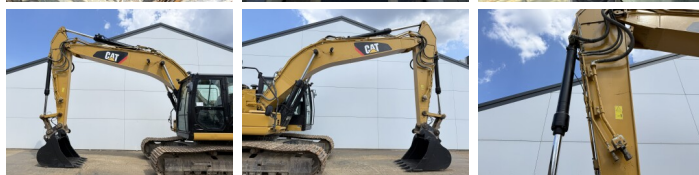

Caterpillar

Caterpillar 320FL

BOSS
MACHINERY

€ 64.500 wy?czny podatek

Rok **2017**
Numer referencyjny **BM007604**
Godziny **5.529**

Algemeen

Typ **320FL**
Lokalizacja **Veldhoven, Netherlands**
Certificaat **CE**

Available at Boss Machinery! This Caterpillar 320FL Excavators from 2017 has an engine power of 122 kW and counts 5529 operational hours. The total weight of this Caterpillar 320FL is 21400 kg and the dimensions are 9.56 x 3.18 x 3.04. Furthermore, this 320FL is equipped with Camera, Radio, Heated Seat, Szybkoz??cze, Dodatkowa funkcja hydrauliczna, Funkcja m?ota, Centralne smarowanie. The Caterpillar Excavators also has a CE marking. Do you want more information or do you want to try the Caterpillar 320FL at our yard? Please let us know.

Maten / Gewichten

Waga **21400**
Wymiary D*S*W **9.56 x 3.18 x 3.04**

Motor informatie

Marka silnika **Caterpillar**
Model silnika **C4.4**
Cylindry **4**
Turbo
Wydajno?? w kW **122**

Banden / Rupsen

P?yta % **60**
Sprocket% **10**
?a?cuch% **10**
Szeroko?? p?yty **80 cm**