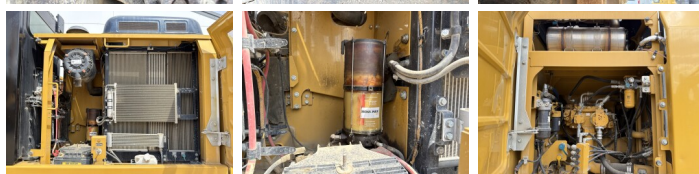

Caterpillar

Caterpillar 320FL

BOSS
MACHINERY

€ 64.500 wy?czny podatek

Rok **2017**
Numer referencyjny **BM007604**
Godziny **5.529**

Algemeen

Typ **320FL**
Lokalizacja **Veldhoven, Netherlands**
Certificaat **CE**

Available at Boss Machinery! This Caterpillar 320FL Excavators from 2017 has an engine power of 122 kW and counts 5529 operational hours. The total weight of this Caterpillar 320FL is 21400 kg and the dimensions are 9.56 x 3.18 x 3.04. Furthermore, this 320FL is equipped with Camera, Radio, Heated Seat, Szybkoz??cze, Dodatkowa funkcja hydrauliczna, Funkcja m?ota, Centralne smarowanie. The Caterpillar Excavators also has a CE marking. Do you want more information or do you want to try the Caterpillar 320FL at our yard? Please let us know.

Maten / Gewichten

Waga **21400**
Wymiary D*S*W **9.56 x 3.18 x 3.04**

Motor informatie

Marka silnika **Caterpillar**
Model silnika **C4.4**
Cylindry **4**
Turbo
Wydajno?? w kW **122**

Banden / Rupsen

P?yta % **60**
Sprocket% **10**
?a?cuch% **10**
Szeroko?? p?yty **80 cm**