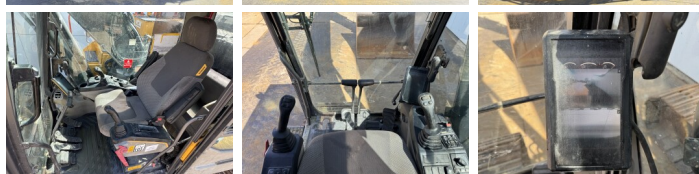

Volvo

Volvo EC250EL

BOSS
MACHINERY

€ 49.500 wy?czny podatek

Rok **2017**
Numer referencyjny **BM007822**
Godziny **12.945**

Algemeen

Typ **EC250EL**
Lokalizacja **Veldhoven, Netherlands**
Certificaat **CE**

Opis

Available at Boss Machinery! This Volvo EC250EL Excavators from 2017 has an engine power of 160 kW and counts 12945 operational hours. The total weight of this Volvo EC250EL is 29110 kg and the dimensions are 10.31 x 3.38 x 3.29. Furthermore, this EC250EL is equipped with Camera, Szybkoz??cze, Radio, Dodatkowa funkcja hydrauliczna, Funkcja m?ota, Centralne smarowanie. The Volvo Excavators also has a CE marking. Do you want more information or do you want to try the Volvo EC250EL at our yard? Please let us know.

Maten / Gewichten

Wymiary D*S*W **10.31 x 3.38 x 3.29**
Waga **29110**

Motor informatie

Marka silnika **Volvo**
Model silnika **D8J**
Cylindry **6**
Turbo
Wydajno?? w kW **160**

Banden / Rupsen

P?yta % **40**
Sprocket% **10**
?a?cuch% **10**
Szeroko?? p?yty **80 cm**