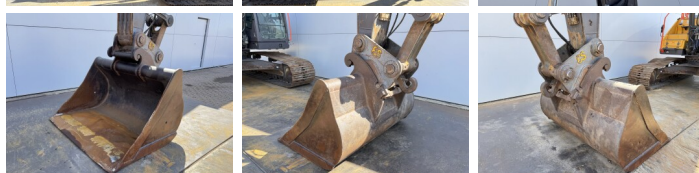

Volvo

Volvo EC250EL

BOSS
MACHINERY

€ 49.500 wy?czny podatek

Rok **2017**
Numer referencyjny **BM007822**
Godziny **12.945**

Algemeen

Typ **EC250EL**
Lokalizacja **Veldhoven, Netherlands**
Certificaat **CE**

Opis

Available at Boss Machinery! This Volvo EC250EL Excavators from 2017 has an engine power of 160 kW and counts 12945 operational hours. The total weight of this Volvo EC250EL is 29110 kg and the dimensions are 10.31 x 3.38 x 3.29. Furthermore, this EC250EL is equipped with Camera, Szybkoz??cze, Radio, Dodatkowa funkcja hydrauliczna, Funkcja m?ota, Centralne smarowanie. The Volvo Excavators also has a CE marking. Do you want more information or do you want to try the Volvo EC250EL at our yard? Please let us know.

Maten / Gewichten

Wymiary D*S*W **10.31 x 3.38 x 3.29**
Waga **29110**

Motor informatie

Marka silnika **Volvo**
Model silnika **D8J**
Cylindry **6**
Turbo
Wydajno?? w kW **160**

Banden / Rupsen

P?yta % **40**
Sprocket% **10**
?a?cuch% **10**
Szeroko?? p?yty **80 cm**