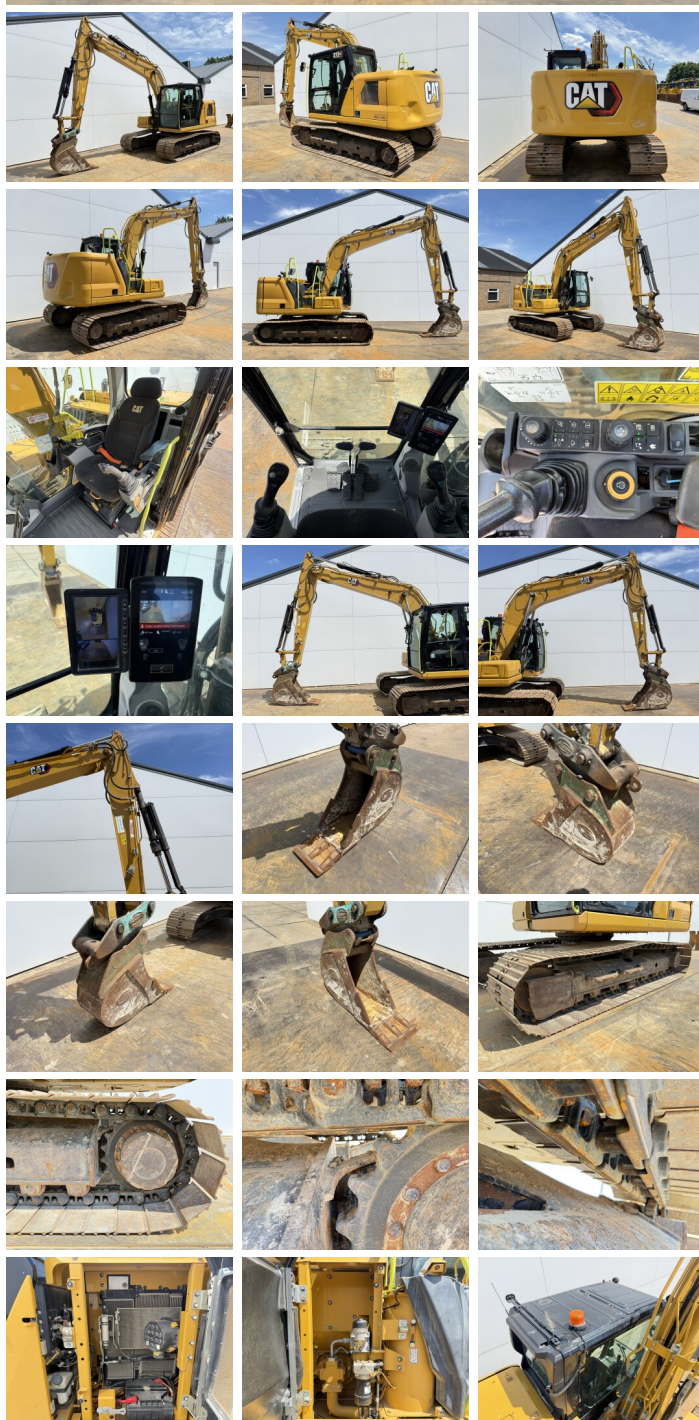

Caterpillar

## Algemeen

Typ 313GC - Next Gen  
Lokalizacja Veldhoven, Netherlands  
Certificaat CE + EPA  
Available at Boss Machinery! This Caterpillar 313GC - Next Gen Excavators from 2022 has an engine power of 56 kW and counts 4450 operational hours. The total weight of this Caterpillar 313GC - Next Gen is 13700 kg and the dimensions are 7.66 x 2.67 x 2.80. Furthermore, this 313GC - Next Gen is equipped with Camera, Szybkosz??cze, Radio, Dodatkowa funkcja hydrauliczna, Funkcja m?ota. The Caterpillar Excavators also has a CE + EPA marking. Do you want more information or do you want to try the Caterpillar 313GC - Next Gen at our yard? Please let us know.

## Maten / Gewichten

Wymiary D\*S\*W 7.66 x 2.67 x 2.80  
Waga 13700

## Banden / Rupsen

P?yta % 90  
Sprocket% 40  
?a?cuch% 90

**BOSS**  
MACHINERY

Szerokość płyty

70 cm