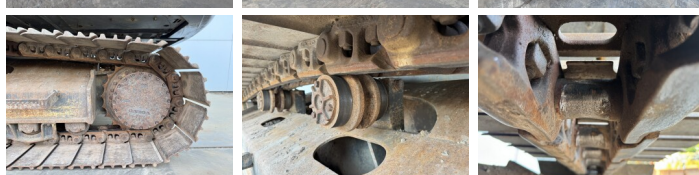

Volvo

Volvo EC180DL

BOSS
MACHINERY

€ 39.500 wy?czynny podatek

Rok **2014**
Numer referencyjny **BM007884**
Godziny **11.024**

Algemeen

Typ **EC180DL**
Lokalizacja **Veldhoven, Netherlands**
Certificaat **CE**

Opis

Available at Boss Machinery! This Volvo EC180DL Excavators from 2014 has an engine power of 105 kW and counts 11024 operational hours. The total weight of this Volvo EC180DL is 19740 kg and the dimensions are 8.66 x 3.02 x 2.92. Furthermore, this EC180DL is equipped with Radio, Dodatkowa funkcja hydrauliczna, Funkcja m?ota. The Volvo Excavators also has a CE marking. Do you want more information or do you want to try the Volvo EC180DL at our yard? Please let us know.

Maten / Gewichten

Waga **19740**
Wymiary D*S*W **8.66 x 3.02 x 2.92**

Motor informatie

Marka silnika **Volvo**
Model silnika **D4H**
Cylindry **4**
Turbo
Wydajno?? w kW **105**

Banden / Rupsen

?a?cuch% **40**
P?yta % **60**
Sprocket% **10**
Szeroko?? p?yty **80 cm**

Opties

Radio