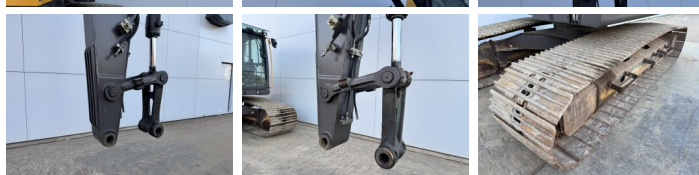

Volvo

Volvo EC180DL

BOSS
MACHINERY

€ 39.500 wy?czynny podatek

Rok **2014**
Numer referencyjny **BM007884**
Godziny **11.024**

Algemeen

Typ **EC180DL**
Lokalizacja **Veldhoven, Netherlands**
Certificaat **CE**

Opis

Available at Boss Machinery! This Volvo EC180DL Excavators from 2014 has an engine power of 105 kW and counts 11024 operational hours. The total weight of this Volvo EC180DL is 19740 kg and the dimensions are 8.66 x 3.02 x 2.92. Furthermore, this EC180DL is equipped with Radio, Dodatkowa funkcja hydrauliczna, Funkcja m?ota. The Volvo Excavators also has a CE marking. Do you want more information or do you want to try the Volvo EC180DL at our yard? Please let us know.

Maten / Gewichten

Waga **19740**
Wymiary D*S*W **8.66 x 3.02 x 2.92**

Motor informatie

Marka silnika **Volvo**
Model silnika **D4H**
Cylindry **4**
Turbo
Wydajno?? w kW **105**

Banden / Rupsen

?a?cuch% **40**
P?yta % **60**
Sprocket% **10**
Szeroko?? p?yty **80 cm**

Opties

Radio