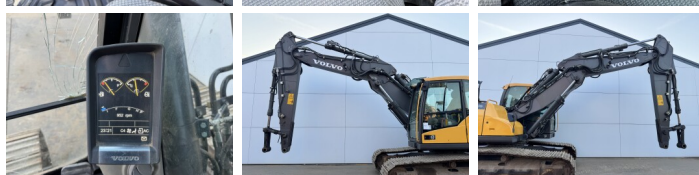

Volvo

Volvo EC180DL

BOSS
MACHINERY

€ 39.500 wy?czynny podatek

Rok **2014**
Numer referencyjny **BM007884**
Godziny **11.024**

Algemeen

Typ **EC180DL**
Lokalizacja **Veldhoven, Netherlands**
Certificaat **CE**

Opis

Available at Boss Machinery! This Volvo EC180DL Excavators from 2014 has an engine power of 105 kW and counts 11024 operational hours. The total weight of this Volvo EC180DL is 19740 kg and the dimensions are 8.66 x 3.02 x 2.92. Furthermore, this EC180DL is equipped with Radio, Dodatkowa funkcja hydrauliczna, Funkcja m?ota. The Volvo Excavators also has a CE marking. Do you want more information or do you want to try the Volvo EC180DL at our yard? Please let us know.

Maten / Gewichten

Waga **19740**
Wymiary D*S*W **8.66 x 3.02 x 2.92**

Motor informatie

Marka silnika **Volvo**
Model silnika **D4H**
Cylindry **4**
Turbo
Wydajno?? w kW **105**

Banden / Rupsen

?a?cuch% **40**
P?yta % **60**
Sprocket% **10**
Szeroko?? p?yty **80 cm**

Opties

Radio