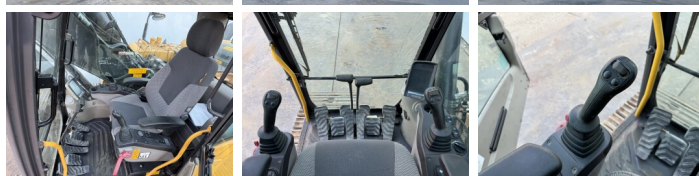

Volvo

Volvo EC180DL

BOSS
MACHINERY

€ 39.500 wy?czynny podatek

Rok **2014**
Numer referencyjny **BM007884**
Godziny **11.024**

Algemeen

Typ **EC180DL**
Lokalizacja **Veldhoven, Netherlands**
Certificaat **CE**

Opis

Available at Boss Machinery! This Volvo EC180DL Excavators from 2014 has an engine power of 105 kW and counts 11024 operational hours. The total weight of this Volvo EC180DL is 19740 kg and the dimensions are 8.66 x 3.02 x 2.92. Furthermore, this EC180DL is equipped with Radio, Dodatkowa funkcja hydrauliczna, Funkcja m?ota. The Volvo Excavators also has a CE marking. Do you want more information or do you want to try the Volvo EC180DL at our yard? Please let us know.

Maten / Gewichten

Waga **19740**
Wymiary D*S*W **8.66 x 3.02 x 2.92**

Motor informatie

Marka silnika **Volvo**
Model silnika **D4H**
Cylindry **4**
Turbo
Wydajno?? w kW **105**

Banden / Rupsen

?a?cuch% **40**
P?yta % **60**
Sprocket% **10**
Szeroko?? p?yty **80 cm**

Opties

Radio