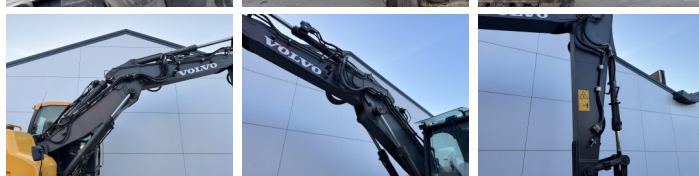

Volvo

Volvo EC180DL

BOSS
MACHINERY

€ 39.500 wy?czynny podatek

Rok **2014**
Numer referencyjny **BM007884**
Godziny **11.024**

Algemeen

Typ **EC180DL**
Lokalizacja **Veldhoven, Netherlands**
Certificaat **CE**

Opis

Available at Boss Machinery! This Volvo EC180DL Excavators from 2014 has an engine power of 105 kW and counts 11024 operational hours. The total weight of this Volvo EC180DL is 19740 kg and the dimensions are 8.66 x 3.02 x 2.92. Furthermore, this EC180DL is equipped with Radio, Dodatkowa funkcja hydrauliczna, Funkcja m?ota. The Volvo Excavators also has a CE marking. Do you want more information or do you want to try the Volvo EC180DL at our yard? Please let us know.

Maten / Gewichten

Waga **19740**
Wymiary D*S*W **8.66 x 3.02 x 2.92**

Motor informatie

Marka silnika **Volvo**
Model silnika **D4H**
Cylindry **4**
Turbo
Wydajno?? w kW **105**

Banden / Rupsen

?a?cuch% **40**
P?yta % **60**
Sprocket% **10**
Szeroko?? p?yty **80 cm**

Opties

Radio