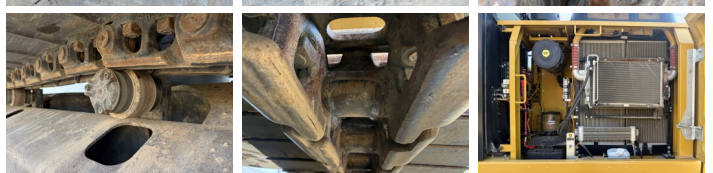

Caterpillar

Caterpillar 323FL

BOSS
MACHINERY

€ 69.500 wy?czny podatek

Rok **2017**
Numer referencyjny **BM007613**
Godziny **7.352**

Algemeen

Typ **323FL**
Lokalizacja **Veldhoven, Netherlands**
Certificaat **CE**

Opis

Available at Boss Machinery! This Caterpillar 323FL Excavators from 2017 has an engine power of 122 kW and counts 7352 operational hours. The total weight of this Caterpillar 323FL is 21400 kg and the dimensions are 9.51 x 3.17 x 3.08. Furthermore, this 323FL is equipped with Heated Seat, Szybkoz??cze, Camera, Radio, Dodatkowa funkcja hydrauliczna, Funkcja m?ota, Centralne smarowanie. The Caterpillar Excavators also has a CE marking. Do you want more information or do you want to try the Caterpillar 323FL at our yard? Please let us know.

Maten / Gewichten

Wymiary D*S*W **9.51 x 3.17 x 3.08**
Waga **21400**

Motor informatie

Marka silnika **Caterpillar**
Model silnika **C4.4**
Cylindry **4**
Turbo
Wydajno?? w kW **122**

Banden / Rupsen

P?yta % **60**
Sprocket% **10**
?a?cuch% **10**
Szeroko?? p?yty **80 cm**