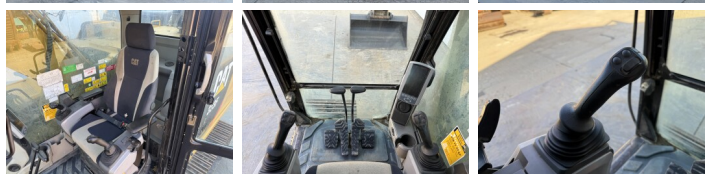

Opis

Available at Boss Machinery! This Caterpillar 323FL Excavators from 2017 has an engine power of 122 kW and counts 7352 operational hours. The total weight of this Caterpillar 323FL is 21400 kg and the dimensions are 9.51 x 3.17 x 3.08. Furthermore, this 323FL is equipped with Heated Seat, Szybkoz??cze, Camera, Radio, Dodatkowa funkcja hydrauliczna, Funkcja m?ota, Centralne smarowanie. The Caterpillar Excavators also has a CE marking. Do you want more information or do you want to try the Caterpillar 323FL at our yard? Please let us know.

Opties

Heated Seat

Szybkoz??cze

Camera

Radio

Dodatkowa funkcja
hydrauliczna

Funkcja m?ota

Centralne smarowanie