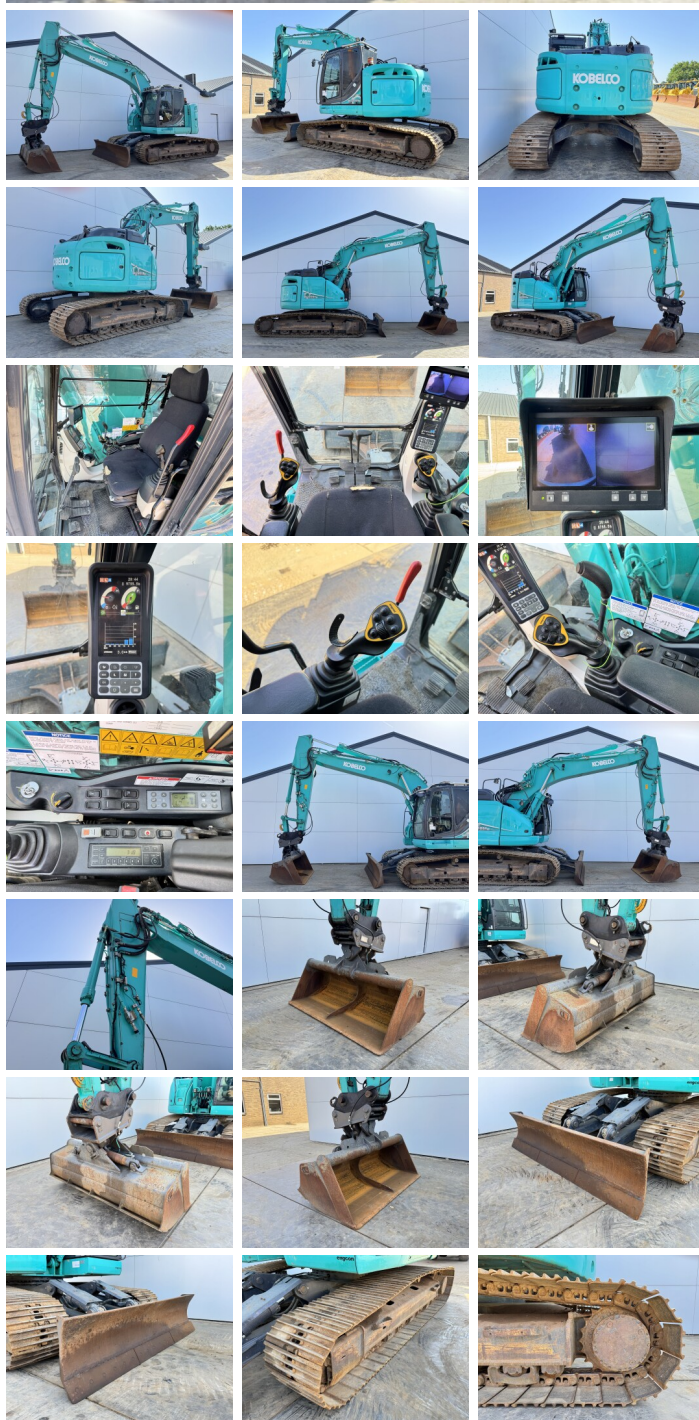

Kobelco

Kobelco SK230SRLC-5

BOSS
MACHINERY

€ 59.500 wy?czynny podatek

Rok **2017**
Numer referencyjny **BM007730**
Godziny **9.755**

Algemeen

Typ **SK230SRLC-5**
Lokalizacja **Veldhoven, Netherlands**
Certificaat **CE + EPA**
Available at Boss Machinery! This Kobelco SK230SRLC-5 Excavators from 2017 has an engine power of 124 kW and counts 9755 operational hours. The total weight of this Kobelco SK230SRLC-5 is 25400 kg and the dimensions are 8.75 x 3.08 x 3.66. Furthermore, this SK230SRLC-5 is equipped with Camera, Radio, Heated Seat, Szybkoz?cze, Dodatkowa funkcja hydrauliczna, Funkcja m?ota, Centralne smarowanie. The Kobelco Excavators also has a CE + EPA marking. Do you want more information or do you want to try the Kobelco SK230SRLC-5 at our yard? Please let us know.

Maten / Gewichten

Waga **25400**
Wymiary D*S*W **8.75 x 3.08 x 3.66**

Motor informatie

Marka silnika **Hino**
Model silnika **AA-J05E-UM**
Cylindry **4**
Turbo
Wydajno?? w kW **124**

Banden / Rupsen

?a?cuch% **40**
P?yta % **60**
Sprocket% **40**
Szeroko?? p?yty **70 cm**