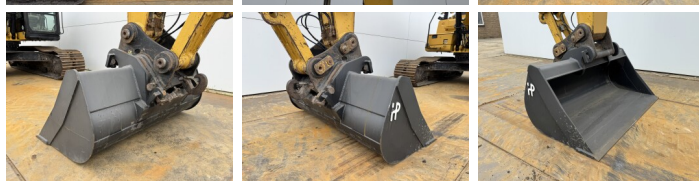

Caterpillar

Caterpillar 323FL

BOSS
MACHINERY

€ 72.500 wy?czynny podatek

Rok **2017**
Numer referencyjny **BM007611**
Godziny **5.662**

Algemeen

Typ **323FL**
Lokalizacja **Veldhoven, Netherlands**
Certificaat **CE**

Opis

Available at Boss Machinery! This Caterpillar 323FL Excavators from 2017 has an engine power of 122 kW and counts 5662 operational hours. The total weight of this Caterpillar 323FL is 22600 kg and the dimensions are 9.53 x 3.07 x 3.09. Furthermore, this 323FL is equipped with Radio, Heated Seat, Szybkosz?cze, Camera, Dodatkowa funkcja hydrauliczna, Funkcja m?ota, Centralne smarowanie. The Caterpillar Excavators also has a CE marking. Do you want more information or do you want to try the Caterpillar 323FL at our yard? Please let us know.

Maten / Gewichten

Wymiary D*S*W **9.53 x 3.07 x 3.09**
Waga **22600**

Motor informatie

Marka silnika **Caterpillar**
Model silnika **C7.1**
Cylindry **6**
Turbo
Wydajno?? w kW **122**

Banden / Rupsen

P?yta % **60**
Sprocket% **15**
?a?cuch% **15**
Szeroko?? p?yty **70 cm**