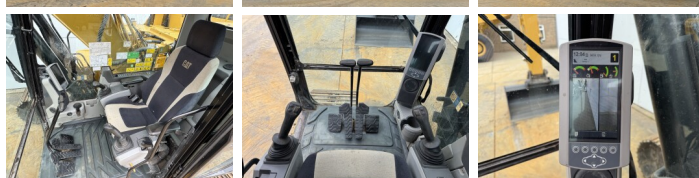

Caterpillar

Caterpillar 323FL

BOSS
MACHINERY

€ 72.500 wy?czynny podatek

Rok **2017**
Numer referencyjny **BM007611**
Godziny **5.662**

Algemeen

Typ **323FL**
Lokalizacja **Veldhoven, Netherlands**
Certificaat **CE**

Opis

Available at Boss Machinery! This Caterpillar 323FL Excavators from 2017 has an engine power of 122 kW and counts 5662 operational hours. The total weight of this Caterpillar 323FL is 22600 kg and the dimensions are 9.53 x 3.07 x 3.09. Furthermore, this 323FL is equipped with Radio, Heated Seat, Szybkosz?cze, Camera, Dodatkowa funkcja hydrauliczna, Funkcja m?ota, Centralne smarowanie. The Caterpillar Excavators also has a CE marking. Do you want more information or do you want to try the Caterpillar 323FL at our yard? Please let us know.

Maten / Gewichten

Wymiary D*S*W **9.53 x 3.07 x 3.09**
Waga **22600**

Motor informatie

Marka silnika **Caterpillar**
Model silnika **C7.1**
Cylindry **6**
Turbo
Wydajno?? w kW **122**

Banden / Rupsen

P?yta % **60**
Sprocket% **15**
?a?cuch% **15**
Szeroko?? p?yty **70 cm**