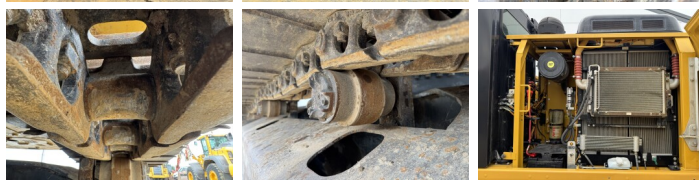

Caterpillar

Caterpillar 323FL

BOSS
MACHINERY

€ 72.500 wy?czynny podatek

Rok **2017**
Numer referencyjny **BM007611**
Godziny **5.662**

Algemeen

Typ **323FL**
Lokalizacja **Veldhoven, Netherlands**
Certificaat **CE**

Opis

Available at Boss Machinery! This Caterpillar 323FL Excavators from 2017 has an engine power of 122 kW and counts 5662 operational hours. The total weight of this Caterpillar 323FL is 22600 kg and the dimensions are 9.53 x 3.07 x 3.09. Furthermore, this 323FL is equipped with Radio, Heated Seat, Szybkosz?cze, Camera, Dodatkowa funkcja hydrauliczna, Funkcja m?ota, Centralne smarowanie. The Caterpillar Excavators also has a CE marking. Do you want more information or do you want to try the Caterpillar 323FL at our yard? Please let us know.

Maten / Gewichten

Wymiary D*S*W **9.53 x 3.07 x 3.09**
Waga **22600**

Motor informatie

Marka silnika **Caterpillar**
Model silnika **C7.1**
Cylindry **6**
Turbo
Wydajno?? w kW **122**

Banden / Rupsen

P?yta % **60**
Sprocket% **15**
?a?cuch% **15**
Szeroko?? p?yty **70 cm**