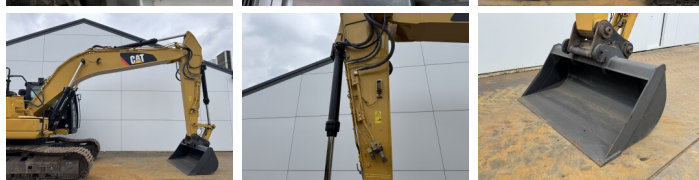

Caterpillar

Caterpillar 323FL

BOSS
MACHINERY

€ 72.500 wy?czynny podatek

Rok **2017**
Numer referencyjny **BM007611**
Godziny **5.662**

Algemeen

Typ **323FL**
Lokalizacja **Veldhoven, Netherlands**
Certificaat **CE**

Opis

Available at Boss Machinery! This Caterpillar 323FL Excavators from 2017 has an engine power of 122 kW and counts 5662 operational hours. The total weight of this Caterpillar 323FL is 22600 kg and the dimensions are 9.53 x 3.07 x 3.09. Furthermore, this 323FL is equipped with Radio, Heated Seat, Szybkosz?cze, Camera, Dodatkowa funkcja hydrauliczna, Funkcja m?ota, Centralne smarowanie. The Caterpillar Excavators also has a CE marking. Do you want more information or do you want to try the Caterpillar 323FL at our yard? Please let us know.

Maten / Gewichten

Wymiary D*S*W **9.53 x 3.07 x 3.09**
Waga **22600**

Motor informatie

Marka silnika **Caterpillar**
Model silnika **C7.1**
Cylindry **6**
Turbo
Wydajno?? w kW **122**

Banden / Rupsen

P?yta % **60**
Sprocket% **15**
?a?cuch% **15**
Szeroko?? p?yty **70 cm**