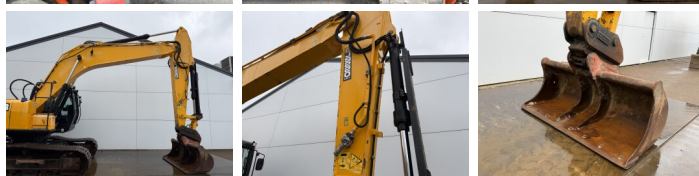

JCB

JCB JS220LC

BOSS
MACHINERY

Rok **2017**
Numer referencyjny **BM007524**
Godziny **7.354**

Algemeen

Typ JS220LC
Lokalizacja Veldhoven, Netherlands
Certificaat CE
Available at Boss Machinery! This JCB JS220LC Excavators from 2017 has an engine power of 129 kW and counts 7354 operational hours. The total weight of this JCB JS220LC is 22310 kg and the dimensions are 9.61 x 3.08 x 3.19. Furthermore, this JS220LC is equipped with Camera, Radio, Heated Seat, Szybkoz??cze, Dodatkowa funkcja hydrauliczna, Funkcja m?ota. The JCB Excavators also has a CE marking. Do you want more information or do you want to try the JCB JS220LC at our yard? Please let us know.

Maten / Gewichten

Wymiary D*S*W 9.61 x 3.08 x 3.19
Waga 22310

Motor informatie

Marka silnika JCB ECOMAX
Model silnika 448 TA4-129E
Cylindry 6
Turbo
Wydajno?? w kW 129

Banden / Rupsen

P?yta % 50
Sprocket% 50
?a?cuch% 50
Szeroko?? p?yty 70 cm

Opties

Camera
Radio
Heated Seat