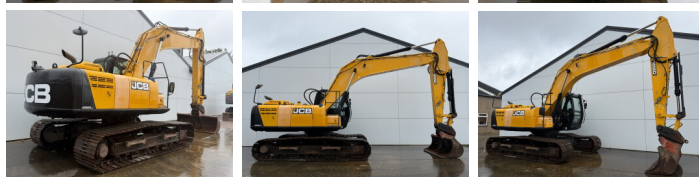

JCB

JCB JS220LC

BOSS
MACHINERY

Rok **2017**
Numer referencyjny **BM007524**
Godziny **7.354**

Algemeen

Typ JS220LC
Lokalizacja Veldhoven, Netherlands
Certificaat CE
Available at Boss Machinery! This JCB JS220LC Excavators from 2017 has an engine power of 129 kW and counts 7354 operational hours. The total weight of this JCB JS220LC is 22310 kg and the dimensions are 9.61 x 3.08 x 3.19. Furthermore, this JS220LC is equipped with Camera, Radio, Heated Seat, Szybkoz??cze, Dodatkowa funkcja hydrauliczna, Funkcja m?ota. The JCB Excavators also has a CE marking. Do you want more information or do you want to try the JCB JS220LC at our yard? Please let us know.

Maten / Gewichten

Wymiary D*S*W 9.61 x 3.08 x 3.19
Waga 22310

Motor informatie

Marka silnika JCB ECOMAX
Model silnika 448 TA4-129E
Cylindry 6
Turbo
Wydajno?? w kW 129

Banden / Rupsen

P?yta % 50
Sprocket% 50
?a?cuch% 50
Szeroko?? p?yty 70 cm

Opties

Camera
Radio
Heated Seat