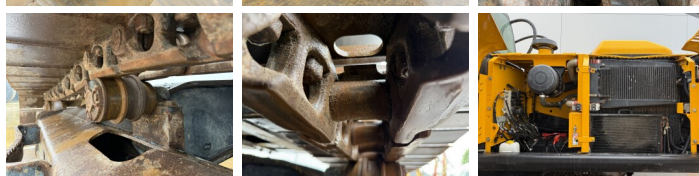

JCB

JCB JS220LC

BOSS
MACHINERY

Rok **2017**
Numer referencyjny **BM007524**
Godziny **7.354**

Algemeen

Typ JS220LC
Lokalizacja Veldhoven, Netherlands
Certificaat CE
Available at Boss Machinery! This JCB JS220LC Excavators from 2017 has an engine power of 129 kW and counts 7354 operational hours. The total weight of this JCB JS220LC is 22310 kg and the dimensions are 9.61 x 3.08 x 3.19. Furthermore, this JS220LC is equipped with Camera, Radio, Heated Seat, Szybkoz??cze, Dodatkowa funkcja hydrauliczna, Funkcja m?ota. The JCB Excavators also has a CE marking. Do you want more information or do you want to try the JCB JS220LC at our yard? Please let us know.

Maten / Gewichten

Wymiary D*S*W 9.61 x 3.08 x 3.19
Waga 22310

Motor informatie

Marka silnika JCB ECOMAX
Model silnika 448 TA4-129E
Cylindry 6
Turbo
Wydajno?? w kW 129

Banden / Rupsen

P?yta % 50
Sprocket% 50
?a?cuch% 50
Szeroko?? p?yty 70 cm

Opties

Camera
Radio
Heated Seat