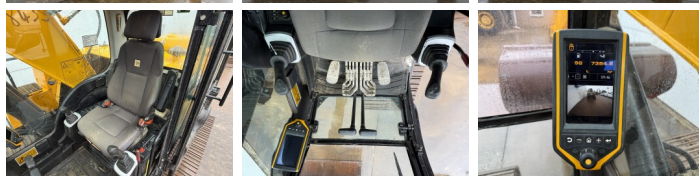

JCB

JCB JS220LC

BOSS
MACHINERY

Rok **2017**
Numer referencyjny **BM007524**
Godziny **7.354**

Algemeen

Typ JS220LC
Lokalizacja Veldhoven, Netherlands
Certificaat CE
Available at Boss Machinery! This JCB JS220LC Excavators from 2017 has an engine power of 129 kW and counts 7354 operational hours. The total weight of this JCB JS220LC is 22310 kg and the dimensions are 9.61 x 3.08 x 3.19. Furthermore, this JS220LC is equipped with Camera, Radio, Heated Seat, Szybkoz??cze, Dodatkowa funkcja hydrauliczna, Funkcja m?ota. The JCB Excavators also has a CE marking. Do you want more information or do you want to try the JCB JS220LC at our yard? Please let us know.

Maten / Gewichten

Wymiary D*S*W 9.61 x 3.08 x 3.19
Waga 22310

Motor informatie

Marka silnika JCB ECOMAX
Model silnika 448 TA4-129E
Cylindry 6
Turbo
Wydajno?? w kW 129

Banden / Rupsen

P?yta % 50
Sprocket% 50
?a?cuch% 50
Szeroko?? p?yty 70 cm

Opties

Camera
Radio
Heated Seat