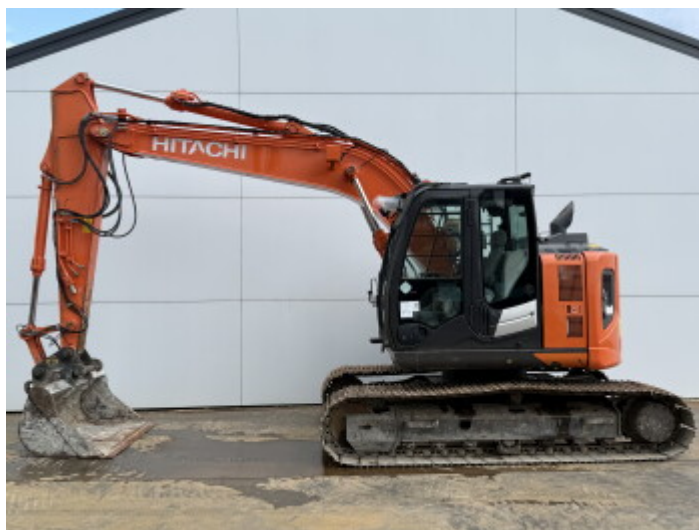

Hitachi

Hitachi ZX135US-6

BOSS
MACHINERY

€ 42.500 wy?czny podatek

Rok **2017**
Numer referencyjny **BM007596**
Godziny **5.173**

Algemeen

Typ ZX135US-6
Lokalizacja Veldhoven, Netherlands
Certificaat CE + EPA
Available at Boss Machinery! This Hitachi ZX135US-6 Excavators from 2017 has an engine power of 130 kW and counts 5173 operational hours. The total weight of this Hitachi ZX135US-6 is 18300 kg and the dimensions are 743 x 270 x 282. Furthermore, this ZX135US-6 is equipped with Camera, Szybkosz?cze, Radio, Centralne smarowanie. The Hitachi Excavators also has a CE + EPA marking. Do you want more information or do you want to try the Hitachi ZX135US-6 at our yard? Please let us know.

Maten / Gewichten

Wymiary D*S*W 743 x 270 x 282
Waga 18300

Motor informatie

Marka silnika Isuzu
Model silnika AR-4JJ1X
Cylindry 4
Turbo
Wydajno?? w kW 130

Banden / Rupsen

P?yta % 50
Sprocket% 80
?a?cuch% 40
Szeroko?? p?yty 70

Opties