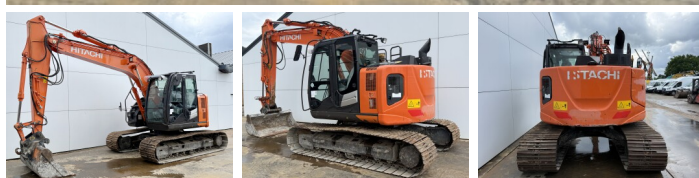

Hitachi

Hitachi ZX135US-6

BOSS
MACHINERY

€ 42.500 wy?czny podatek

Rok **2017**
Numer referencyjny **BM007596**
Godziny **5.173**

Algemeen

Typ ZX135US-6
Lokalizacja Veldhoven, Netherlands
Certificaat CE + EPA
Available at Boss Machinery! This Hitachi ZX135US-6 Excavators from 2017 has an engine power of 130 kW and counts 5173 operational hours. The total weight of this Hitachi ZX135US-6 is 18300 kg and the dimensions are 743 x 270 x 282. Furthermore, this ZX135US-6 is equipped with Camera, Szybkosz?cze, Radio, Centralne smarowanie. The Hitachi Excavators also has a CE + EPA marking. Do you want more information or do you want to try the Hitachi ZX135US-6 at our yard? Please let us know.

Maten / Gewichten

Wymiary D*S*W 743 x 270 x 282
Waga 18300

Motor informatie

Marka silnika Isuzu
Model silnika AR-4JJ1X
Cylindry 4
Turbo
Wydajno?? w kW 130

Banden / Rupsen

P?yta % 50
Sprocket% 80
?a?cuch% 40
Szeroko?? p?yty 70

Opties