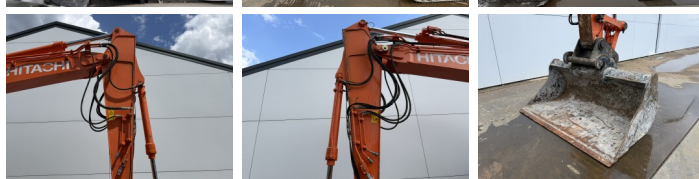

Hitachi

Hitachi ZX135US-6

BOSS
MACHINERY

€ 42.500 wy?czny podatek

Rok **2017**
Numer referencyjny **BM007596**
Godziny **5.173**

Algemeen

Typ ZX135US-6
Lokalizacja Veldhoven, Netherlands
Certificaat CE + EPA
Available at Boss Machinery! This Hitachi ZX135US-6 Excavators from 2017 has an engine power of 130 kW and counts 5173 operational hours. The total weight of this Hitachi ZX135US-6 is 18300 kg and the dimensions are 743 x 270 x 282. Furthermore, this ZX135US-6 is equipped with Camera, Szybkosz?cze, Radio, Centralne smarowanie. The Hitachi Excavators also has a CE + EPA marking. Do you want more information or do you want to try the Hitachi ZX135US-6 at our yard? Please let us know.

Maten / Gewichten

Wymiary D*S*W 743 x 270 x 282
Waga 18300

Motor informatie

Marka silnika Isuzu
Model silnika AR-4JJ1X
Cylindry 4
Turbo
Wydajno?? w kW 130

Banden / Rupsen

P?yta % 50
Sprocket% 80
?a?cuch% 40
Szeroko?? p?yty 70

Opties