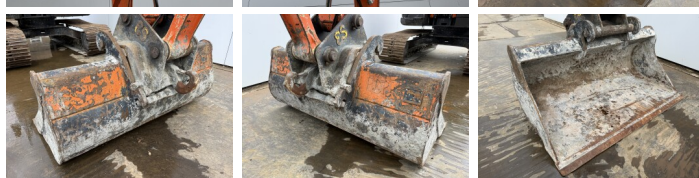

Hitachi

Hitachi ZX135US-6

BOSS
MACHINERY

€ 42.500 wy?czny podatek

Rok **2017**
Numer referencyjny **BM007596**
Godziny **5.173**

Algemeen

Typ ZX135US-6
Lokalizacja Veldhoven, Netherlands
Certificaat CE + EPA
Available at Boss Machinery! This Hitachi ZX135US-6 Excavators from 2017 has an engine power of 130 kW and counts 5173 operational hours. The total weight of this Hitachi ZX135US-6 is 18300 kg and the dimensions are 743 x 270 x 282. Furthermore, this ZX135US-6 is equipped with Camera, Szybkosz?cze, Radio, Centralne smarowanie. The Hitachi Excavators also has a CE + EPA marking. Do you want more information or do you want to try the Hitachi ZX135US-6 at our yard? Please let us know.

Maten / Gewichten

Wymiary D*S*W 743 x 270 x 282
Waga 18300

Motor informatie

Marka silnika Isuzu
Model silnika AR-4JJ1X
Cylindry 4
Turbo
Wydajno?? w kW 130

Banden / Rupsen

P?yta % 50
Sprocket% 80
?a?cuch% 40
Szeroko?? p?yty 70

Opties