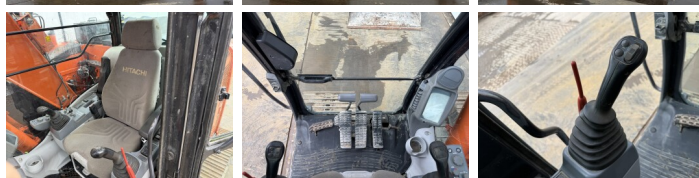

Hitachi

Hitachi ZX135US-6

BOSS
MACHINERY

€ 42.500 wy?czny podatek

Rok **2017**
Numer referencyjny **BM007596**
Godziny **5.173**

Algemeen

Typ ZX135US-6
Lokalizacja Veldhoven, Netherlands
Certificaat CE + EPA
Available at Boss Machinery! This Hitachi ZX135US-6 Excavators from 2017 has an engine power of 130 kW and counts 5173 operational hours. The total weight of this Hitachi ZX135US-6 is 18300 kg and the dimensions are 743 x 270 x 282. Furthermore, this ZX135US-6 is equipped with Camera, Szybkosz?cze, Radio, Centralne smarowanie. The Hitachi Excavators also has a CE + EPA marking. Do you want more information or do you want to try the Hitachi ZX135US-6 at our yard? Please let us know.

Maten / Gewichten

Wymiary D*S*W 743 x 270 x 282
Waga 18300

Motor informatie

Marka silnika Isuzu
Model silnika AR-4JJ1X
Cylindry 4
Turbo
Wydajno?? w kW 130

Banden / Rupsen

P?yta % 50
Sprocket% 80
?a?cuch% 40
Szeroko?? p?yty 70

Opties

Camera

Szybkoz??cze

Radio

Centralne smarowanie