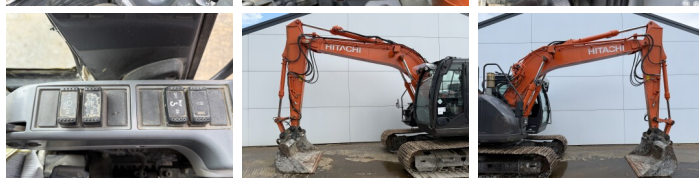

Hitachi

Hitachi ZX135US-6

BOSS
MACHINERY

€ 42.500 wy?czny podatek

Rok **2017**
Numer referencyjny **BM007596**
Godziny **5.173**

Algemeen

Typ ZX135US-6
Lokalizacja Veldhoven, Netherlands
Certificaat CE + EPA
Available at Boss Machinery! This Hitachi ZX135US-6 Excavators from 2017 has an engine power of 130 kW and counts 5173 operational hours. The total weight of this Hitachi ZX135US-6 is 18300 kg and the dimensions are 743 x 270 x 282. Furthermore, this ZX135US-6 is equipped with Camera, Szybkosz?cze, Radio, Centralne smarowanie. The Hitachi Excavators also has a CE + EPA marking. Do you want more information or do you want to try the Hitachi ZX135US-6 at our yard? Please let us know.

Maten / Gewichten

Wymiary D*S*W 743 x 270 x 282
Waga 18300

Motor informatie

Marka silnika Isuzu
Model silnika AR-4JJ1X
Cylindry 4
Turbo
Wydajno?? w kW 130

Banden / Rupsen

P?yta % 50
Sprocket% 80
?a?cuch% 40
Szeroko?? p?yty 70

Opties