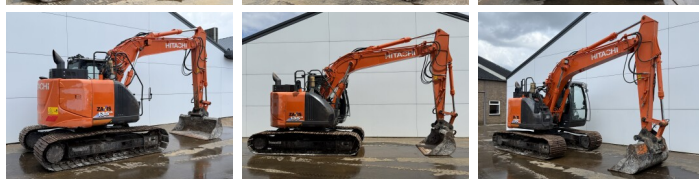

Hitachi

Hitachi ZX135US-6

BOSS
MACHINERY

€ 42.500 wy?czny podatek

Rok **2017**
Numer referencyjny **BM007596**
Godziny **5.173**

Algemeen

Typ ZX135US-6
Lokalizacja Veldhoven, Netherlands
Certificaat CE + EPA
Available at Boss Machinery! This Hitachi ZX135US-6 Excavators from 2017 has an engine power of 130 kW and counts 5173 operational hours. The total weight of this Hitachi ZX135US-6 is 18300 kg and the dimensions are 743 x 270 x 282. Furthermore, this ZX135US-6 is equipped with Camera, Szybkosz?cze, Radio, Centralne smarowanie. The Hitachi Excavators also has a CE + EPA marking. Do you want more information or do you want to try the Hitachi ZX135US-6 at our yard? Please let us know.

Maten / Gewichten

Wymiary D*S*W 743 x 270 x 282
Waga 18300

Motor informatie

Marka silnika Isuzu
Model silnika AR-4JJ1X
Cylindry 4
Turbo
Wydajno?? w kW 130

Banden / Rupsen

P?yta % 50
Sprocket% 80
?a?cuch% 40
Szeroko?? p?yty 70

Opties