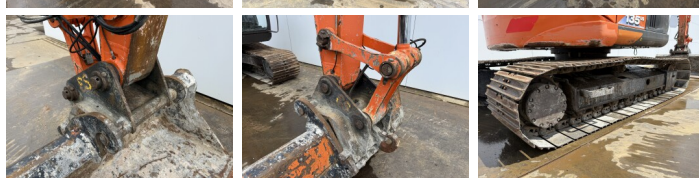

Hitachi

Hitachi ZX135US-6

BOSS
MACHINERY

€ 42.500 wy?czny podatek

Rok **2017**
Numer referencyjny **BM007596**
Godziny **5.173**

Algemeen

Typ ZX135US-6
Lokalizacja Veldhoven, Netherlands
Certificaat CE + EPA
Available at Boss Machinery! This Hitachi ZX135US-6 Excavators from 2017 has an engine power of 130 kW and counts 5173 operational hours. The total weight of this Hitachi ZX135US-6 is 18300 kg and the dimensions are 743 x 270 x 282. Furthermore, this ZX135US-6 is equipped with Camera, Szybkosz?cze, Radio, Centralne smarowanie. The Hitachi Excavators also has a CE + EPA marking. Do you want more information or do you want to try the Hitachi ZX135US-6 at our yard? Please let us know.

Maten / Gewichten

Wymiary D*S*W 743 x 270 x 282
Waga 18300

Motor informatie

Marka silnika Isuzu
Model silnika AR-4JJ1X
Cylindry 4
Turbo
Wydajno?? w kW 130

Banden / Rupsen

P?yta % 50
Sprocket% 80
?a?cuch% 40
Szeroko?? p?yty 70

Opties