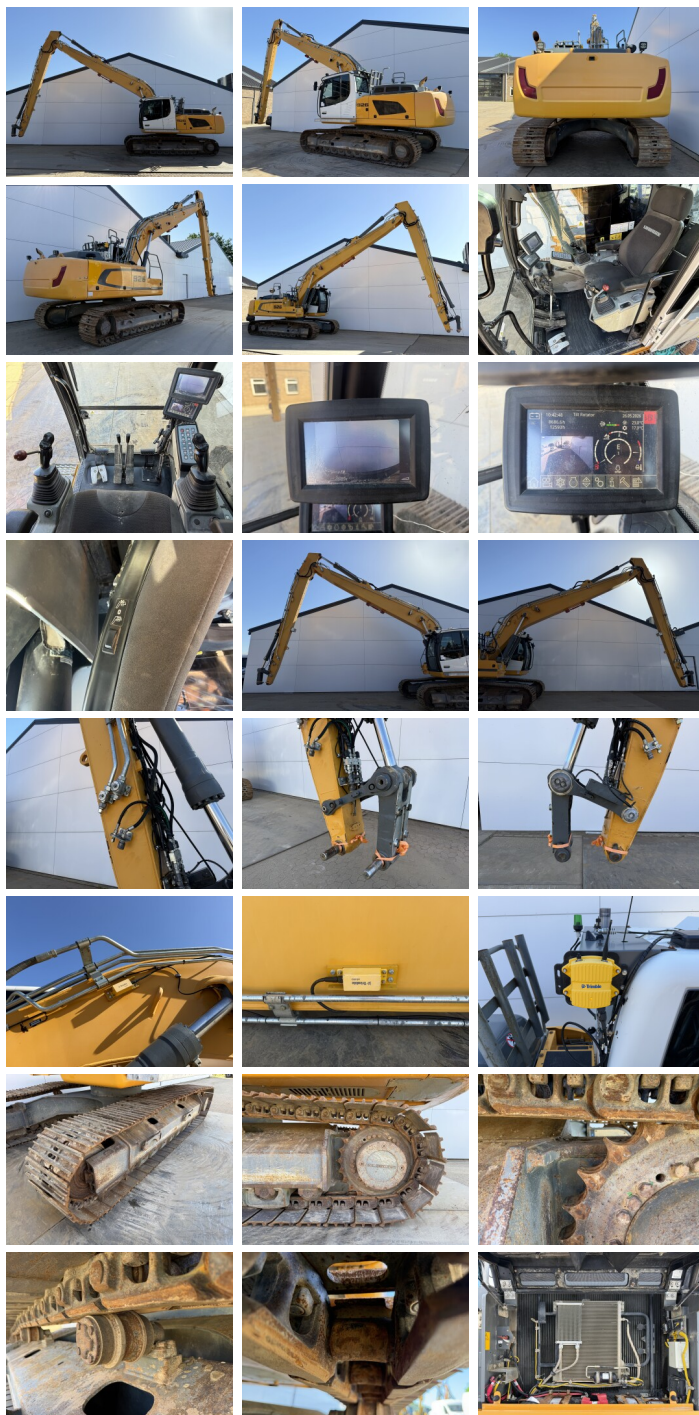

Liebherr

Liebherr R926LC - 15 Meter Long Reach

€ 89.500wy??czny podatek

Rok **2017**
Numer referencyjny **BM007655**
Godziny **12.593**

Algemeen

Typ R926LC - 15 Meter Long Reach
Lokalizacja Veldhoven, Netherlands
Certificaat CE

Opis Available at Boss Machinery! This Liebherr R926LC - 15 Meter Long Reach Excavators from 2017 has an engine power of 140 kW and counts 12593 operational hours. The total weight of this Liebherr R926LC - 15 Meter Long Reach is 30100 kg and the dimensions are 12.35 x 2.98 x 3.14. Furthermore, this R926LC - 15 Meter Long Reach is equipped with Camera, Radio, Heated Seat, Dodatkowa funkcja hydrauliczna, Funkcja m?ota, Centralne smarowanie. The Liebherr Excavators also has a CE marking. Do you want more information or do you want to try the Liebherr R926LC - 15 Meter Long Reach at our yard? Please let us know.

Maten / Gewichten

Wymiary D*S*W 12.35 x 2.98 x 3.14
Stick Length 6.10m (pin to pin)
Waga 30100
Boom Length 8.25m (pin to pin)

Motor informatie

Marka silnika Liebherr
Model silnika D934 A7-14
Cylindry 4
Turbo
Wydajno?? w kW 140

BOSS
MACHINERY

Banden / Rupsen

P?yta %	40
Sprocket%	40
?a?cuch%	40
Szeroko?? p?yty	60 cm

Opties

Camera

Radio

Heated Seat

Dodatkowa funkcja
hydrauliczna