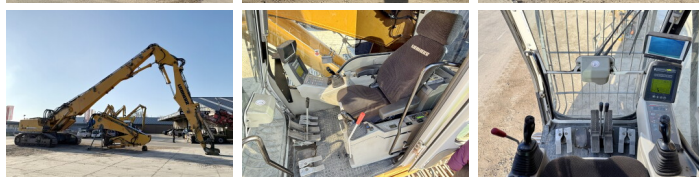

Liebherr

Liebherr R944C UHD - 23 Meter Demolition

€ 125.000 wy?czny podatek

Rok **2012**
Numer referencyjny **BM006537**
Godziny **10.349**

Algemeen

Typ R944C UHD - 23 Meter Demolition
Lokalizacja Veldhoven, Netherlands
Certificaat CE + EPA

Opis Available at Boss Machinery! This Liebherr R944C UHD - 23 Meter Demolition Excavators from 2012 has an engine power of 190 kW and counts 10349 operational hours. The total weight of this Liebherr R944C UHD - 23 Meter Demolition is 56900 kg and the dimensions are 7.40 x 3.00 x 3.65. Furthermore, this R944C UHD - 23 Meter Demolition is equipped with Camera, Radio, Heated Seat, Szybkoz??cze, Airco, Dodatkowa funkcja hydrauliczna, Funkcja m?ota, Centralne smarowanie. The Liebherr Excavators also has a CE + EPA marking. Do you want more information or do you want to try the Liebherr R944C UHD - 23 Meter Demolition at our yard? Please let us know.

Maten / Gewichten

Wymiary D*S*W 7.40 x 3.00 x 3.65
Waga 56900

Motor informatie

Marka silnika Liebherr
Model silnika D936 L A6
Cylindry 6
Turbo
Wydajno?? w kW 190

Banden / Rupsen