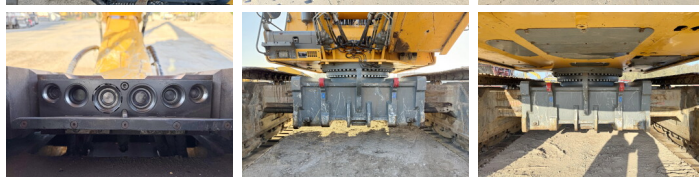

Liebherr

Liebherr R944C UHD - 23 Meter Demolition

€ 125.000 wy?czny podatek

Rok **2012**
Numer referencyjny **BM006537**
Godziny **10.349**

Algemeen

Typ R944C UHD - 23 Meter Demolition
Lokalizacja Veldhoven, Netherlands
Certificaat CE + EPA

Opis Available at Boss Machinery! This Liebherr R944C UHD - 23 Meter Demolition Excavators from 2012 has an engine power of 190 kW and counts 10349 operational hours. The total weight of this Liebherr R944C UHD - 23 Meter Demolition is 56900 kg and the dimensions are 7.40 x 3.00 x 3.65. Furthermore, this R944C UHD - 23 Meter Demolition is equipped with Camera, Radio, Heated Seat, Szybkoz??cze, Airco, Dodatkowa funkcja hydrauliczna, Funkcja m?ota, Centralne smarowanie. The Liebherr Excavators also has a CE + EPA marking. Do you want more information or do you want to try the Liebherr R944C UHD - 23 Meter Demolition at our yard? Please let us know.

Maten / Gewichten

Wymiary D*S*W 7.40 x 3.00 x 3.65
Waga 56900

Motor informatie

Marka silnika Liebherr
Model silnika D936 L A6
Cylindry 6
Turbo
Wydajno?? w kW 190

Banden / Rupsen