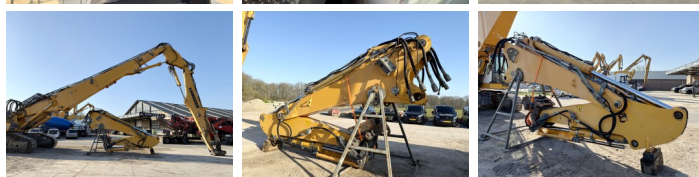

Liebherr

Liebherr R944C UHD - 23 Meter Demolition

€ 125.000 wy?czny podatek

Rok **2012**
Numer referencyjny **BM006537**
Godziny **10.349**

Algemeen

Typ R944C UHD - 23 Meter Demolition
Lokalizacja Veldhoven, Netherlands
Certificaat CE + EPA

Opis Available at Boss Machinery! This Liebherr R944C UHD - 23 Meter Demolition Excavators from 2012 has an engine power of 190 kW and counts 10349 operational hours. The total weight of this Liebherr R944C UHD - 23 Meter Demolition is 56900 kg and the dimensions are 7.40 x 3.00 x 3.65. Furthermore, this R944C UHD - 23 Meter Demolition is equipped with Camera, Radio, Heated Seat, Szybkoz??cze, Airco, Dodatkowa funkcja hydrauliczna, Funkcja m?ota, Centralne smarowanie. The Liebherr Excavators also has a CE + EPA marking. Do you want more information or do you want to try the Liebherr R944C UHD - 23 Meter Demolition at our yard? Please let us know.

Maten / Gewichten

Wymiary D*S*W 7.40 x 3.00 x 3.65
Waga 56900

Motor informatie

Marka silnika Liebherr
Model silnika D936 L A6
Cylindry 6
Turbo
Wydajno?? w kW 190

Banden / Rupsen