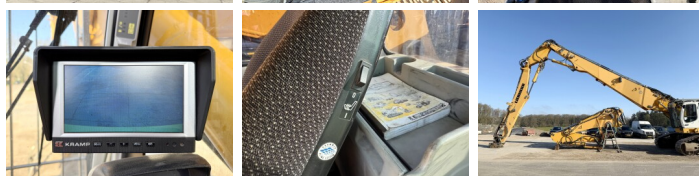

Liebherr

Liebherr R944C UHD - 23 Meter Demolition

€ 125.000 wy?czny podatek

Rok **2012**
Numer referencyjny **BM006537**
Godziny **10.349**

Algemeen

Typ R944C UHD - 23 Meter Demolition
Lokalizacja Veldhoven, Netherlands
Certificaat CE + EPA

Opis Available at Boss Machinery! This Liebherr R944C UHD - 23 Meter Demolition Excavators from 2012 has an engine power of 190 kW and counts 10349 operational hours. The total weight of this Liebherr R944C UHD - 23 Meter Demolition is 56900 kg and the dimensions are 7.40 x 3.00 x 3.65. Furthermore, this R944C UHD - 23 Meter Demolition is equipped with Camera, Radio, Heated Seat, Szybkoz??cze, Airco, Dodatkowa funkcja hydrauliczna, Funkcja m?ota, Centralne smarowanie. The Liebherr Excavators also has a CE + EPA marking. Do you want more information or do you want to try the Liebherr R944C UHD - 23 Meter Demolition at our yard? Please let us know.

Maten / Gewichten

Wymiary D*S*W 7.40 x 3.00 x 3.65
Waga 56900

Motor informatie

Marka silnika Liebherr
Model silnika D936 L A6
Cylindry 6
Turbo
Wydajno?? w kW 190

Banden / Rupsen