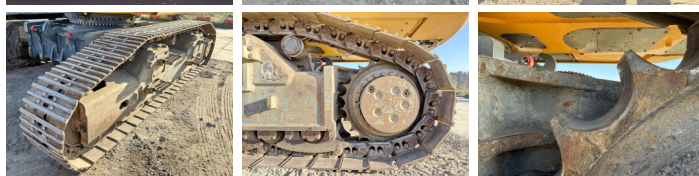

Liebherr

Liebherr R944C UHD - 23 Meter Demolition

€ 125.000 wy?czny podatek

Rok **2012**
Numer referencyjny **BM006537**
Godziny **10.349**

Algemeen

Typ R944C UHD - 23 Meter Demolition
Lokalizacja Veldhoven, Netherlands
Certificaat CE + EPA

Opis Available at Boss Machinery! This Liebherr R944C UHD - 23 Meter Demolition Excavators from 2012 has an engine power of 190 kW and counts 10349 operational hours. The total weight of this Liebherr R944C UHD - 23 Meter Demolition is 56900 kg and the dimensions are 7.40 x 3.00 x 3.65. Furthermore, this R944C UHD - 23 Meter Demolition is equipped with Camera, Radio, Heated Seat, Szybkoz??cze, Airco, Dodatkowa funkcja hydrauliczna, Funkcja m?ota, Centralne smarowanie. The Liebherr Excavators also has a CE + EPA marking. Do you want more information or do you want to try the Liebherr R944C UHD - 23 Meter Demolition at our yard? Please let us know.

Maten / Gewichten

Wymiary D*S*W 7.40 x 3.00 x 3.65
Waga 56900

Motor informatie

Marka silnika Liebherr
Model silnika D936 L A6
Cylindry 6
Turbo
Wydajno?? w kW 190

Banden / Rupsen