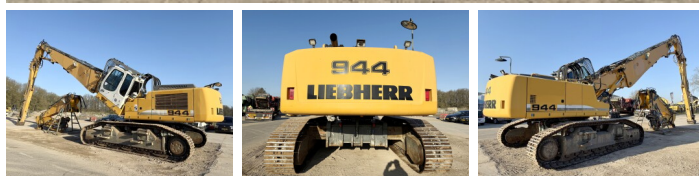

Liebherr

Liebherr R944C UHD - 23 Meter Demolition

€ 125.000 wy?czny podatek

Rok **2012**
Numer referencyjny **BM006537**
Godziny **10.349**

Algemeen

Typ R944C UHD - 23 Meter Demolition
Lokalizacja Veldhoven, Netherlands
Certificaat CE + EPA

Opis Available at Boss Machinery! This Liebherr R944C UHD - 23 Meter Demolition Excavators from 2012 has an engine power of 190 kW and counts 10349 operational hours. The total weight of this Liebherr R944C UHD - 23 Meter Demolition is 56900 kg and the dimensions are 7.40 x 3.00 x 3.65. Furthermore, this R944C UHD - 23 Meter Demolition is equipped with Camera, Radio, Heated Seat, Szybkoz??cze, Airco, Dodatkowa funkcja hydrauliczna, Funkcja m?ota, Centralne smarowanie. The Liebherr Excavators also has a CE + EPA marking. Do you want more information or do you want to try the Liebherr R944C UHD - 23 Meter Demolition at our yard? Please let us know.

Maten / Gewichten

Wymiary D*S*W 7.40 x 3.00 x 3.65
Waga 56900

Motor informatie

Marka silnika Liebherr
Model silnika D936 L A6
Cylindry 6
Turbo
Wydajno?? w kW 190

Banden / Rupsen