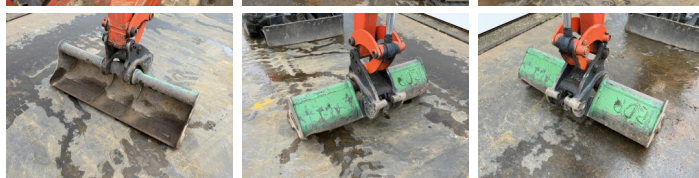

Kubota

Kubota U10-3

BOSS
MACHINERY

€ 8.900 wy?czny podatek

Rok **2019**
Numer referencyjny **BM007558**
Godziny **1.155**

Algemeen

Typ U10-3
Lokalizacja Veldhoven, Netherlands
Certificaat CE

Opis

Available at Boss Machinery! This Kubota U10-3 Excavators from 2019 has an engine power of 8 kW and counts 1155 operational hours. The total weight of this Kubota U10-3 is 1120 kg and the dimensions are 3.02 x 0.75 x 1.65. Furthermore, this U10-3 is equipped with Szybkoz??cze, Dodatkowa funkcja hydrauliczna, Funkcja m?ota. The Kubota Excavators also has a CE marking. Do you want more information or do you want to try the Kubota U10-3 at our yard? Please let us know.

Maten / Gewichten

Wymiary D*S*W 3.02 x 0.75 x 1.65
Waga 1120

Motor informatie

Marka silnika Kubota
Model silnika D722
Cylindry 3
Wydajno?? w kW 8

Banden / Rupsen

?a?cuch% 70
Sprocket% 70
P?yta % 40
Szeroko?? p?yty 18 cm

Opties

Szybkoz??cze
Dodatkowa funkcja hydrauliczna