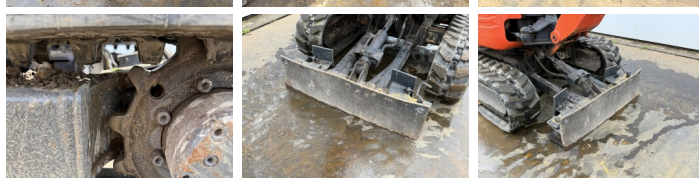

Kubota

Kubota U10-3

BOSS
MACHINERY

€ 8.900 wy?czny podatek

Rok **2019**
Numer referencyjny **BM007558**
Godziny **1.155**

Algemeen

Typ U10-3
Lokalizacja Veldhoven, Netherlands
Certificaat CE

Opis

Available at Boss Machinery! This Kubota U10-3 Excavators from 2019 has an engine power of 8 kW and counts 1155 operational hours. The total weight of this Kubota U10-3 is 1120 kg and the dimensions are 3.02 x 0.75 x 1.65. Furthermore, this U10-3 is equipped with Szybkoz??cze, Dodatkowa funkcja hydrauliczna, Funkcja m?ota. The Kubota Excavators also has a CE marking. Do you want more information or do you want to try the Kubota U10-3 at our yard? Please let us know.

Maten / Gewichten

Wymiary D*S*W 3.02 x 0.75 x 1.65
Waga 1120

Motor informatie

Marka silnika Kubota
Model silnika D722
Cylindry 3
Wydajno?? w kW 8

Banden / Rupsen

?a?cuch% 70
Sprocket% 70
P?yta % 40
Szeroko?? p?yty 18 cm

Opties

Szybkoz??cze
Dodatkowa funkcja hydrauliczna