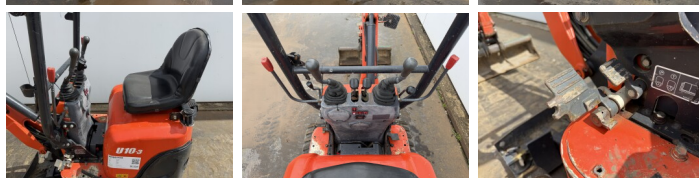

Kubota

Kubota U10-3

BOSS
MACHINERY

€ 8.900 wy?czny podatek

Rok **2019**
Numer referencyjny **BM007558**
Godziny **1.155**

Algemeen

Typ U10-3
Lokalizacja Veldhoven, Netherlands
Certificaat CE

Opis

Available at Boss Machinery! This Kubota U10-3 Excavators from 2019 has an engine power of 8 kW and counts 1155 operational hours. The total weight of this Kubota U10-3 is 1120 kg and the dimensions are 3.02 x 0.75 x 1.65. Furthermore, this U10-3 is equipped with Szybkoz??cze, Dodatkowa funkcja hydrauliczna, Funkcja m?ota. The Kubota Excavators also has a CE marking. Do you want more information or do you want to try the Kubota U10-3 at our yard? Please let us know.

Maten / Gewichten

Wymiary D*S*W 3.02 x 0.75 x 1.65
Waga 1120

Motor informatie

Marka silnika Kubota
Model silnika D722
Cylindry 3
Wydajno?? w kW 8

Banden / Rupsen

?a?cuch% 70
Sprocket% 70
P?yta % 40
Szeroko?? p?yty 18 cm

Opties

Szybkoz??cze
Dodatkowa funkcja hydrauliczna