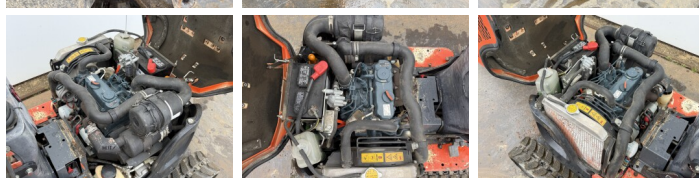

Kubota

Kubota U10-3

BOSS
MACHINERY

€ 8.900 wy?czny podatek

Rok **2019**
Numer referencyjny **BM007558**
Godziny **1.155**

Algemeen

Typ U10-3
Lokalizacja Veldhoven, Netherlands
Certificaat CE

Opis

Available at Boss Machinery! This Kubota U10-3 Excavators from 2019 has an engine power of 8 kW and counts 1155 operational hours. The total weight of this Kubota U10-3 is 1120 kg and the dimensions are 3.02 x 0.75 x 1.65. Furthermore, this U10-3 is equipped with Szybkoz??cze, Dodatkowa funkcja hydrauliczna, Funkcja m?ota. The Kubota Excavators also has a CE marking. Do you want more information or do you want to try the Kubota U10-3 at our yard? Please let us know.

Maten / Gewichten

Wymiary D*S*W 3.02 x 0.75 x 1.65
Waga 1120

Motor informatie

Marka silnika Kubota
Model silnika D722
Cylindry 3
Wydajno?? w kW 8

Banden / Rupsen

?a?cuch% 70
Sprocket% 70
P?yta % 40
Szeroko?? p?yty 18 cm

Opties

Szybkoz??cze
Dodatkowa funkcja hydrauliczna