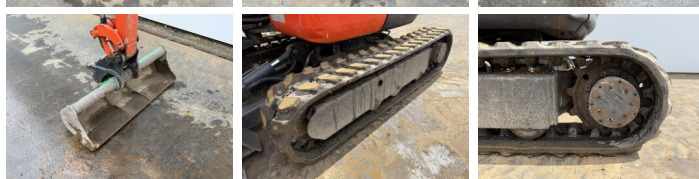

Kubota

Kubota U10-3

BOSS
MACHINERY

€ 8.900 wy?czny podatek

Rok **2019**
Numer referencyjny **BM007558**
Godziny **1.155**

Algemeen

Typ U10-3
Lokalizacja Veldhoven, Netherlands
Certificaat CE

Opis

Available at Boss Machinery! This Kubota U10-3 Excavators from 2019 has an engine power of 8 kW and counts 1155 operational hours. The total weight of this Kubota U10-3 is 1120 kg and the dimensions are 3.02 x 0.75 x 1.65. Furthermore, this U10-3 is equipped with Szybkoz??cze, Dodatkowa funkcja hydrauliczna, Funkcja m?ota. The Kubota Excavators also has a CE marking. Do you want more information or do you want to try the Kubota U10-3 at our yard? Please let us know.

Maten / Gewichten

Wymiary D*S*W 3.02 x 0.75 x 1.65
Waga 1120

Motor informatie

Marka silnika Kubota
Model silnika D722
Cylindry 3
Wydajno?? w kW 8

Banden / Rupsen

?a?cuch% 70
Sprocket% 70
P?yta % 40
Szeroko?? p?yty 18 cm

Opties

Szybkoz??cze
Dodatkowa funkcja hydrauliczna