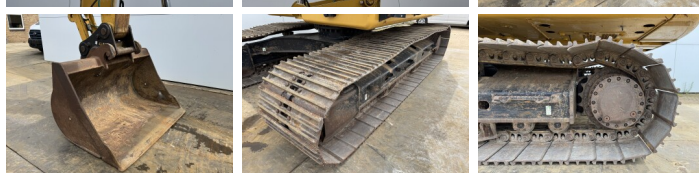

Opis

Available at Boss Machinery! This Caterpillar 323 07A - Next Gen Excavators from 2018 has an engine power of 122 kW and counts 4054 operational hours. The total weight of this Caterpillar 323 07A - Next Gen is 22800 kg and the dimensions are 9.54 x 3.17 x 2.97. Furthermore, this 323 07A - Next Gen is equipped with Camera, Szybkoz??cze, Heated Seat, Dodatkowa funkcja hydrauliczna, Funkcja m?ota, Centralne smarowanie. The Caterpillar Excavators also has a CE + EPA marking. Do you want more information or do you want to try the Caterpillar 323 07A - Next Gen at our yard? Please let us know.

Maten / Gewichten

Wymiary D*S*W 9.54 x 3.17 x 2.97
Waga 22800

Motor informatie

Marka silnika Caterpillar
Model silnika C7.1
Cylindry 6
Turbo
Wydajno?? w kW 122

Banden / Rupsen

P?yta % 60
Sprocket% 70
?a?cuch% 70

BOSS
MACHINERY

Szerokość popyty

80 cm

Opties

Camera

Szybkość cze

Heated Seat

Dodatkowa funkcja
hydrauliczna