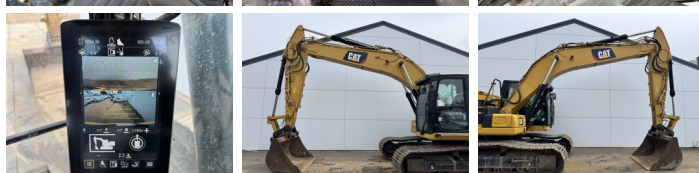

Opis

Available at Boss Machinery! This Caterpillar 323 07A - Next Gen Excavators from 2018 has an engine power of 122 kW and counts 4054 operational hours. The total weight of this Caterpillar 323 07A - Next Gen is 22800 kg and the dimensions are 9.54 x 3.17 x 2.97. Furthermore, this 323 07A - Next Gen is equipped with Camera, Szybkoz??cze, Heated Seat, Dodatkowa funkcja hydrauliczna, Funkcja m?ota, Centralne smarowanie. The Caterpillar Excavators also has a CE + EPA marking. Do you want more information or do you want to try the Caterpillar 323 07A - Next Gen at our yard? Please let us know.

Maten / Gewichten

Wymiary D*S*W 9.54 x 3.17 x 2.97
Waga 22800

Motor informatie

Marka silnika Caterpillar
Model silnika C7.1
Cylindry 6
Turbo
Wydajno?? w kW 122

Banden / Rupsen

P?yta % 60
Sprocket% 70
?a?cuch% 70

BOSS
MACHINERY

Szerokość popyty

80 cm

Opties

Camera

Szybkość cze

Heated Seat

Dodatkowa funkcja
hydrauliczna