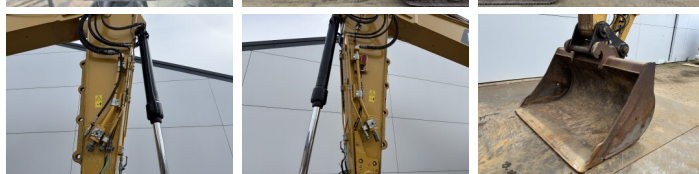

Opis

Available at Boss Machinery! This Caterpillar 323 07A - Next Gen Excavators from 2018 has an engine power of 122 kW and counts 4054 operational hours. The total weight of this Caterpillar 323 07A - Next Gen is 22800 kg and the dimensions are 9.54 x 3.17 x 2.97. Furthermore, this 323 07A - Next Gen is equipped with Camera, Szybkoz??cze, Heated Seat, Dodatkowa funkcja hydrauliczna, Funkcja m?ota, Centralne smarowanie. The Caterpillar Excavators also has a CE + EPA marking. Do you want more information or do you want to try the Caterpillar 323 07A - Next Gen at our yard? Please let us know.

BOSS
MACHINERY

Szerokość popyty

80 cm

Opties

Camera

Szybkość cze

Heated Seat

Dodatkowa funkcja
hydrauliczna