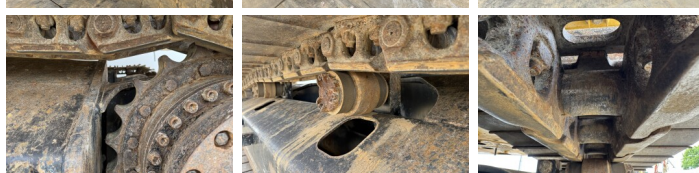

Opis

Available at Boss Machinery! This Caterpillar 323 07A - Next Gen Excavators from 2018 has an engine power of 122 kW and counts 4054 operational hours. The total weight of this Caterpillar 323 07A - Next Gen is 22800 kg and the dimensions are 9.54 x 3.17 x 2.97. Furthermore, this 323 07A - Next Gen is equipped with Camera, Szybkoz??cze, Heated Seat, Dodatkowa funkcja hydrauliczna, Funkcja m?ota, Centralne smarowanie. The Caterpillar Excavators also has a CE + EPA marking. Do you want more information or do you want to try the Caterpillar 323 07A - Next Gen at our yard? Please let us know.

BOSS
MACHINERY

Szerokość popyty

80 cm

Opties

Camera

Szybkość cze

Heated Seat

Dodatkowa funkcja
hydrauliczna