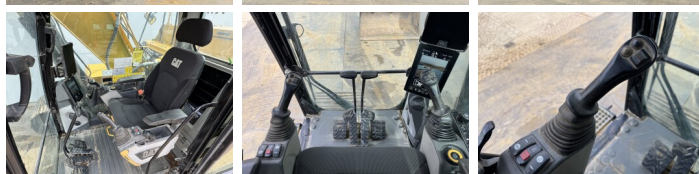

Opis

Available at Boss Machinery! This Caterpillar 323 07A - Next Gen Excavators from 2018 has an engine power of 122 kW and counts 4054 operational hours. The total weight of this Caterpillar 323 07A - Next Gen is 22800 kg and the dimensions are 9.54 x 3.17 x 2.97. Furthermore, this 323 07A - Next Gen is equipped with Camera, Szybkoz??cze, Heated Seat, Dodatkowa funkcja hydrauliczna, Funkcja m?ota, Centralne smarowanie. The Caterpillar Excavators also has a CE + EPA marking. Do you want more information or do you want to try the Caterpillar 323 07A - Next Gen at our yard? Please let us know.

BOSS
MACHINERY

Szerokość popyty

80 cm

Opties

Camera

Szybkość cze

Heated Seat

Dodatkowa funkcja
hydrauliczna