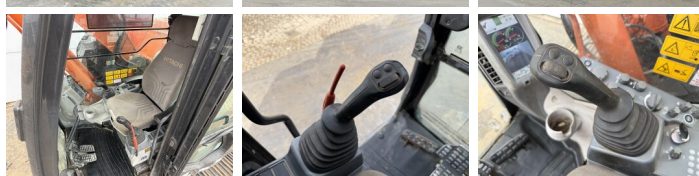

Hitachi

Hitachi ZX225USLC-5B

BOSS
MACHINERY

€ 52.500 wy?czynny podatek

Rok **2016**
Numer referencyjny **BM007615**
Godziny **5.815**

Algemeen

Typ **ZX225USLC-5B**
Lokalizacja **Veldhoven, Netherlands**
Certificaat **CE + EPA**
Opis
Available at Boss Machinery! This Hitachi ZX225USLC-5B Excavators from 2016 has an engine power of 122 kW and counts 5815 operational hours. The total weight of this Hitachi ZX225USLC-5B is 25900 kg and the dimensions are 9.09 x 3.20 x 3.03. Furthermore, this ZX225USLC-5B is equipped with Szybkosz?cze, Camera, Radio, Heated Seat, Dodatkowa funkcja hydrauliczna, Funkcja m?ota, Centralne smarowanie. The Hitachi Excavators also has a CE + EPA marking. Do you want more information or do you want to try the Hitachi ZX225USLC-5B at our yard? Please let us know.