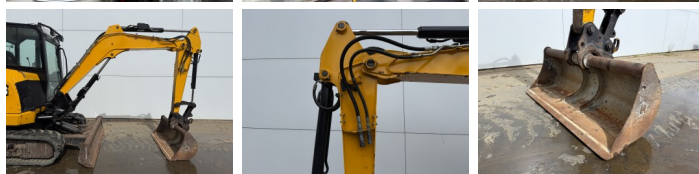

JCB

JCB 48Z-1

BOSS
MACHINERY

€ 22.750 wy?czynny podatek

Rok **2018**
Numer referencyjny **BM007584**
Godziny **2.481**

Algemeen

Typ **48Z-1**
Lokalizacja **Veldhoven, Netherlands**
Certificaat **CE**

Opis

Available at Boss Machinery! This JCB 48Z-1 Excavators from 2018 has an engine power of 36 kW and counts 2481 operational hours. The total weight of this JCB 48Z-1 is 4662 kg and the dimensions are 5.31 x 1.97 x 2.57. Furthermore, this 48Z-1 is equipped with Szybkoz??cze, Dodatkowa funkcja hydrauliczna, Funkcja m?ota. The JCB Excavators also has a CE marking. Do you want more information or do you want to try the JCB 48Z-1 at our yard? Please let us know.

Maten / Gewichten

Wymiary D*S*W **5.31 x 1.97 x 2.57**
Waga **4662**

Motor informatie

Marka silnika **Perkins**
Model silnika **404D-22**
Cylindry **4**
Wydajno?? w kW **36**

Banden / Rupsen

P?yta % **30**
Sprocket% **80**
?a?cuch% **60**
Szeroko?? p?yty **42 cm**

Opties

Szybkoz??cze
Dodatkowa funkcja hydrauliczna