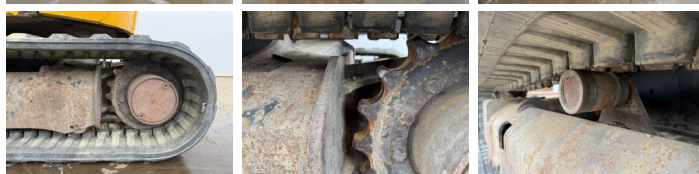

JCB

JCB 48Z-1

BOSS
MACHINERY

€ 22.750 wy?czynny podatek

Rok **2018**
Numer referencyjny **BM007584**
Godziny **2.481**

Algemeen

Typ **48Z-1**
Lokalizacja **Veldhoven, Netherlands**
Certificaat **CE**

Opis

Available at Boss Machinery! This JCB 48Z-1 Excavators from 2018 has an engine power of 36 kW and counts 2481 operational hours. The total weight of this JCB 48Z-1 is 4662 kg and the dimensions are 5.31 x 1.97 x 2.57. Furthermore, this 48Z-1 is equipped with Szybkoz??cze, Dodatkowa funkcja hydrauliczna, Funkcja m?ota. The JCB Excavators also has a CE marking. Do you want more information or do you want to try the JCB 48Z-1 at our yard? Please let us know.

Maten / Gewichten

Wymiary D*S*W **5.31 x 1.97 x 2.57**
Waga **4662**

Motor informatie

Marka silnika **Perkins**
Model silnika **404D-22**
Cylindry **4**
Wydajno?? w kW **36**

Banden / Rupsen

P?yta % **30**
Sprocket% **80**
?a?cuch% **60**
Szeroko?? p?yty **42 cm**

Opties

Szybkoz??cze
Dodatkowa funkcja hydrauliczna