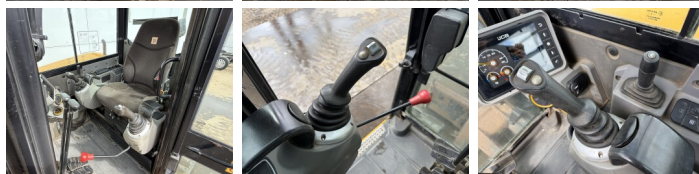

JCB

JCB 48Z-1

BOSS
MACHINERY

€ 22.750 wy?czynny podatek

Rok **2018**
Numer referencyjny **BM007584**
Godziny **2.481**

Algemeen

Typ **48Z-1**
Lokalizacja **Veldhoven, Netherlands**
Certificaat **CE**

Opis

Available at Boss Machinery! This JCB 48Z-1 Excavators from 2018 has an engine power of 36 kW and counts 2481 operational hours. The total weight of this JCB 48Z-1 is 4662 kg and the dimensions are 5.31 x 1.97 x 2.57. Furthermore, this 48Z-1 is equipped with Szybkoz??cze, Dodatkowa funkcja hydrauliczna, Funkcja m?ota. The JCB Excavators also has a CE marking. Do you want more information or do you want to try the JCB 48Z-1 at our yard? Please let us know.

Maten / Gewichten

Wymiary D*S*W **5.31 x 1.97 x 2.57**
Waga **4662**

Motor informatie

Marka silnika **Perkins**
Model silnika **404D-22**
Cylindry **4**
Wydajno?? w kW **36**

Banden / Rupsen

P?yta % **30**
Sprocket% **80**
?a?cuch% **60**
Szeroko?? p?yty **42 cm**

Opties

Szybkoz??cze
Dodatkowa funkcja hydrauliczna