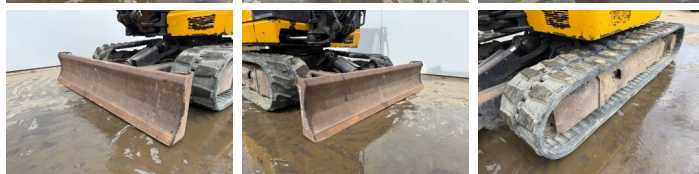

JCB

JCB 48Z-1

BOSS
MACHINERY

€ 22.750 wy?czynny podatek

Rok **2018**
Numer referencyjny **BM007584**
Godziny **2.481**

Algemeen

Typ **48Z-1**
Lokalizacja **Veldhoven, Netherlands**
Certificaat **CE**

Opis

Available at Boss Machinery! This JCB 48Z-1 Excavators from 2018 has an engine power of 36 kW and counts 2481 operational hours. The total weight of this JCB 48Z-1 is 4662 kg and the dimensions are 5.31 x 1.97 x 2.57. Furthermore, this 48Z-1 is equipped with Szybkoz??cze, Dodatkowa funkcja hydrauliczna, Funkcja m?ota. The JCB Excavators also has a CE marking. Do you want more information or do you want to try the JCB 48Z-1 at our yard? Please let us know.

Maten / Gewichten

Wymiary D*S*W **5.31 x 1.97 x 2.57**
Waga **4662**

Motor informatie

Marka silnika **Perkins**
Model silnika **404D-22**
Cylindry **4**
Wydajno?? w kW **36**

Banden / Rupsen

P?yta % **30**
Sprocket% **80**
?a?cuch% **60**
Szeroko?? p?yty **42 cm**

Opties

Szybkoz??cze
Dodatkowa funkcja hydrauliczna