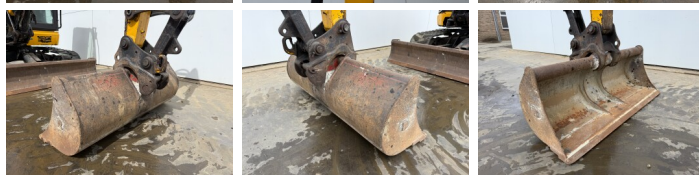

JCB

JCB 48Z-1

BOSS
MACHINERY

€ 22.750 wy?czynny podatek

Rok **2018**
Numer referencyjny **BM007584**
Godziny **2.481**

Algemeen

Typ **48Z-1**
Lokalizacja **Veldhoven, Netherlands**
Certificaat **CE**

Opis

Available at Boss Machinery! This JCB 48Z-1 Excavators from 2018 has an engine power of 36 kW and counts 2481 operational hours. The total weight of this JCB 48Z-1 is 4662 kg and the dimensions are 5.31 x 1.97 x 2.57. Furthermore, this 48Z-1 is equipped with Szybkoz??cze, Dodatkowa funkcja hydrauliczna, Funkcja m?ota. The JCB Excavators also has a CE marking. Do you want more information or do you want to try the JCB 48Z-1 at our yard? Please let us know.

Maten / Gewichten

Wymiary D*S*W **5.31 x 1.97 x 2.57**
Waga **4662**

Motor informatie

Marka silnika **Perkins**
Model silnika **404D-22**
Cylindry **4**
Wydajno?? w kW **36**

Banden / Rupsen

P?yta % **30**
Sprocket% **80**
?a?cuch% **60**
Szeroko?? p?yty **42 cm**

Opties

Szybkoz??cze
Dodatkowa funkcja hydrauliczna