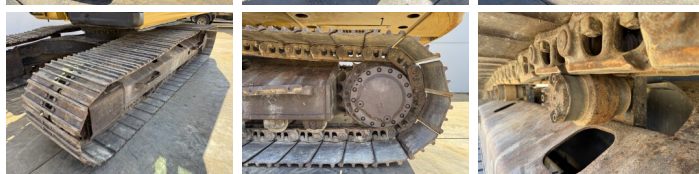

Caterpillar

Caterpillar 320FL

BOSS
MACHINERY

€ 64.500 wy?czny podatek

Rok **2017**
Numer referencyjny **BM007606**
Godziny **5.922**

Algemeen

Typ 320FL
Lokalizacja Veldhoven, Netherlands
Certificaat CE + EPA

Available at Boss Machinery! This Caterpillar 320FL Excavators from 2017 has an engine power of 122 kW and counts 5922 operational hours. The total weight of this Caterpillar 320FL is 21400 kg and the dimensions are 9.55 x 3.17 x 3.06. Furthermore, this 320FL is equipped with Camera, Radio, Heated Seat, Szybkosz?cze, Dodatkowa funkcja hydrauliczna, Funkcja m?ota, Centralne smarowanie. The Caterpillar Excavators also has a CE + EPA marking. Do you want more information or do you want to try the Caterpillar 320FL at our yard? Please let us know.

Maten / Gewichten

Wymiary D*S*W 9.55 x 3.17 x 3.06
Waga 21400

Motor informatie

Marka silnika Caterpillar
Model silnika C4.4
Cylindry 4
Turbo
Wydajno?? w kW 122

Banden / Rupsen

P?yta % 60
Sprocket% 10
?a?cuch% 20
Szeroko?? p?yty 80 cm