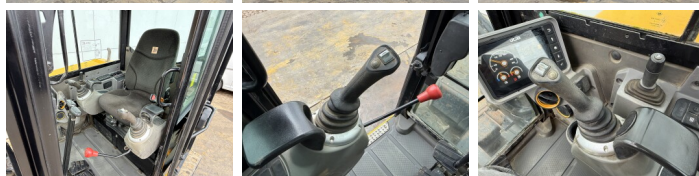

JCB

JCB 48Z-1

BOSS
MACHINERY

€ 22.750 wy?czynny podatek

Rok **2018**
Numer referencyjny **BM007586**
Godziny **2.173**

Algemeen

Typ **48Z-1**
Lokalizacja **Veldhoven, Netherlands**
Certificaat **CE**

Opis

Available at Boss Machinery! This JCB 48Z-1 Excavators from 2018 has an engine power of 36 kW and counts 2173 operational hours. The total weight of this JCB 48Z-1 is 4662 kg and the dimensions are 5.31 x 1.97 x 2.57. Furthermore, this 48Z-1 is equipped with Szybkoz??cze, Dodatkowa funkcja hydrauliczna, Funkcja m?ota. The JCB Excavators also has a CE marking. Do you want more information or do you want to try the JCB 48Z-1 at our yard? Please let us know.

Maten / Gewichten

Waga **4662**
Wymiary D*S*W **5.31 x 1.97 x 2.57**

Motor informatie

Marka silnika **Perkins**
Model silnika **404D-22**
Cylindry **4**
Wydajno?? w kW **36**

Banden / Rupsen

P?yta % **80**
Sprocket% **80**
?a?cuch% **70**
Szeroko?? p?yty **42 cm**

Opties

Szybkoz??cze
Dodatkowa funkcja hydrauliczna