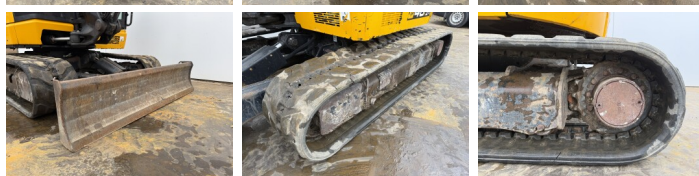

JCB

JCB 48Z-1

BOSS
MACHINERY

€ 22.750 wy?czynny podatek

Rok **2018**
Numer referencyjny **BM007586**
Godziny **2.173**

Algemeen

Typ **48Z-1**
Lokalizacja **Veldhoven, Netherlands**
Certificaat **CE**

Opis

Available at Boss Machinery! This JCB 48Z-1 Excavators from 2018 has an engine power of 36 kW and counts 2173 operational hours. The total weight of this JCB 48Z-1 is 4662 kg and the dimensions are 5.31 x 1.97 x 2.57. Furthermore, this 48Z-1 is equipped with Szybkoz??cze, Dodatkowa funkcja hydrauliczna, Funkcja m?ota. The JCB Excavators also has a CE marking. Do you want more information or do you want to try the JCB 48Z-1 at our yard? Please let us know.

Maten / Gewichten

Waga **4662**
Wymiary D*S*W **5.31 x 1.97 x 2.57**

Motor informatie

Marka silnika **Perkins**
Model silnika **404D-22**
Cylindry **4**
Wydajno?? w kW **36**

Banden / Rupsen

P?yta % **80**
Sprocket% **80**
?a?cuch% **70**
Szeroko?? p?yty **42 cm**

Opties

Szybkoz??cze
Dodatkowa funkcja hydrauliczna