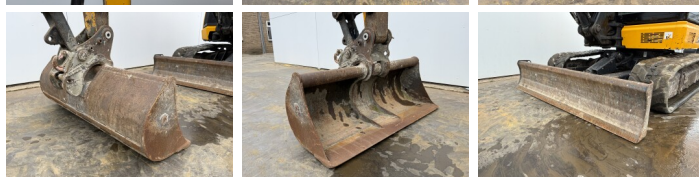

JCB

JCB 48Z-1

BOSS
MACHINERY

€ 22.750 wy?czynny podatek

Rok **2018**
Numer referencyjny **BM007586**
Godziny **2.173**

Algemeen

Typ **48Z-1**
Lokalizacja **Veldhoven, Netherlands**
Certificaat **CE**

Opis

Available at Boss Machinery! This JCB 48Z-1 Excavators from 2018 has an engine power of 36 kW and counts 2173 operational hours. The total weight of this JCB 48Z-1 is 4662 kg and the dimensions are 5.31 x 1.97 x 2.57. Furthermore, this 48Z-1 is equipped with Szybkoz??cze, Dodatkowa funkcja hydrauliczna, Funkcja m?ota. The JCB Excavators also has a CE marking. Do you want more information or do you want to try the JCB 48Z-1 at our yard? Please let us know.

Maten / Gewichten

Waga **4662**
Wymiary D*S*W **5.31 x 1.97 x 2.57**

Motor informatie

Marka silnika **Perkins**
Model silnika **404D-22**
Cylindry **4**
Wydajno?? w kW **36**

Banden / Rupsen

P?yta % **80**
Sprocket% **80**
?a?cuch% **70**
Szeroko?? p?yty **42 cm**

Opties

Szybkoz??cze
Dodatkowa funkcja hydrauliczna