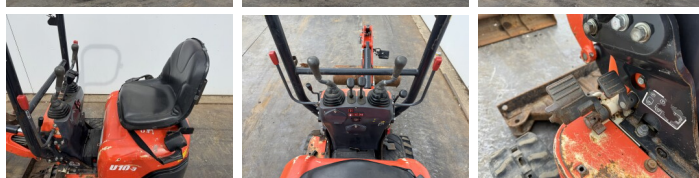

Kubota

Kubota U10-3

BOSS
MACHINERY

€ 8.900 wy?czny podatek

Rok **2019**
Numer referencyjny **BM007560**
Godziny **1.322**

Algemeen

Typ U10-3
Lokalizacja Veldhoven, Netherlands
Certificaat CE

Available at Boss Machinery! This Kubota U10-3 Excavators from 2019 has an engine power of 8 kW and counts 1322 operational hours. The total weight of this Kubota U10-3 is 1120 kg and the dimensions are 3.02 x 0.75 x 1.65. Furthermore, this U10-3 is equipped with Szybkoz?cze, Dodatkowa funkcja hydrauliczna, Funkcja m?ota. The Kubota Excavators also has a CE marking. Do you want more information or do you want to try the Kubota U10-3 at our yard? Please let us know.

Maten / Gewichten

Waga 1120
Wymiary D*S*W 3.02 x 0.75 x 1.65

Motor informatie

Marka silnika Kubota
Model silnika D722
Cylindry 3
Wydajno?? w kW 8

Banden / Rupsen

P?yta % 40
?a?cuch% 70
Sprocket% 70
Szeroko?? p?yty 18 cm

Opties

Szybkoz?cze
Dodatkowa funkcja hydrauliczna