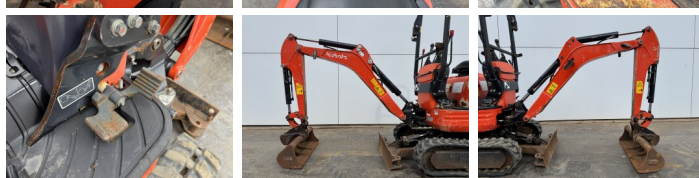

Kubota

Kubota U10-3

BOSS
MACHINERY

€ 8.900 wy?czny podatek

Rok **2019**
Numer referencyjny **BM007560**
Godziny **1.322**

Algemeen

Typ U10-3
Lokalizacja Veldhoven, Netherlands
Certificaat CE

Available at Boss Machinery! This Kubota U10-3 Excavators from 2019 has an engine power of 8 kW and counts 1322 operational hours. The total weight of this Kubota U10-3 is 1120 kg and the dimensions are 3.02 x 0.75 x 1.65. Furthermore, this U10-3 is equipped with Szybkoz?cze, Dodatkowa funkcja hydrauliczna, Funkcja m?ota. The Kubota Excavators also has a CE marking. Do you want more information or do you want to try the Kubota U10-3 at our yard? Please let us know.

Maten / Gewichten

Waga 1120
Wymiary D*S*W 3.02 x 0.75 x 1.65

Motor informatie

Marka silnika Kubota
Model silnika D722
Cylindry 3
Wydajno?? w kW 8

Banden / Rupsen

P?yta % 40
?a?cuch% 70
Sprocket% 70
Szeroko?? p?yty 18 cm

Opties

Szybkoz?cze
Dodatkowa funkcja hydrauliczna