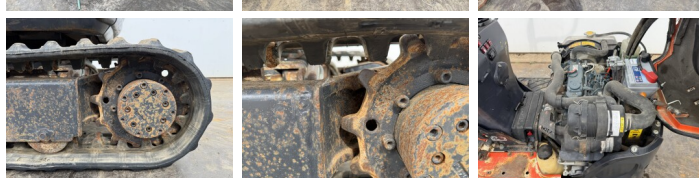

Kubota

Kubota U10-3

BOSS
MACHINERY

€ 8.900 wy?czny podatek

Rok **2019**
Numer referencyjny **BM007560**
Godziny **1.322**

Algemeen

Typ U10-3
Lokalizacja Veldhoven, Netherlands
Certificaat CE

Available at Boss Machinery! This Kubota U10-3 Excavators from 2019 has an engine power of 8 kW and counts 1322 operational hours. The total weight of this Kubota U10-3 is 1120 kg and the dimensions are 3.02 x 0.75 x 1.65. Furthermore, this U10-3 is equipped with Szybkoz?cze, Dodatkowa funkcja hydrauliczna, Funkcja m?ota. The Kubota Excavators also has a CE marking. Do you want more information or do you want to try the Kubota U10-3 at our yard? Please let us know.

Maten / Gewichten

Waga 1120
Wymiary D*S*W 3.02 x 0.75 x 1.65

Motor informatie

Marka silnika Kubota
Model silnika D722
Cylindry 3
Wydajno?? w kW 8

Banden / Rupsen

P?yta % 40
?a?cuch% 70
Sprocket% 70
Szeroko?? p?yty 18 cm

Opties

Szybkoz?cze
Dodatkowa funkcja hydrauliczna