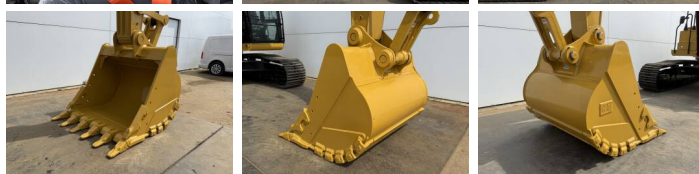

Opis Available at Boss
Machinery! This Caterpillar
324 05A - Next Gen
Excavators from 2026 has an
engine power of 112 kW and
counts 5 operational hours.
The total weight of this
Caterpillar 324 05A - Next
Gen is 22600 kg and the
dimensions are 9.50 x 3.00 x
3.27. Furthermore, this 324
05A - Next Gen is equipped
with Airco, Climate Control,
Bluetooth, Radio, Heated
Cab, Dodatkowa funkcja
hydrauliczna, Funkcja m?ota.
Do you want more
information or do you want
to try the Caterpillar 324 05A
- Next Gen at our yard?
Please let us know.

Maten / Gewichten

Waga 22600
Wymiary D*S*W 9.50 x 3.00 x 3.27

Motor informatie

Marka silnika Caterpillar
Model silnika C7.1
Cylindry 6
Turbo
Wydajno?? w kW 112

Banden / Rupsen

?a?cuch% 100
P?yta % 100
Sprocket% 100

BOSS
MACHINERY

Szeroko?? p?yty

60 cm

Opties

Airco

Climate Control

Bluetooth

Radio