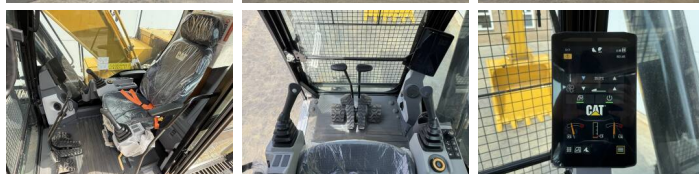

Opis Available at Boss
Machinery! This Caterpillar
324 05A - Next Gen
Excavators from 2026 has an
engine power of 112 kW and
counts 5 operational hours.
The total weight of this
Caterpillar 324 05A - Next
Gen is 22600 kg and the
dimensions are 9.50 x 3.00 x
3.27. Furthermore, this 324
05A - Next Gen is equipped
with Airco, Climate Control,
Bluetooth, Radio, Heated
Cab, Dodatkowa funkcja
hydrauliczna, Funkcja m?ota.
Do you want more
information or do you want
to try the Caterpillar 324 05A
- Next Gen at our yard?
Please let us know.

BOSS
MACHINERY

Szeroko?? p?yty

60 cm

Opties

Airco

Climate Control

Bluetooth

Radio