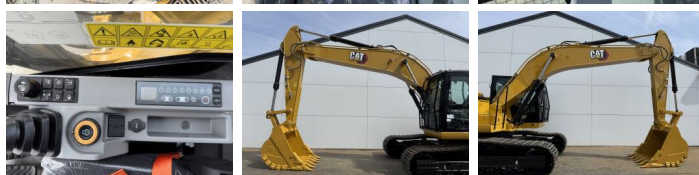

Opis Available at Boss
Machinery! This Caterpillar
324 05A - Next Gen
Excavators from 2026 has an
engine power of 112 kW and
counts 5 operational hours.
The total weight of this
Caterpillar 324 05A - Next
Gen is 22600 kg and the
dimensions are 9.50 x 3.00 x
3.27. Furthermore, this 324
05A - Next Gen is equipped
with Airco, Climate Control,
Bluetooth, Radio, Heated
Cab, Dodatkowa funkcja
hydrauliczna, Funkcja m?ota.
Do you want more
information or do you want
to try the Caterpillar 324 05A
- Next Gen at our yard?
Please let us know.

BOSS
MACHINERY

Szeroko?? p?yty

60 cm

Opties

Airco

Climate Control

Bluetooth

Radio