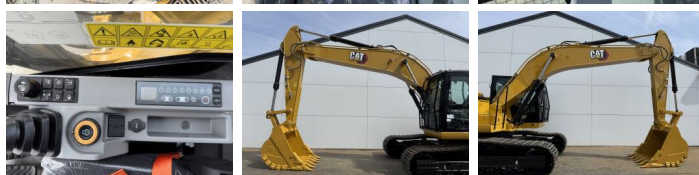

Opis Available at Boss
Machinery! This Caterpillar
324 05A - Next Gen
Excavators from 2026 has an
engine power of 112 kW and
counts 5 operational hours.
The total weight of this
Caterpillar 324 05A - Next
Gen is 22600 kg and the
dimensions are 9.50 x 3.00 x
3.27. Furthermore, this 324
05A - Next Gen is equipped
with Climate Control,
Bluetooth, Radio, Heated
Cab, Airco, Dodatkowa
funkcja hydrauliczna,
Funkcja m?ota. Do you want
more information or do you
want to try the Caterpillar
324 05A - Next Gen at our
yard? Please let us know.

BOSS
MACHINERY

Szeroko?? p?yty

60 cm

Opties

Climate Control

Bluetooth

Radio

Heated Cab