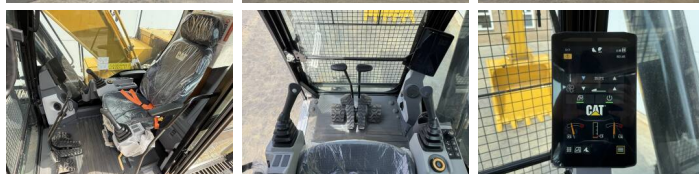

Opis Available at Boss
Machinery! This Caterpillar
324 05A - Next Gen
Excavators from 2026 has an
engine power of 112 kW and
counts 5 operational hours.
The total weight of this
Caterpillar 324 05A - Next
Gen is 22600 kg and the
dimensions are 9.50 x 3.00 x
3.27. Furthermore, this 324
05A - Next Gen is equipped
with Climate Control,
Bluetooth, Radio, Heated
Cab, Airco, Dodatkowa
funkcja hydrauliczna,
Funkcja m?ota. Do you want
more information or do you
want to try the Caterpillar
324 05A - Next Gen at our
yard? Please let us know.

BOSS
MACHINERY

Szeroko?? p?yty

60 cm

Opties

Climate Control

Bluetooth

Radio

Heated Cab