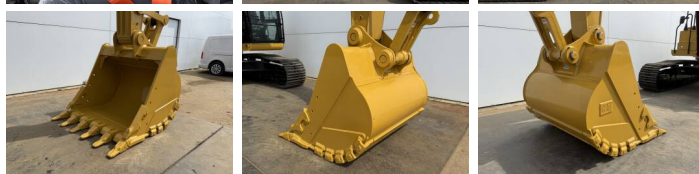

Opis Available at Boss
Machinery! This Caterpillar
324 05A - Next Gen
Excavators from 2026 has an
engine power of 112 kW and
counts 5 operational hours.
The total weight of this
Caterpillar 324 05A - Next
Gen is 22600 kg and the
dimensions are 9.50 x 3.00 x
3.27. Furthermore, this 324
05A - Next Gen is equipped
with Climate Control,
Bluetooth, Radio, Heated
Cab, Airco, Dodatkowa
funkcja hydrauliczna,
Funkcja m?ota. Do you want
more information or do you
want to try the Caterpillar
324 05A - Next Gen at our
yard? Please let us know.

Maten / Gewichten

Wymiary D*S*W 9.50 x 3.00 x 3.27
Waga 22600

Motor informatie

Marka silnika Caterpillar
Model silnika C7.1
Cylindry 6
Turbo
Wydajno?? w kW 112

Banden / Rupsen

P?yta % 100
Sprocket% 100
?a?cuch% 100

BOSS
MACHINERY

Szeroko?? p?yty

60 cm

Opties

Climate Control

Bluetooth

Radio

Heated Cab