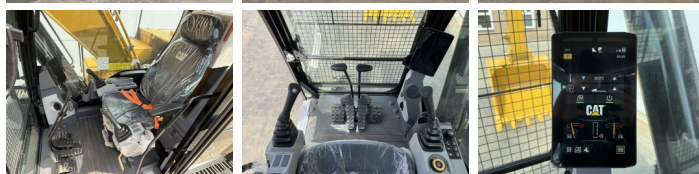

Caterpillar

Caterpillar 324 05A - Next Gen

€ 92.500wy??czny podatek

Rok **2026**
Numer referencyjny **BM007408**
Godziny **5**

Algemeen

Typ 324 05A - Next Gen
Lokalizacja Veldhoven, Netherlands
NON CE

Overig NOT FOR SALE IN EU /
NO CE MARK

Opis Available at Boss
Machinery! This Caterpillar
324 05A - Next Gen
Excavators from 2026 has an
engine power of 112 kW and
counts 5 operational hours.
The total weight of this
Caterpillar 324 05A - Next
Gen is 22600 kg and the
dimensions are 9.50 x 3.00 x
3.27. Furthermore, this 324
05A - Next Gen is equipped
with Radio, Heated Cab,
Airco, Climate Control,
Bluetooth, Dodatkowa
funkcja hydrauliczna,
Funkcja m?ota. Do you want
more information or do you
want to try the Caterpillar
324 05A - Next Gen at our
yard? Please let us know.

Maten / Gewichten

Wymiary D*S*W 9.50 x 3.00 x 3.27
Waga 22600

Motor informatie

Marka silnika Caterpillar
Model silnika C7.1
Cylindry 6
Turbo
Wydajno?? w kW 112

Banden / Rupsen

Sprocket% 100
?a?cuch% 100
P?yta % 100

BOSS
MACHINERY