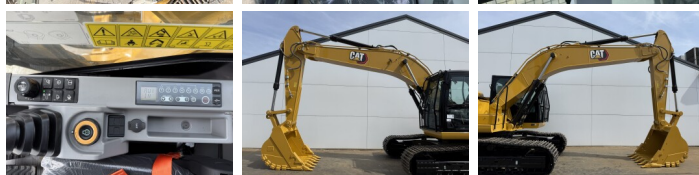

Caterpillar

Caterpillar 324 05A - Next Gen

€ 92.500wy??czny podatek

Rok **2026**
Numer referencyjny **BM007408**
Godziny **5**

Algemeen

Typ 324 05A - Next Gen
Lokalizacja Veldhoven, Netherlands
NON CE

Overig NOT FOR SALE IN EU /
NO CE MARK

Opis Available at Boss
Machinery! This Caterpillar
324 05A - Next Gen
Excavators from 2026 has an
engine power of 112 kW and
counts 5 operational hours.
The total weight of this
Caterpillar 324 05A - Next
Gen is 22600 kg and the
dimensions are 9.50 x 3.00 x
3.27. Furthermore, this 324
05A - Next Gen is equipped
with Radio, Heated Cab,
Airco, Climate Control,
Bluetooth, Dodatkowa
funkcja hydrauliczna,
Funkcja m?ota. Do you want
more information or do you
want to try the Caterpillar
324 05A - Next Gen at our
yard? Please let us know.

Maten / Gewichten

Wymiary D*S*W 9.50 x 3.00 x 3.27
Waga 22600

Motor informatie

Marka silnika Caterpillar
Model silnika C7.1
Cylindry 6
Turbo
Wydajno?? w kW 112

Banden / Rupsen

Sprocket% 100
?a?cuch% 100
P?yta % 100

BOSS
MACHINERY