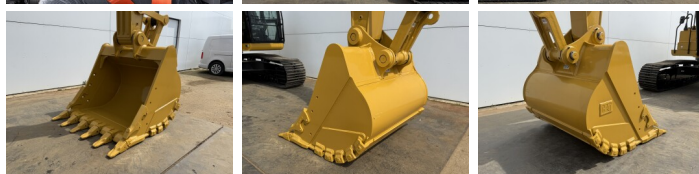

Caterpillar

Caterpillar 324 05A - Next Gen

€ 92.500wy??czny podatek

Rok **2026**
Numer referencyjny **BM007408**
Godziny **5**

Algemeen

Typ 324 05A - Next Gen
Lokalizacja Veldhoven, Netherlands
NON CE

Overig NOT FOR SALE IN EU /
NO CE MARK

Opis Available at Boss
Machinery! This Caterpillar
324 05A - Next Gen
Excavators from 2026 has an
engine power of 112 kW and
counts 5 operational hours.
The total weight of this
Caterpillar 324 05A - Next
Gen is 22600 kg and the
dimensions are 9.50 x 3.00 x
3.27. Furthermore, this 324
05A - Next Gen is equipped
with Radio, Heated Cab,
Airco, Climate Control,
Bluetooth, Dodatkowa
funkcja hydrauliczna,
Funkcja m?ota. Do you want
more information or do you
want to try the Caterpillar
324 05A - Next Gen at our
yard? Please let us know.

Maten / Gewichten

Wymiary D*S*W 9.50 x 3.00 x 3.27
Waga 22600

Motor informatie

Marka silnika Caterpillar
Model silnika C7.1
Cylindry 6
Turbo
Wydajno?? w kW 112

Banden / Rupsen

Sprocket% 100
?a?cuch% 100
P?yta % 100

BOSS
MACHINERY