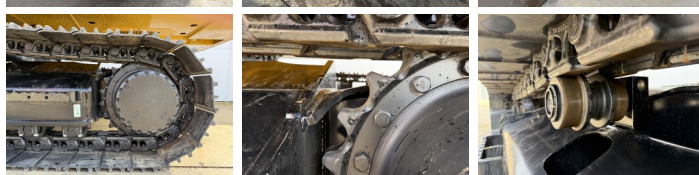

Opis Available at Boss
Machinery! This Caterpillar
321 05A - Next Gen
Excavators from 2026 has an
engine power of 100 kW and
counts 5 operational hours.
The total weight of this
Caterpillar 321 05A - Next
Gen is 19800 kg and the
dimensions are 9.57 x 2.81 x
2.94. Furthermore, this 321
05A - Next Gen is equipped
with Heated Cab, Climate
Control, Radio, Airco,
Bluetooth, Dodatkowa
funkcja hydrauliczna,
Funkcja m?ota. Do you want
more information or do you
want to try the Caterpillar
321 05A - Next Gen at our
yard? Please let us know.

BOSS
MACHINERY

Szeroko?? p?yty

60 cm

Opties

Heated Cab

Climate Control

Radio

Airco