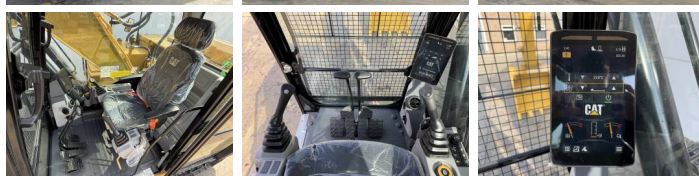

Opis Available at Boss
Machinery! This Caterpillar
321 05A - Next Gen
Excavators from 2026 has an
engine power of 100 kW and
counts 5 operational hours.
The total weight of this
Caterpillar 321 05A - Next
Gen is 19800 kg and the
dimensions are 9.57 x 2.81 x
2.94. Furthermore, this 321
05A - Next Gen is equipped
with Heated Cab, Climate
Control, Radio, Airco,
Bluetooth, Dodatkowa
funkcja hydrauliczna,
Funkcja m?ota. Do you want
more information or do you
want to try the Caterpillar
321 05A - Next Gen at our
yard? Please let us know.

BOSS
MACHINERY

Szeroko?? p?yty

60 cm

Opties

Heated Cab

Climate Control

Radio

Airco