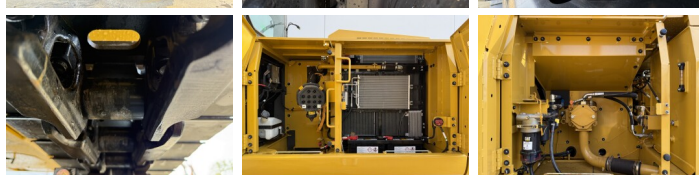

Opis Available at Boss
Machinery! This Caterpillar
321 05A - Next Gen
Excavators from 2026 has an
engine power of 100 kW and
counts 5 operational hours.
The total weight of this
Caterpillar 321 05A - Next
Gen is 19800 kg and the
dimensions are 9.57 x 2.81 x
2.94. Furthermore, this 321
05A - Next Gen is equipped
with Heated Cab, Climate
Control, Radio, Airco,
Bluetooth, Dodatkowa
funkcja hydrauliczna,
Funkcja m?ota. Do you want
more information or do you
want to try the Caterpillar
321 05A - Next Gen at our
yard? Please let us know.

BOSS
MACHINERY

Szeroko?? p?yty

60 cm

Opties

Heated Cab

Climate Control

Radio

Airco