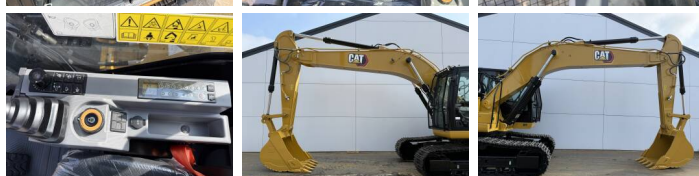

Opis Available at Boss
Machinery! This Caterpillar
321 05A - Next Gen
Excavators from 2026 has an
engine power of 100 kW and
counts 5 operational hours.
The total weight of this
Caterpillar 321 05A - Next
Gen is 19800 kg and the
dimensions are 9.57 x 2.81 x
2.94. Furthermore, this 321
05A - Next Gen is equipped
with Heated Cab, Climate
Control, Radio, Airco,
Bluetooth, Dodatkowa
funkcja hydrauliczna,
Funkcja m?ota. Do you want
more information or do you
want to try the Caterpillar
321 05A - Next Gen at our
yard? Please let us know.

BOSS
MACHINERY

Szeroko?? p?yty

60 cm

Opties

Heated Cab

Climate Control

Radio

Airco